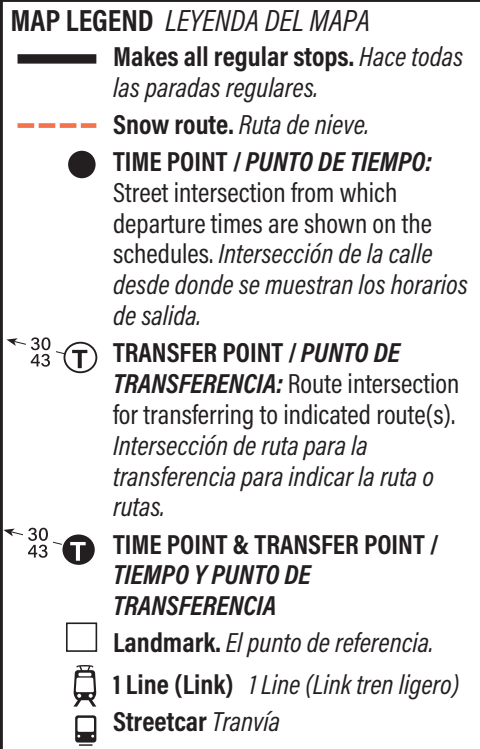

REVISED / REVISADO 11/14/23
The snow routing has been revised.
La ruta de nieve ha sido revisada.