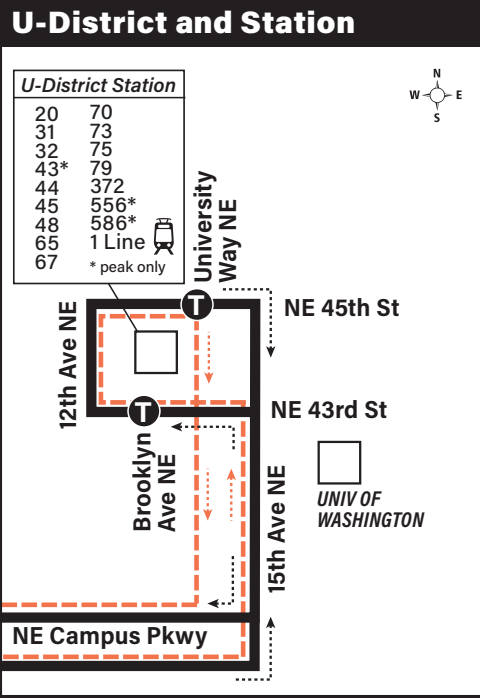

## University District, Broadway, Downtown Seattle

University District Station Bay 3	Eastlake	Capitol Hill	Lower Capitol Hill	Downtown Seattle	Chinatown/Int'l District	To Route
NE 45th St & University Way NE	Harvard Ave E & Eastlake Ave E	Broadway E & E Roy St	E Pine St & Broadway	Pine St & 4th Ave	S Jackson St & 5th Ave S	
Stop #10911	Stop #10916	Stop #11030	Stop #11080	Stop #1120	Stop #1471	
8:32	8:39	8:46	8:53	9:04b	9:15	7
8:47	8:54	9:01	9:08	9:19b	9:30	7
9:03	9:10	9:17	9:22	9:33b‡	9:41‡	AB
9:17	9:24	9:31	9:37	9:48b	9:59	7
9:33	9:40	9:47	9:52	10:03b‡	10:11‡	AB
9:47	9:54	10:01	10:07	10:18b	10:27	7
10:17	10:24	10:31	10:37	10:48b	10:57	7
10:47	10:53	11:00	11:06	11:17b	11:26	7
11:17	11:23	11:30	11:36	11:47b	11:56	7
11:47	11:53	12:00	12:06	12:16b	12:25	7
12:18	12:24	12:31	12:36	12:46b‡	12:54‡	AB
12:47	12:53	1:00	1:06	1:15b	1:24	7
1:17	1:23	1:30	1:36	1:45b	1:54	7
1:47	1:53	2:00	2:06	2:15b	2:23	7
2:59	3:05	3:12	3:18	3:27b	3:35	7
4:06	4:12	4:18	4:23	4:32b‡	4:40‡	AB
4:24	4:30	4:36	4:41	4:50b‡	4:58‡	AB