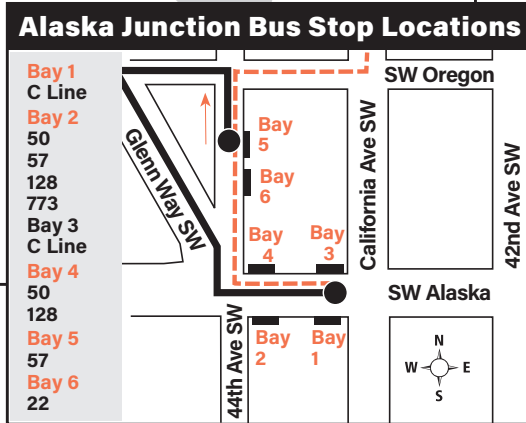

## Alki, Alaska Junction, Genesee Hill, Admiral District, Downtown Seattle

These routes do not operate on weekends or holidays.

## Route 56, 57 Monday thru Friday to Downtown Seattle

Servicio de lunes a viernes al centro de Seattle

	Genesee Hill	Alki	Admiral District	Downtown Seattle		
	Alaska Junction Bay 5	55th Ave SW & SW Dakota St	Alki Ave SW & 61st Ave SW	SW Admiral & California Ave SW	3rd Ave & Madison St	3rd Ave & Pine St
Route	Stop #32013	Stop #39464	Stop #14960	Stop #15060	Stop #548	Stop #590
56	—	—	5:53	6:00	6:18‡	6:22‡
56	—	—	6:32	6:40	7:01‡	7:05‡
57	6:47	6:51	—	7:00	7:22‡	7:26‡
56	—	—	7:12	7:20	7:41‡	7:45‡
57	7:17	7:21	—	7:30	7:53‡	7:57‡
57	7:46	7:51	—	8:00	8:23‡	8:27‡
56	—	—	8:07	8:15	8:37‡	8:41‡
56	—	—	9:08	9:15	9:34‡	9:38‡

## Route 56, 57 Monday thru Friday to Alki, Alaska Junction

Servicio de lunes a viernes a Admiral District, Alaska Junction

	Downtown Seattle	Admiral District	Alki	Genesee Hill	
	3rd Ave & Bell St	SW Admiral & California Ave SW	Alki Ave SW & 61st Ave SW	55th Ave SW & SW Dakota St	Alaska Junction Bay 2
Route	Stop #400	Stop #15540	Stop #14960	Stop #39530	Stop #31811
56	<b>3:01</b>	<b>3:24‡</b>	<b>3:31</b>	—	—
57	<b>3:31</b>	<b>3:56‡</b>	—	<b>4:04‡</b>	<b>4:09‡</b>
56	<b>4:01</b>	<b>4:25‡</b>	<b>4:32</b>	—	—
57	<b>4:16</b>	<b>4:42‡</b>	—	<b>4:50‡</b>	<b>4:55‡</b>
57	<b>4:31</b>	<b>4:57‡</b>	—	<b>5:05‡</b>	<b>5:10‡</b>
56	<b>4:46</b>	<b>5:11‡</b>	<b>5:18</b>	—	—
57	<b>5:06</b>	<b>5:32‡</b>	—	<b>5:40‡</b>	<b>5:45‡</b>
56	<b>5:21</b>	<b>5:46‡</b>	<b>5:53</b>	—	—
57	<b>5:41</b>	<b>6:05‡</b>	—	<b>6:13‡</b>	<b>6:18‡</b>
56	<b>6:01</b>	<b>6:25‡</b>	<b>6:32</b>	—	—
56	<b>6:41</b>	<b>7:03‡</b>	<b>7:10</b>	—	—