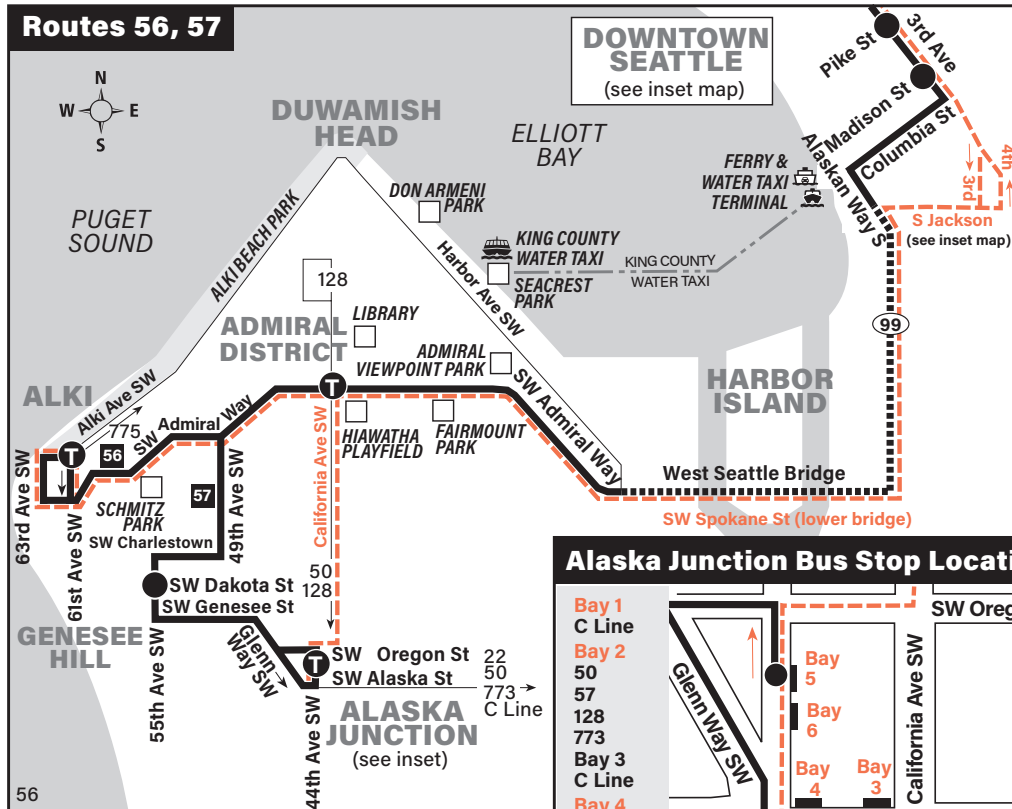

September 2, 2023 thru March 29, 2024

Del 2 de septiembre de 2023 al 29 de marzo de 2024

## Alki, Alaska Junction, Genesee Hill, Admiral District, Downtown Seattle

These routes do not operate on weekends or holidays.

## Route 56, 57 Monday thru Friday to Downtown Seattle

Servicio de lunes a viernes al centro de Seattle

	Genesee Hill	Alki	Admiral District	Downtown Seattle		
	Alaska Junction Bay 5	55th Ave SW & SW Dakota St	Alki Ave SW & 61st Ave SW	SW Admiral & California Ave SW	3rd Ave & Madison St	3rd Ave & Pine St
Route	Stop #32013	Stop #39464	Stop #14960	Stop #15060	Stop #548	Stop #590
56	—	—	5:53	6:00	6:18‡	6:22‡
56	—	—	6:32	6:40	7:01‡	7:05‡
57	6:47	6:51	—	7:00	7:22‡	7:26‡
56	—	—	7:12	7:20	7:41‡	7:45‡
57	7:17	7:21	—	7:30	7:53‡	7:57‡
57	7:46	7:51	—	8:00	8:23‡	8:27‡
56	—	—	8:07	8:15	8:37‡	8:41‡
56	—	—	9:08	9:15	9:34‡	9:38‡

## Route 56, 57 Monday thru Friday to Alki, Alaska Junction

Servicio de lunes a viernes a Admiral District, Alaska Junction

	Downtown Seattle	Admiral District	Alki	Genesee Hill	
	3rd Ave & Bell St	SW Admiral & California Ave SW	Alki Ave SW & 61st Ave SW	55th Ave SW & SW Dakota St	Alaska Junction Bay 2
Route	Stop #400	Stop #15540	Stop #14960	Stop #39530	Stop #31811
56	<b>3:01</b>	<b>3:24‡</b>	<b>3:31</b>	—	—
57	<b>3:31</b>	<b>3:56‡</b>	—	<b>4:04‡</b>	<b>4:09‡</b>
56	<b>4:01</b>	<b>4:25‡</b>	<b>4:32</b>	—	—
57	<b>4:16</b>	<b>4:42‡</b>	—	<b>4:50‡</b>	<b>4:55‡</b>
57	<b>4:31</b>	<b>4:57‡</b>	—	<b>5:05‡</b>	<b>5:10‡</b>
56	<b>4:46</b>	<b>5:11‡</b>	<b>5:18</b>	—	—
57	<b>5:06</b>	<b>5:32‡</b>	—	<b>5:40‡</b>	<b>5:45‡</b>
56	<b>5:21</b>	<b>5:46‡</b>	<b>5:53</b>	—	—
57	<b>5:41</b>	<b>6:05‡</b>	—	<b>6:13‡</b>	<b>6:18‡</b>
56	<b>6:01</b>	<b>6:25‡</b>	<b>6:32</b>	—	—
56	<b>6:41</b>	<b>7:03‡</b>	<b>7:10</b>	—	—