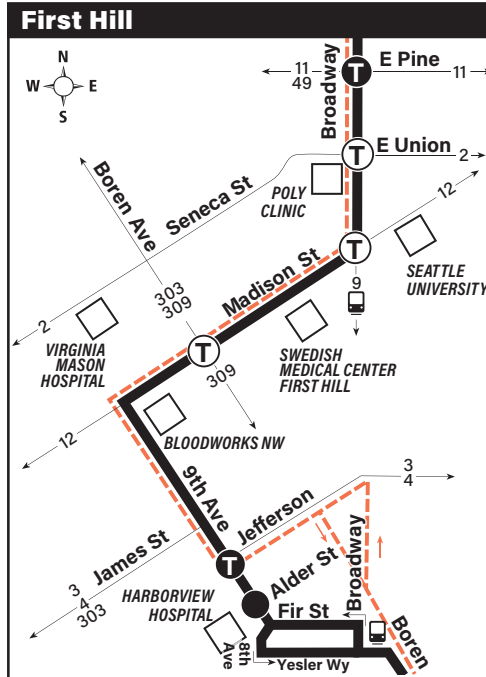

September 2, 2023 thru March 29, 2024

Del 2 de septiembre de 2023 al 29 de marzo de 2024

60

Westwood Village, White Center, Olson/Meyers P&R, Georgetown, Beacon Hill, First Hill, Broadway

MAP LEGEND LEYENDA DEL MAPA

Capitol Hill	First Hill	Chinatown/ Int'l District	Beacon Hill	Georgetown	South Park	Westwood Village	
10th Ave E & E Mercer St	Broadway & E Pine St	9th Ave & Jefferson St	12th Ave S & S Jackson St	Beacon Ave S & S Lander St	13th Ave S & S Bailey St	14th Ave S & S Cloverdale St	25th Ave SW & SW Trenton St
Stop #11191	Stop #11070	Stop #12910	Stop #3700	Stop #3810	Stop #41740	Stop #31670	Stop #39976
4:30	4:35	4:46	4:53	5:02	5:15	5:22	5:42‡
4:42	4:47	4:58	5:05	5:14	5:27	5:34	5:53‡
4:54	4:59	5:10	5:17	5:26	5:38	5:45	6:04‡
5:06	5:11	5:22	5:29	5:37	5:48	5:55	6:14‡
5:18	5:23	5:34	5:40	5:48	5:59	6:06	6:25‡
5:30	5:35	5:44	5:50	5:58	6:09	6:16	6:35‡
5:42	5:47	5:56	6:02	6:10	6:21	6:28	6:47‡
5:54	5:59	6:08	6:14	6:22	6:33	6:40	6:59‡
6:06	6:11	6:20	6:26	6:34	6:45	6:51	7:08‡
6:18	6:23	6:32	6:38	6:46	6:57	7:03	7:20‡
6:34	6:39	6:48	6:54	7:00	7:11	7:17	7:34‡
6:54	6:59	7:07	7:13	7:19	7:30	7:36	7:53‡
7:14	7:19	7:27	7:33	7:39	7:50	7:56	8:13‡
7:34	7:39	7:47	7:52	7:57	8:07	8:13	8:30‡
7:54	7:58	8:05	8:10	8:15	8:25	8:31	8:48‡
8:14	8:18	8:25	8:30	8:35	8:45	8:51	9:08‡
8:34	8:38	8:45	8:50	8:55	9:05	9:11	9:28‡
8:54	8:58	9:05	9:10	9:15	9:25	9:31	9:48‡
9:14	9:18	9:25	9:30	9:35	9:45	9:51	10:08‡
9:34	9:38	9:45	9:50	9:55	10:05	10:11	10:28‡
9:59	10:03	10:10	10:15	10:20	10:30	10:36	10:53‡
10:29	10:33	10:40	10:45	10:50	11:00	11:06	11:22‡
11:01	11:05	11:12	11:17	11:22	11:32	11:38	11:54‡
11:36	11:40	11:47	11:51	11:56	12:06	12:12	12:27‡
12:11	12:14	12:20	12:24	12:29	12:39	12:45	1:00‡