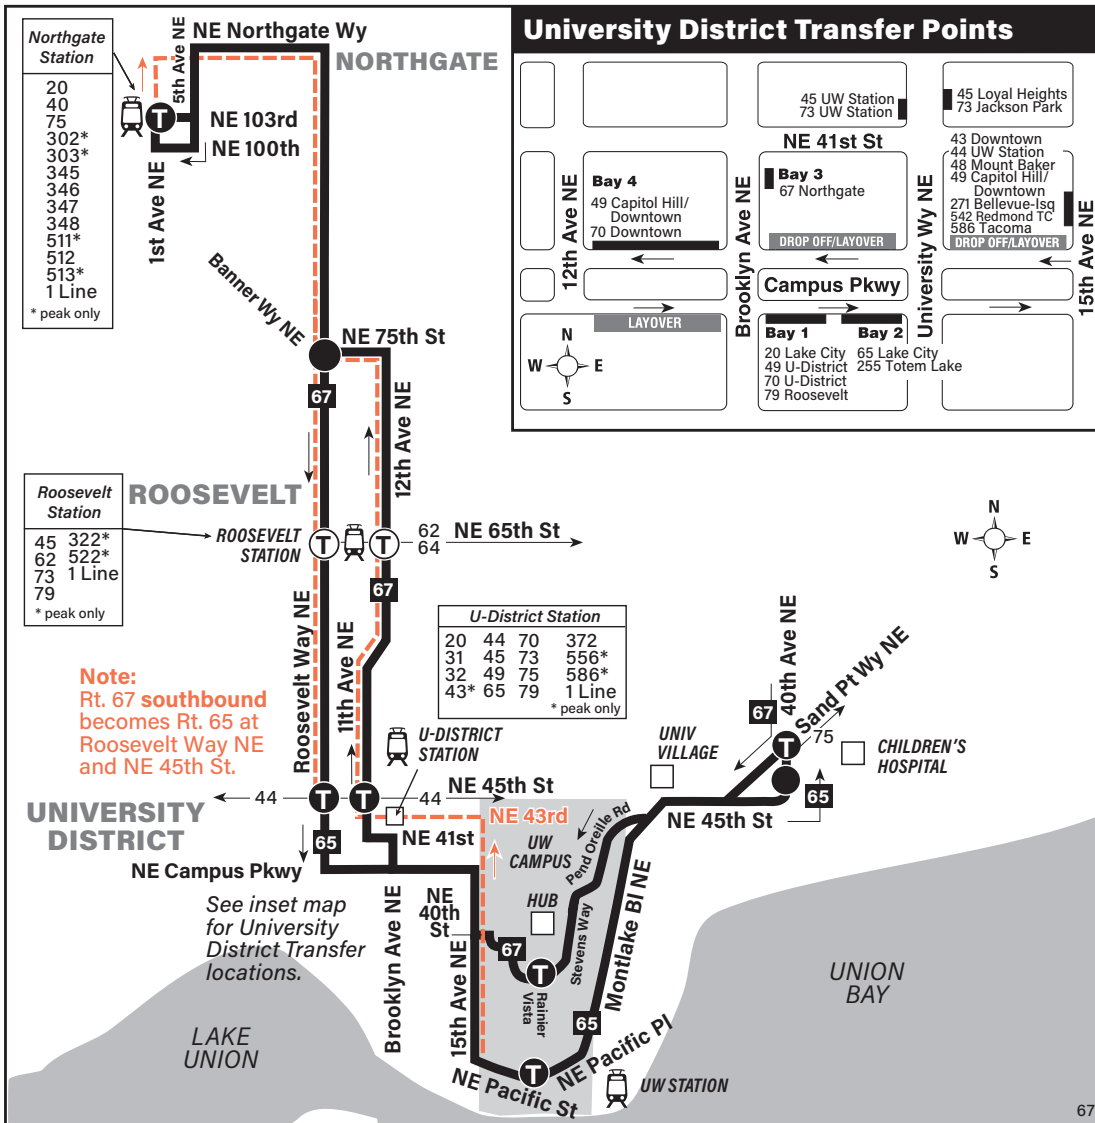

September 2, 2023 thru
March 29, 2024

Del 2 de septiembre de 2023
al 29 de marzo de 2024

Northgate, Roosevelt, University District, Children's Hospital

Snow/ Emergency Service Servicio en caso de nieve o emergencia

MAP LEGEND LEYENDA DEL MAPA

- Makes all regular stops. *Hace todas las paradas regulares.*
- Snow route. *Ruta de nieve.*
- TIME POINT / PUNTO DE TIEMPO:** Street intersection from which departure times are shown on the schedules. *Intersección de la calle desde donde se muestran los horarios de salida.*
- TRANSFER POINT / PUNTO DE TRANSFERENCIA:** Route intersection for transferring to indicated route(s). *Intersección de ruta para la transferencia para indicar la ruta o rutas.*
- TIME POINT & TRANSFER POINT / TIEMPO Y PUNTO DE TRANSFERENCIA**
- Landmark. *El punto de referencia.*
- 1 Line (Link) 1 Line (Link tren ligero)

*Income Qualified *Ingresos que reúnan los requisitos

How to Read a Schedule

1. Locate the MONDAY thru FRIDAY, SATURDAY, or SUNDAY schedule block for the day of travel.
2. Timepoints are selected bus stops along the route that correspond to times listed under each location and to timepoint dots on the map. Timepoints are listed from the beginning of the route (on the left) to the end (on the right). If you are boarding at a stop between two timepoints, use the earlier time as a guide.
3. Bus stop number.
4. Read down the column to find the time your bus leaves the timepoint.
5. Read across the row to find the time your bus arrives at the next timepoint.
6. If there is a symbol (letter or character) after a time, look for the explanation below the schedule.
7. A dash in the column means the bus does not serve that timepoint.
8. Refer to the Special Service Information section for any changes in routing or other unique aspects of service on this route.