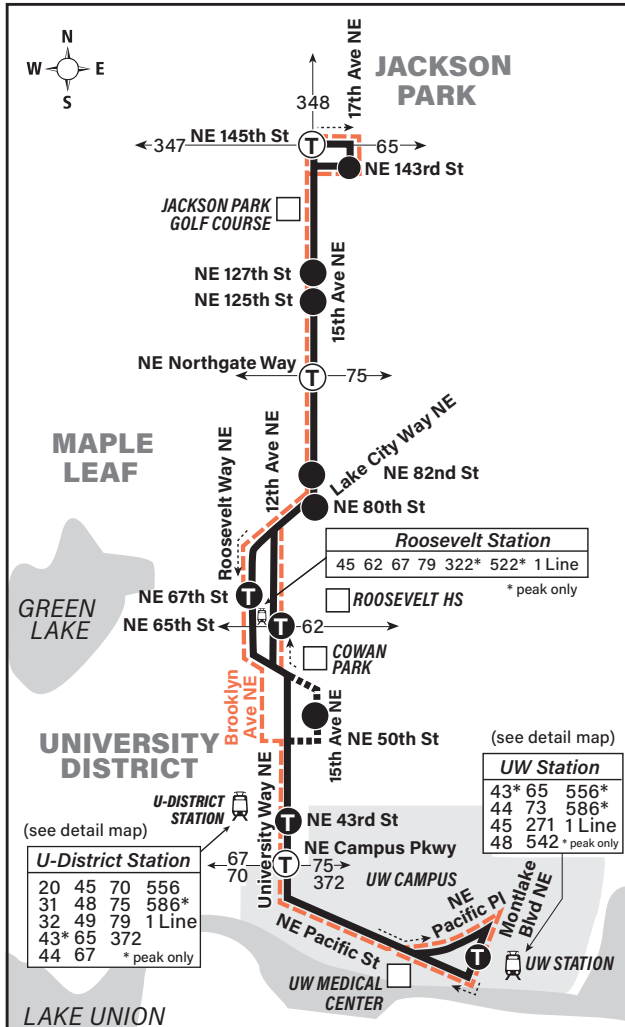

September 2, 2023 thru March 29, 2024

Del 2 de septiembre de 2023 al 29 de marzo de 2024

Jackson Park, Maple Leaf, Roosevelt, University District

MAP LEGEND LEYENDA DEL MAPA

- Makes all regular stops. *Hace todas las paradas regulares.*
- - - - -** Saturday only routing. *Ruta sólo los sábados.*
- - - - -** Snow route. *Ruta de nieve.*
- **TIME POINT / PUNTO DE TIEMPO:** Street intersection from which departure times are shown on the schedules. *Intersección de la calle desde donde se muestran los horarios de salida.*
- ⊕** **TRANSFER POINT / PUNTO DE TRANSFERENCIA:** Route intersection for transferring to indicated route(s). *Intersección de ruta para la transferencia para indicar la ruta o rutas.*
- ⊕** **TIME POINT & TRANSFER POINT / TIEMPO Y PUNTO DE TRANSFERENCIA**
- **Landmark.** *El punto de referencia.*
- 🚊** **1 Line (Link)** *1 Line (Link tren ligero)*

Special Service Information

On Saturday, due to the University District Farmers Market being staged on University Way NE at NE 50th St, Route 73 will be rerouted to 15th Ave NE between NE 50th St and NE Ravenna Blvd. All stops on 15th Ave NE will be served. To avoid confusion for riders, the reroute will remain in effect all day (6:30 a.m. to 11:30 p.m.), even though the Market is in session from 9 a.m. to 2 p.m., only. Questions? Please call Metro at 206-553-3000.