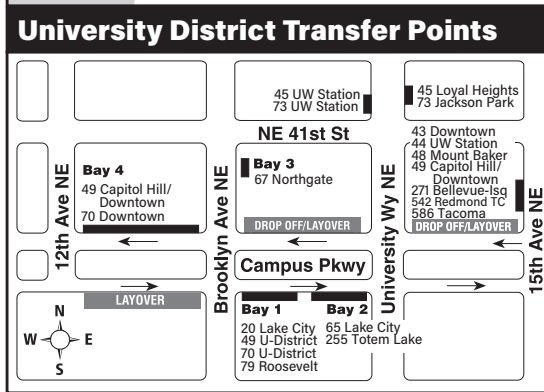

September 2, 2023 thru March 29, 2024

Del 2 de septiembre de 2023 al 29 de marzo de 2024

Jackson Park, Maple Leaf, Roosevelt, University District

MAP LEGEND LEYENDA DEL MAPA

- Makes all regular stops. *Hace todas las paradas regulares.*
- - - - -** Saturday only routing. *Ruta sólo los sábados.*
- - - - -** Snow route. *Ruta de nieve.*
- **TIME POINT / PUNTO DE TIEMPO:** Street intersection from which departure times are shown on the schedules. *Intersección de la calle desde donde se muestran los horarios de salida.*
- ⊕** **TRANSFER POINT / PUNTO DE TRANSFERENCIA:** Route intersection for transferring to indicated route(s). *Intersección de ruta para la transferencia para indicar la ruta o rutas.*
- ⊕** **TIME POINT & TRANSFER POINT / TIEMPO Y PUNTO DE TRANSFERENCIA**
- **Landmark.** *El punto de referencia.*
- 🚊** **1 Line (Link)** *1 Line (Link tren ligero)*

Special Service Information

On Saturday, due to the University District Farmers Market being staged on University Way NE at NE 50th St, Route 73 will be rerouted to 15th Ave NE between NE 50th St and NE Ravenna Blvd. All stops on 15th Ave NE will be served. To avoid confusion for riders, the reroute will remain in effect all day (6:30 a.m. to 11:30 p.m.), even though the Market is in session from 9 a.m. to 2 p.m., only. Questions? Please call Metro at 206-553-3000.