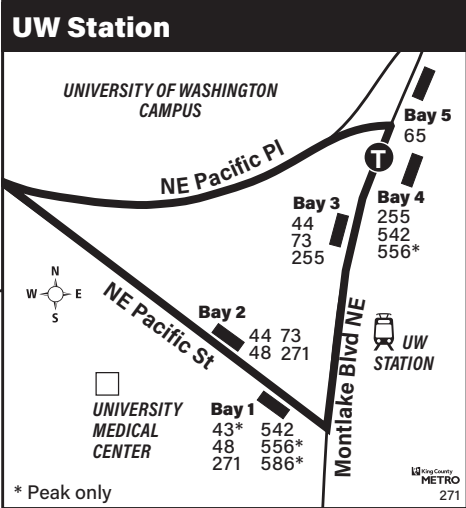

September 2, 2023 thru March 29, 2024

Del 2 de septiembre de 2023 al 29 de marzo de 2024

Jackson Park, Maple Leaf, Roosevelt, University District

MAP LEGEND LEYENDA DEL MAPA

- Makes all regular stops. *Hace todas las paradas regulares.*
- - - - -** Saturday only routing. *Ruta sólo los sábados.*
- - - - -** Snow route. *Ruta de nieve.*
- **TIME POINT / PUNTO DE TIEMPO:** Street intersection from which departure times are shown on the schedules. *Intersección de la calle desde donde se muestran los horarios de salida.*
- ⊕** **TRANSFER POINT / PUNTO DE TRANSFERENCIA:** Route intersection for transferring to indicated route(s). *Intersección de ruta para la transferencia para indicar la ruta o rutas.*
- ⊕** **TIME POINT & TRANSFER POINT / TIEMPO Y PUNTO DE TRANSFERENCIA**
- **Landmark.** *El punto de referencia.*
- 🚊** **1 Line (Link)** *1 Line (Link tren ligero)*

Special Service Information

On Saturday, due to the University District Farmers Market being staged on University Way NE at NE 50th St, Route 73 will be rerouted to 15th Ave NE between NE 50th St and NE Ravenna Blvd. All stops on 15th Ave NE will be served. To avoid confusion for riders, the reroute will remain in effect all day (6:30 a.m. to 11:30 p.m.), even though the Market is in session from 9 a.m. to 2 p.m., only. Questions? Please call Metro at 206-553-3000.