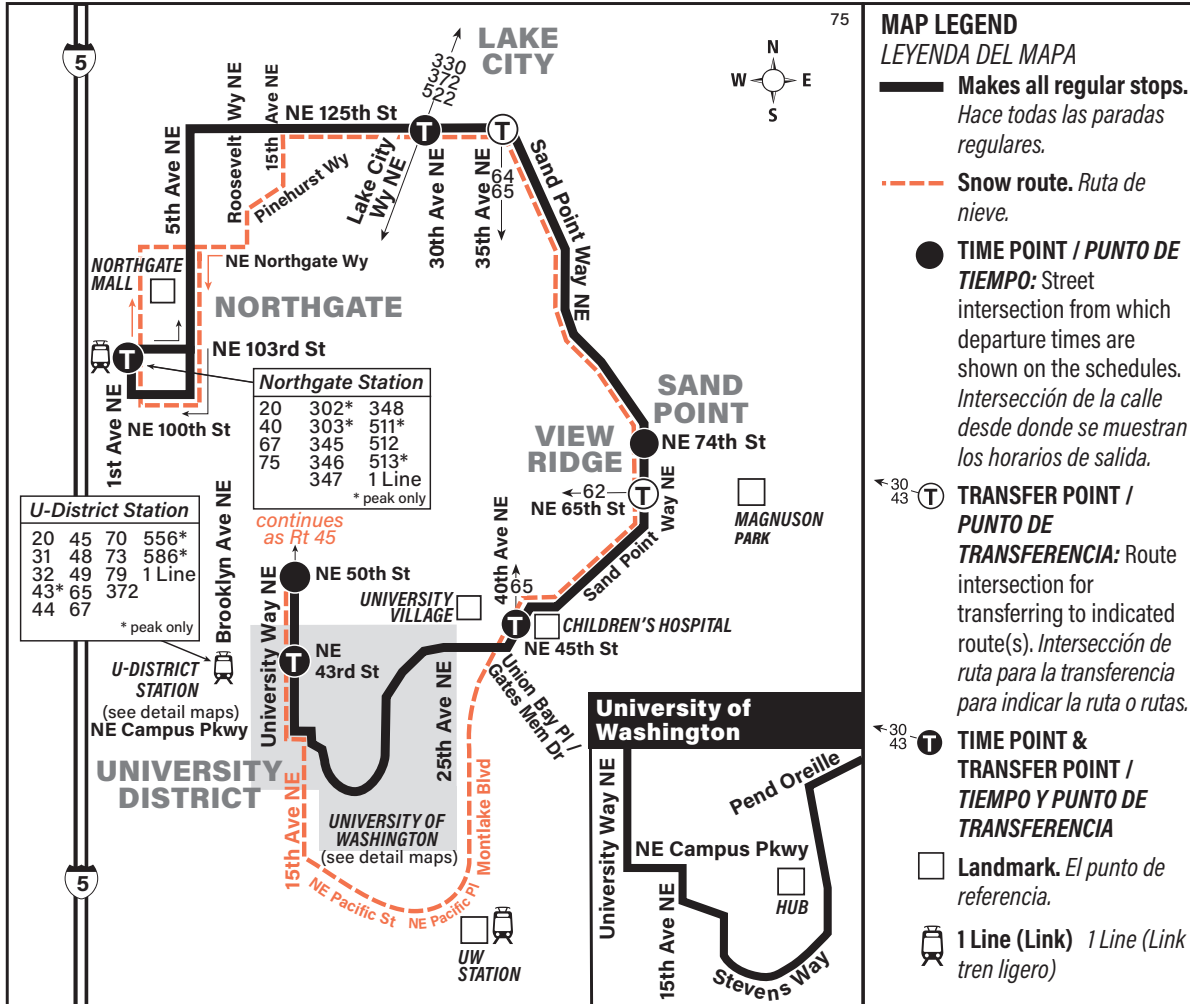

September 2, 2023 thru
March 29, 2024

Del 2 de septiembre de 2023
al 29 de marzo de 2024

75

Northgate, Lake City, Sand Point, Children's Hospital, University District

University District Transfer Points

		45 UW Station 73 UW Station	45 Loyal Heights 73 Jackson Park
		NE 41st St	
	Bay 4 49 Capitol Hill/ Downtown 70 Downtown	Bay 3 67 Northgate	43 Downtown 44 UW Station 48 Mount Baker 49 Capitol Hill/ Downtown 271 Bellevue-Isq 542 Redmond TC 586 Tacoma
		DROP OFF/LAYOVER	
		Campus Pkwy	
	Bay 1 20 Lake City 49 U-District 70 U-District 79 Roosevelt	Bay 2 65 Lake City 255 Totem Lake	

Northgate Station Bay 1	Lake City	Sand Point	Laurelhurst	University District Station Bay 5	To Route
1st Ave NE & NE 103rd St	NE 125th St & Lake City Way NE	Sand Point Way NE & NE 74th St	Sand Point Way NE & 40th Ave NE	University Way NE & NE 43rd St	
Stop #35317	Stop #9670	Stop #9900	Stop #9978	Stop #9582	
7:15	7:28	7:37	7:43	7:58	45
7:30	7:42	7:51	7:57	8:12	45
7:45	7:57	8:06	8:12	8:27	45
8:00	8:12	8:21	8:27	8:42	45
8:15	8:27	8:36	8:42	8:57	45
8:30	8:42	8:51	8:57	9:12	45
8:45	8:57	9:06	9:12	9:27	45
9:00	9:12	9:21	9:27	9:42	45
9:30	9:42	9:51	9:57	10:11	45
10:00	10:12	10:20	10:26	10:40	45
10:30	10:42	10:49	10:55	11:07	45
11:00	11:12	11:19	11:24	11:35	45
11:30	11:42	11:49	11:54	12:05	45
12:00	12:12	12:19	12:24	12:35	45
12:30	12:42	12:49	12:54	1:05	45
Bold PM time					