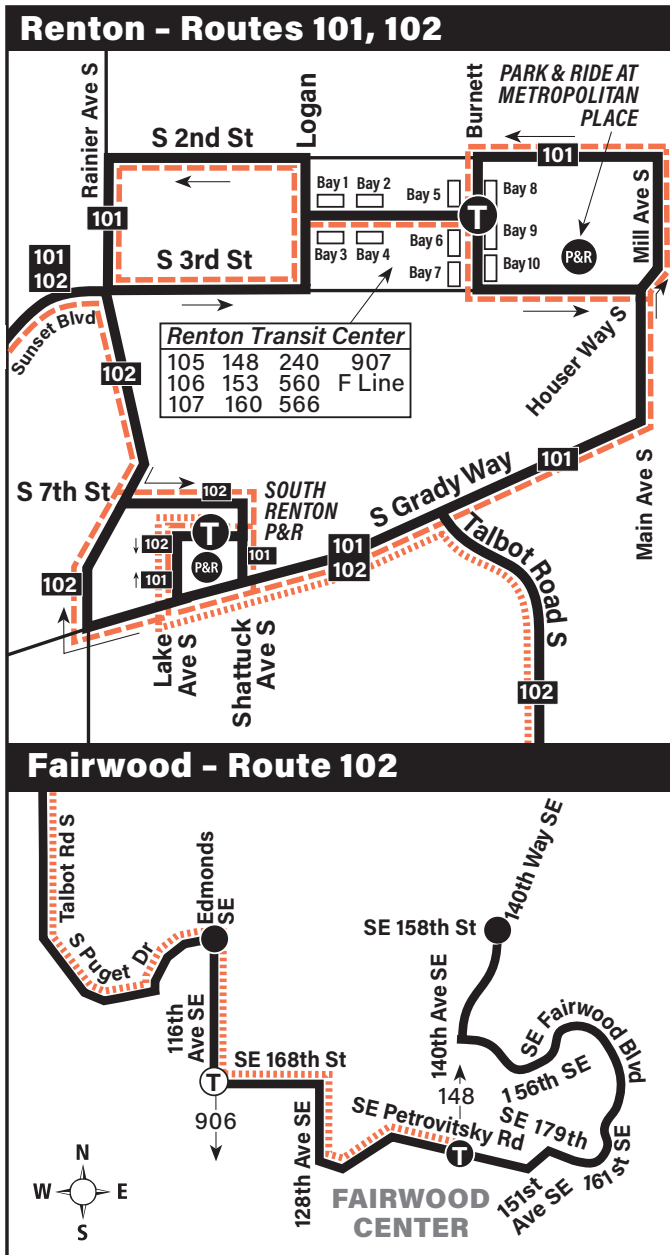

Holiday Information

Información sobre días festivos

This route will operate its Sunday schedule on the following holidays. *Esta ruta operará según su horario de domingo en los siguientes días festivos.*

Labor Day	September 4
<i>Día del Trabajo</i>	<i>4 de septiembre</i>
Thanksgiving	Nov. 23
<i>Día de acción de gracias</i>	<i>el 23 de noviembre</i>
Christmas	Dec. 25
<i>Navidad</i>	<i>el 25 de diciembre</i>
New Year	Jan. 1, 2024
<i>Año nuevo</i>	<i>el 1 de enero de 2024</i>

**What To Pay
Cuánto pagar**

Adults (19 and older) <i>Adultos (19 años y mayor)</i>	$2.75
Children and Youth (0-18 yrs) <i>Niños y jóvenes (0-18 años)</i>	FREE
ORCA LIFT Fare* <i>Tarifa ORCA LIFT*</i>	$1.00
RRFP cardholders, (registered seniors 65+, riders with disabilities, Medicare card holders) <i>Titulares de Regional Reduced Fare Permit (RRFP, Tarjeta Regional de Descuento), (adultos mayores de 65 años registrados, pasajeros con discapacidades, titulares de tarjetas de Medicare)</i>	$1.00

*Income Qualified *Ingresos que reúnan los requisitos