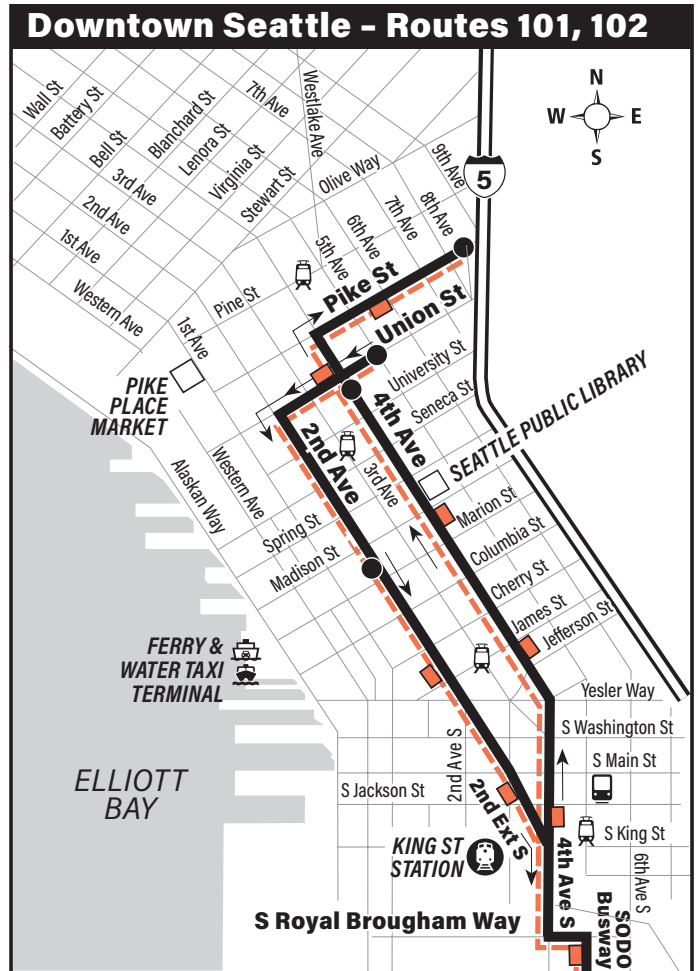

Holiday Information

Información sobre días festivos

This route will operate its Sunday schedule on the following holidays. *Esta ruta operará según su horario de domingo en los siguientes días festivos.*

Labor Day	September 4
<i>Día del Trabajo</i>	<i>4 de septiembre</i>
Thanksgiving	Nov. 23
<i>Día de acción de gracias</i>	<i>el 23 de noviembre</i>
Christmas	Dec. 25
<i>Navidad</i>	<i>el 25 de diciembre</i>
New Year	Jan. 1, 2024
<i>Año nuevo</i>	<i>el 1 de enero de 2024</i>

**What To Pay
Cuánto pagar**

Adults (19 and older) <i>Adultos (19 años y mayor)</i>	$2.75
Children and Youth (0-18 yrs) <i>Niños y jóvenes (0-18 años)</i>	FREE
ORCA LIFT Fare* <i>Tarifa ORCA LIFT*</i>	$1.00
RRFP cardholders, (registered seniors 65+, riders with disabilities, Medicare card holders) <i>Titulares de Regional Reduced Fare Permit (RRFP, Tarjeta Regional de Descuento), (adultos mayores de 65 años registrados, pasajeros con discapacidades, titulares de tarjetas de Medicare)</i>	$1.00

*Income Qualified *Ingresos que reúnan los requisitos