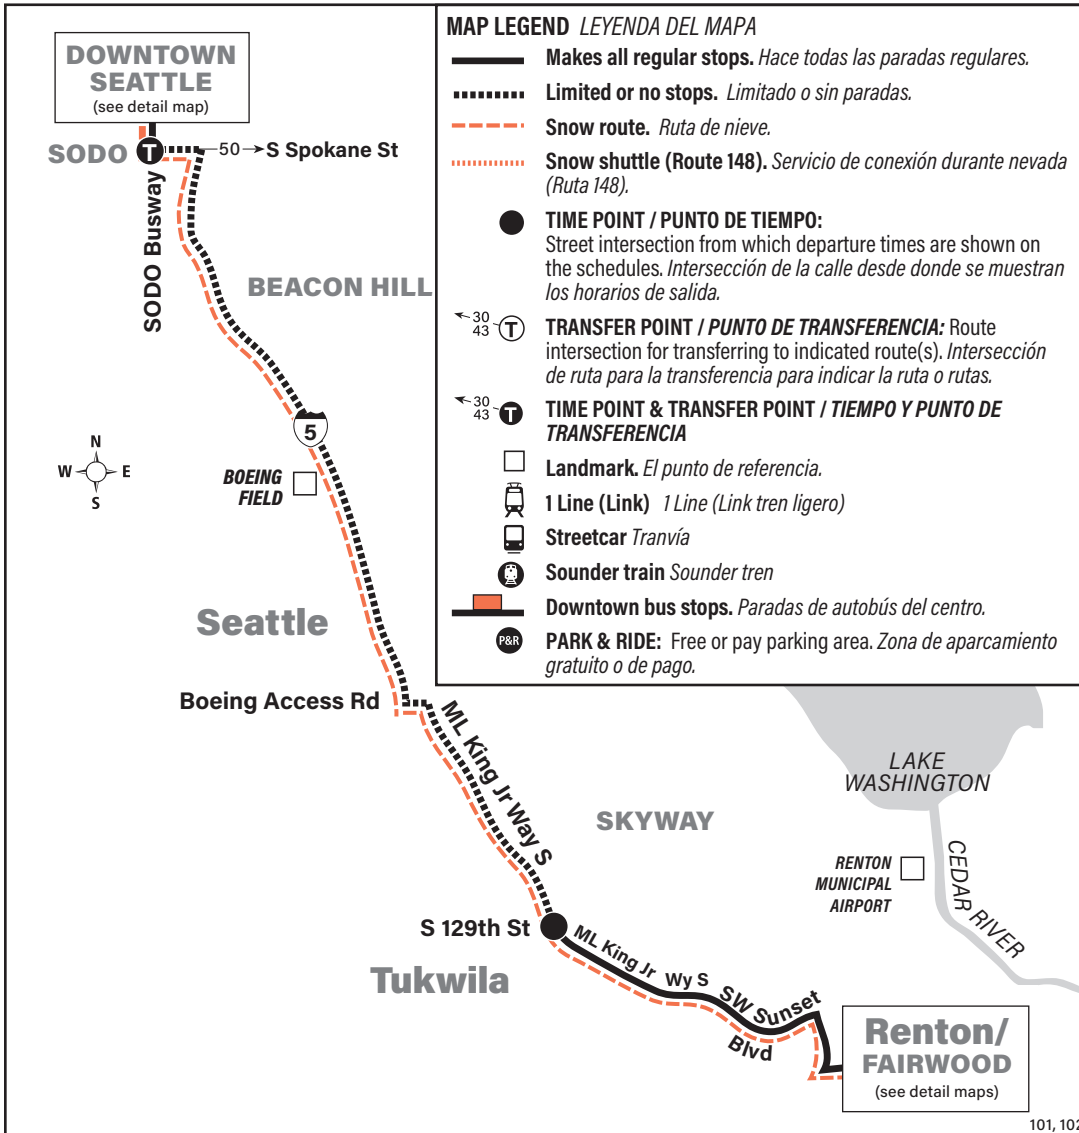

September 2, 2023 thru
March 29, 2024

Del 2 de septiembre de 2023
al 29 de marzo de 2024

101, 102

Fairwood, Renton, Downtown Seattle

Snow/ Emergency Service Servicio en caso de nieve o emergencia

During most snow conditions, this bus will follow the special snow routing shown on the map. If Metro declares an emergency, it will operate on an **Emergency Snow Network** plan. Visit kingcounty.gov/metro/snow to register for **Transit Alerts** and to learn more.

Bold PM time
‡ Estimated time.

Route 101 Sunday to Renton

Servicio de domingo a Renton

Downtown Seattle		SODO			
Union St & 5th Ave	2nd Ave & Marion St	SODO Busway & S Spokane St	ML King Jr Way S & S 129th St	Renton TC Bay 6	South Renton P&R Bay 4
Stop #1215	Stop #340	Stop #99253	Stop #79570	Stop #45303	Stop #59839
8:08	8:12	8:22‡	8:31‡	8:41‡	8:46‡
9:09	9:13	9:22‡	9:31‡	9:41‡	9:46‡
10:08	10:12	10:22‡	10:31‡	10:41‡	10:46‡
10:38	10:42	10:52‡	11:01‡	11:11‡	11:17‡
11:08	11:12	11:22‡	11:31‡	11:41‡	11:47‡
11:38	11:42	11:52‡	12:01‡	12:11‡	12:17‡
12:08	12:12	12:23‡	12:32‡	12:42‡	12:48‡
12:38	12:42	12:53‡	1:02‡	1:12‡	1:18‡
1:08	1:12	1:23‡	1:32‡	1:43‡	1:49‡
1:38	1:42	1:53‡	2:02‡	2:13‡	2:19‡
2:08	2:12	2:23‡	2:32‡	2:43‡	2:50‡
2:38	2:42	2:53‡	3:02‡	3:13‡	3:19‡
3:08	3:12	3:23‡	3:32‡	3:43‡	3:49‡
3:38	3:42	3:53‡	4:02‡	4:13‡	4:19‡
4:08	4:12	4:23‡	4:32‡	4:43‡	4:49‡
4:38	4:42	4:53‡	5:02‡	5:14‡	5:20‡
5:07	5:11	5:22‡	5:31‡	5:43‡	5:49‡
5:37	5:41	5:52‡	6:01‡	6:12‡	6:18‡
6:07	6:11	6:22‡	6:31‡	6:42‡	6:48‡
6:37	6:41	6:52‡	7:01‡	7:12‡	7:18‡
7:07	7:11	7:22‡	7:31‡	7:41‡	7:47‡
7:37	7:41	7:52‡	8:01‡	8:11‡	8:16‡
8:07	8:11	8:22‡	8:31‡	8:41‡	8:46‡
8:55	8:59	9:10‡	9:19‡	9:29‡	9:34‡
9:58	10:01	10:10‡	10:19‡	10:28‡	10:33‡
10:58	11:01	11:10‡	11:19‡	11:28‡	11:33‡
11:58	12:01	12:10‡	12:19‡	12:28‡	12:33‡
12:58	1:01	1:10‡	1:19‡	1:28‡	1:33‡