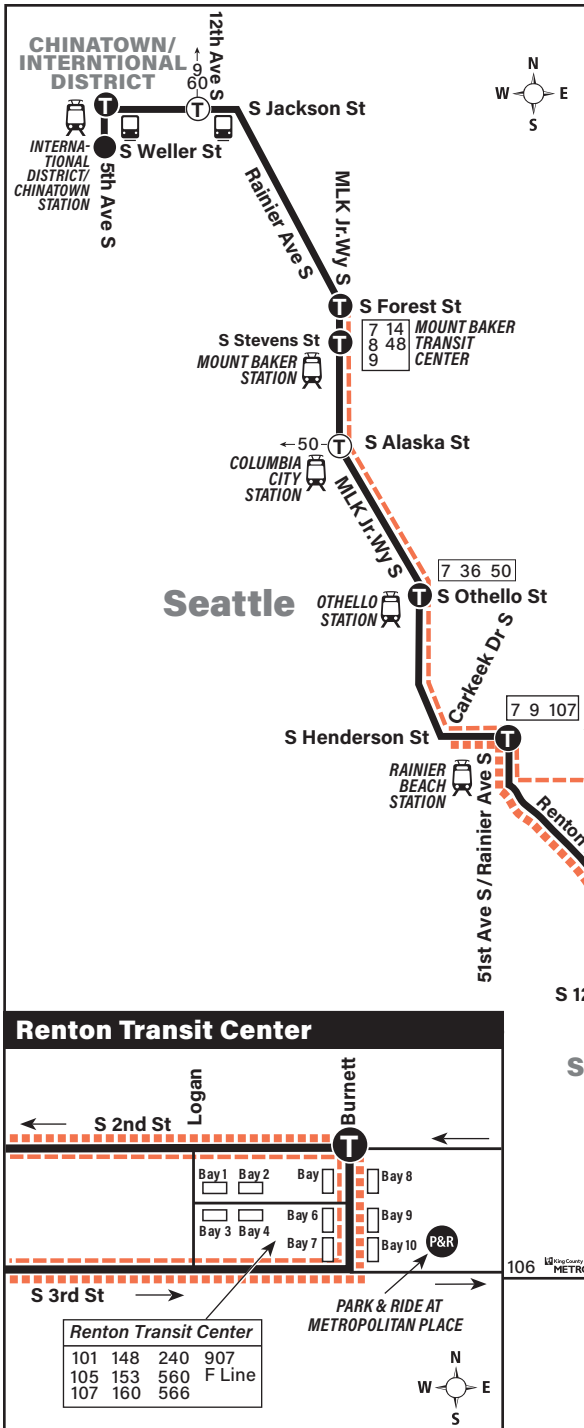

September 2, 2023 thru March 29, 2024

Del 2 de septiembre de 2023 al 29 de marzo de 2024

106

Renton, Skyway, Rainier Beach, Chinatown/International District

Snow/Emergency Service

Servicio en caso de nieve o emergencia

During most snow conditions this route will operate via the snow routing shown in this timetable. In the rare event that Metro declares an emergency, the **Route 106 Snow Shuttle** will continue to operate as a designated Emergency Snow Network route. During such an event, it is expected to operate with the same route number and follow the same snow routing as shown in this timetable. Visit kingcounty.gov/metro/snow and sign up for Transit Alerts to stay informed during adverse conditions.

MAP LEGEND LEYENDA DEL MAPA

- Makes all regular stops.** *Hace todas las paradas regulares.*
- Snow route.** *Ruta de nieve.*
- Snow shuttle (ESN only).** *Servicio de conexión durante nevada (Red de Emergencia para Nevadas)*
- TIME POINT / PUNTO DE TIEMPO:** Street intersection from which departure times are shown on the schedules. *Intersección de la calle desde donde se muestran los horarios de salida.*
- TRANSFER POINT / PUNTO DE TRANSFERENCIA:** Route intersection for transferring to indicated route(s). *Intersección de ruta para la transferencia para indicar la ruta o rutas.*
- TIME POINT & TRANSFER POINT / TIEMPO Y PUNTO DE TRANSFERENCIA**
- Landmark** *El punto de referencia.*
- Park & Ride** Free or pay parking area. *Zona de aparcamiento gratuito o de pago*
- 1 Line (Link) 1 Line (Link)**
- Streetcar** *Tranvía*