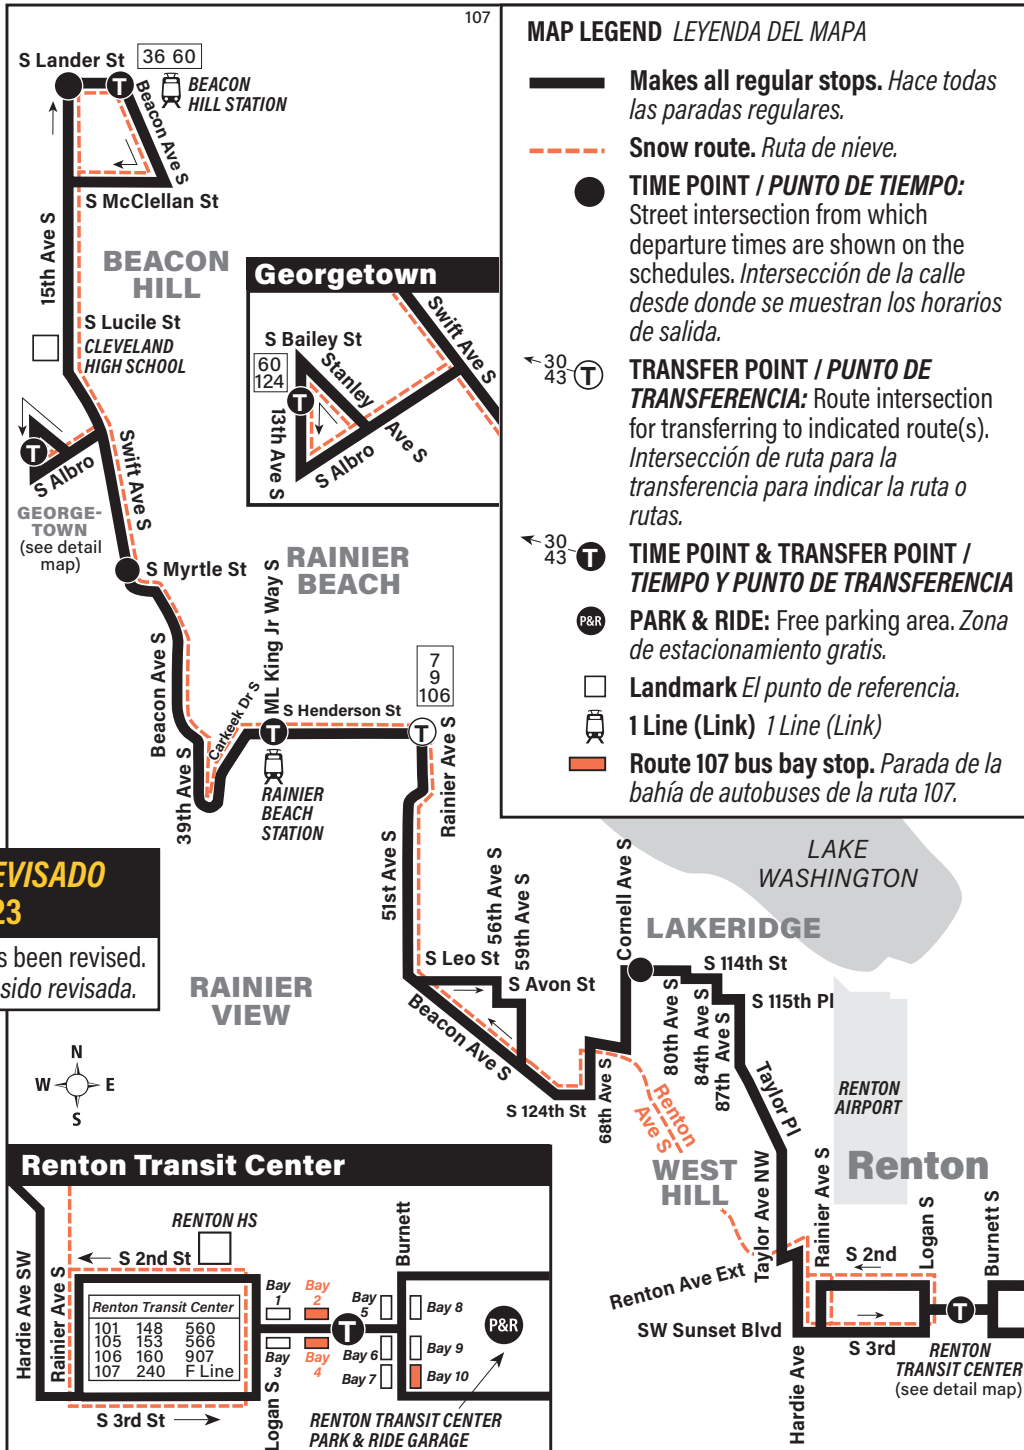

Beacon Hill, Georgetown, Rainier Beach, Lakeridge, Renton

REVISED / REVISADO 11/14/23
The snow routing has been revised.
La ruta de nieve ha sido revisada.