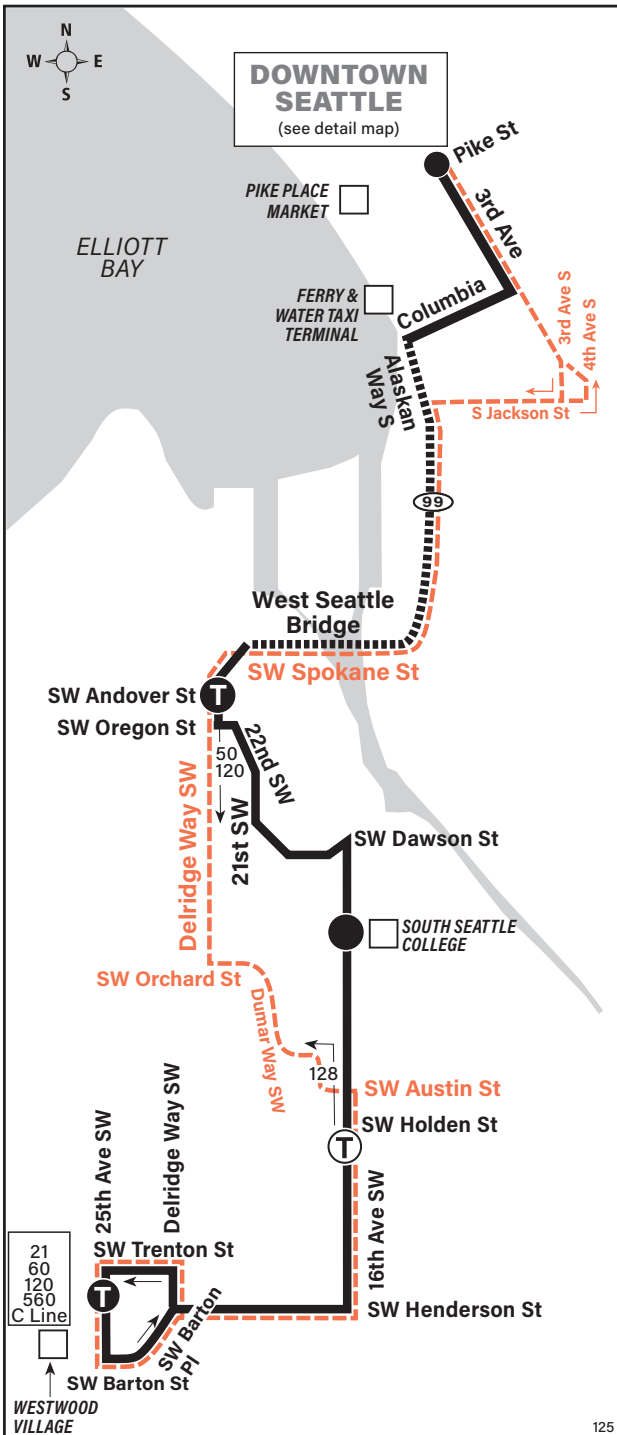

September 2, 2023 thru
March 29, 2024

Del 2 de septiembre de 2023
al 29 de marzo de 2024

Westwood Village, West Seattle, South Seattle College, Downtown Seattle

This route does not operate on Sundays or holidays.

Route 125 Monday thru Friday to Westwood Village

Servicio de lunes a viernes a Westwood Village

Downtown Seattle	North Delridge	South Seattle College	Westwood Village
3rd Ave&Pike St	Delridge Way SW & SW Andover St	16th Ave SW at South Seattle College	25th Ave SW & SW Trenton St
Stop #433	Stop #21990	Stop #36145	Stop #39976
5:45	5:58	6:03	6:11
6:17	6:30	6:35	6:43
6:49	7:03	7:09	7:19
7:09	7:24	7:30	7:40
7:32	7:47	7:53	8:03
7:53	8:08	8:14	8:24
8:13	8:28	8:34	8:44
8:33	8:48	8:54	9:04
8:53	9:08	9:14	9:24
9:13	9:28	9:34	9:44
9:38	9:53	9:59	10:08
10:06	10:19	10:25	10:34
10:36	10:49	10:55	11:04
11:05	11:18	11:24	11:33
11:35	11:48	11:54	12:03
12:05	12:18	12:24	12:33
12:36	12:49	12:55	1:04
1:06	1:19	1:25	1:34
1:35	1:48	1:54	2:03
2:05	2:20	2:26	2:36
2:35	2:50	2:56	3:06
3:05	3:20	3:26	3:36
3:37	3:53	3:59	4:09
4:07	4:23	4:29	4:39
4:32	4:48	4:54	5:04
4:52	5:08	5:15	5:25
5:12	5:28	5:35	5:45
5:32	5:48	5:55	6:05
5:50	6:06	6:13	6:23
6:09	6:25	6:32	6:42
6:29	6:43	6:50	7:00
6:48	7:02	7:09	7:19
7:17	7:30	7:35	7:45
7:47	8:00	8:05	8:15
8:34	8:47	8:52	9:01
9:17	9:29	9:34	9:43
10:02	10:14	10:19	10:28
10:47	10:59	11:04	11:13
Bold PM time			