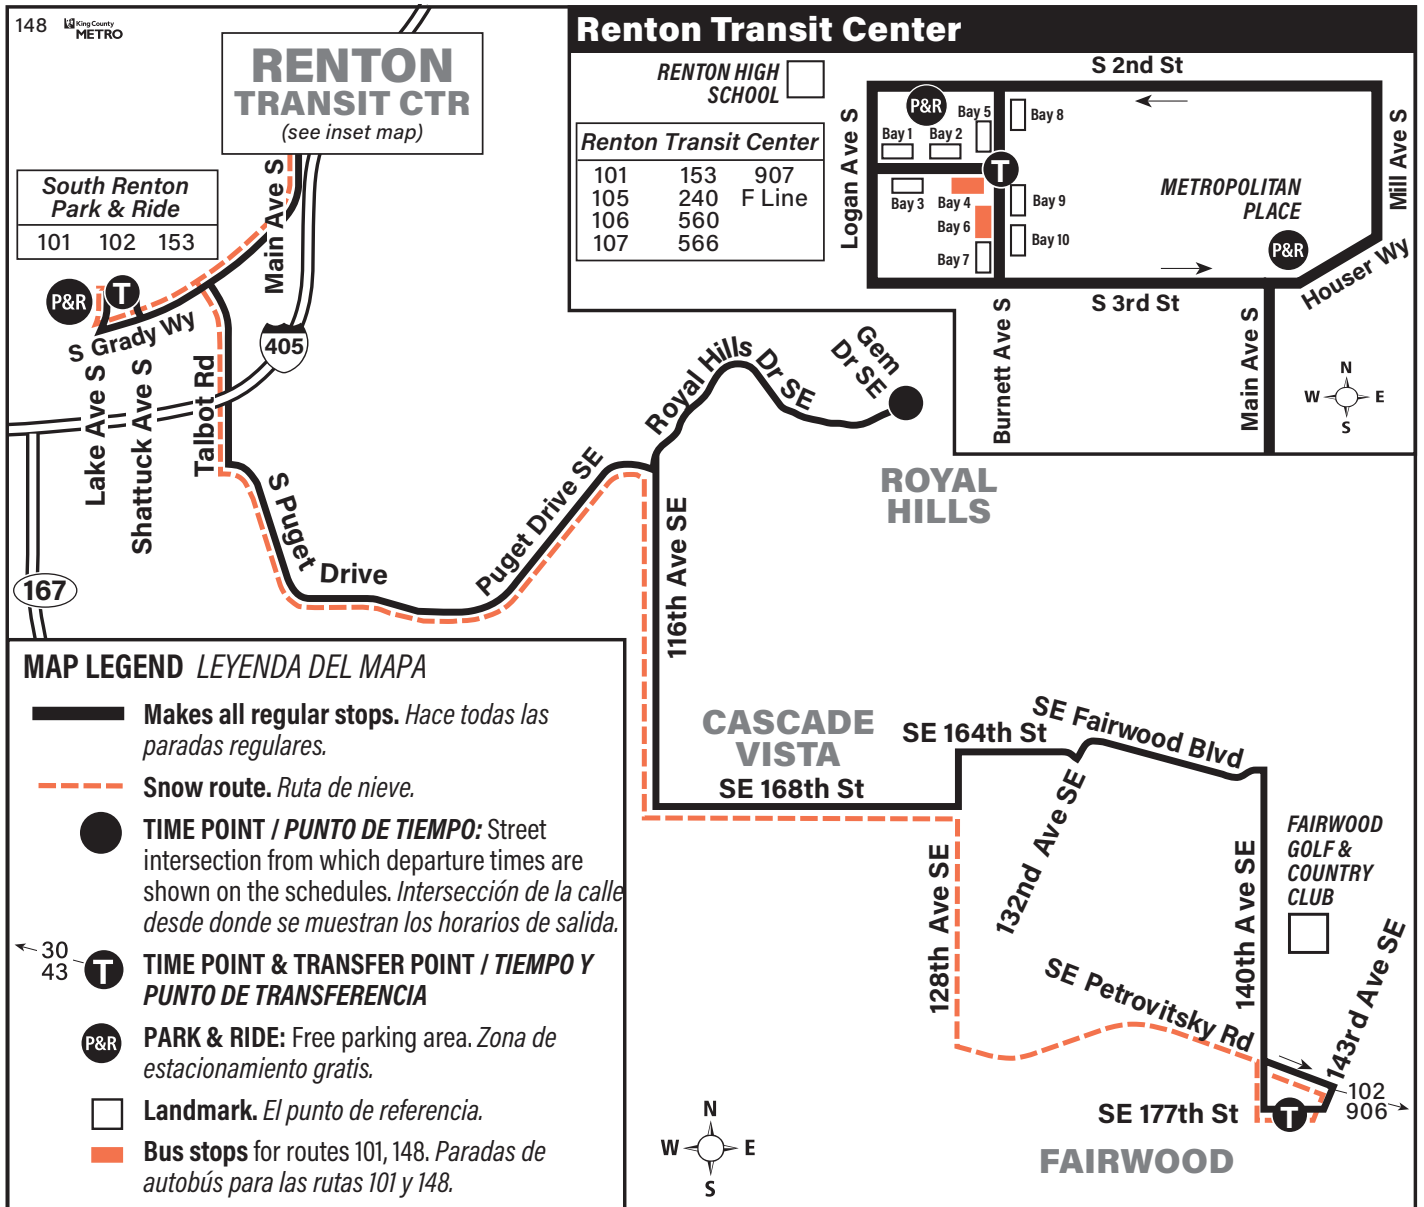

September 2, 2023 thru
March 29, 2024

Del 2 de septiembre de 2023
al 29 de marzo de 2024

148

Fairwood, Renton

Route 148 Monday thru Friday to Renton, Downtown Seattle

Servicio de lunes a viernes a Renton, en el centro de Seattle

Fairwood	Royal Hills			Downtown Seattle		
SE 177th St & 140th Ave SE	Royal Hills Apartments	South Renton P&R Bay 2	Renton TC Bay 2	Renton TC Bay 5	4th Ave & Union St	Pike St & 9th Ave
Stop #60161	Stop #59740	Stop #55938	Stop #46477	Stop #45301	Stop #691	Stop #11130
ROUTE 148			ROUTE 101			
5:45	5:58	6:08	6:15	6:22	7:00	7:04
6:15	6:28	6:38	6:45	6:56	7:34	7:38
6:45	6:58	7:08	7:15	7:36	8:18	8:22
7:14	7:27	7:37	7:45	7:56	8:39	8:43
7:44	7:57	8:07	8:15	8:26	9:07	9:11
8:14	8:27	8:37	8:45	8:56	9:36	9:40
8:44	8:57	9:07	9:15	9:25	10:04	10:08
9:14	9:27	9:37	9:45	9:55	10:32	10:36
9:44	9:57	10:07	10:15	10:25	11:01	11:05
10:14	10:27	10:37	10:45	10:55	11:31	11:35
10:44	10:57	11:07	11:15	11:25	12:00	12:04
11:14	11:27	11:37	11:45	11:55	12:30	12:34
11:44	11:57	12:07	12:15	12:25	1:00	1:04
12:14	12:27	12:37	12:45	12:55	1:30	1:34
12:44	12:57	1:07	1:15	1:25	2:01	2:05
1:14	1:27	1:37	1:45	1:56	2:32	2:36
1:44	1:57	2:07	2:15	2:26	3:04	3:08
2:12	2:26	2:36	2:45	2:56	3:34	3:38
2:43	2:57	3:07	3:15	3:18	3:56	4:00
3:13	3:27	3:37	3:45	3:55	4:33	4:37
3:43	3:57	4:07	4:15	4:24	5:03	5:07
4:12	4:26	4:37	4:45	4:54	5:33	5:37
4:42	4:56	5:07	5:15	5:24	6:02	6:06
5:28	5:42	5:52	6:00	6:14	6:49	6:53
5:58	6:12	6:22	6:30	6:49	7:23	7:27
6:28	6:42	6:52	7:00	7:23	7:57	8:01
6:58	7:12	7:22	7:30	7:57	8:30	8:33
8:01	8:14	8:24	8:30	8:56	9:28	9:31
9:05	9:18	9:27	9:33	—	—	—
10:05	10:18	10:27	10:33	—	—	—

Memorial Day	May 29
Día de los Caídos	29 de mayo
Independence Day	July 4
Día de la independencia	4 de julio

Special Service Information

All trips on Route 148 continue as Route 107 to Rainier Beach upon arrival at the Renton Transit Center.

Special Service Information

All trips on Route 148 continue as Route 107 to Rainier Beach upon arrival at the Renton Transit Center.