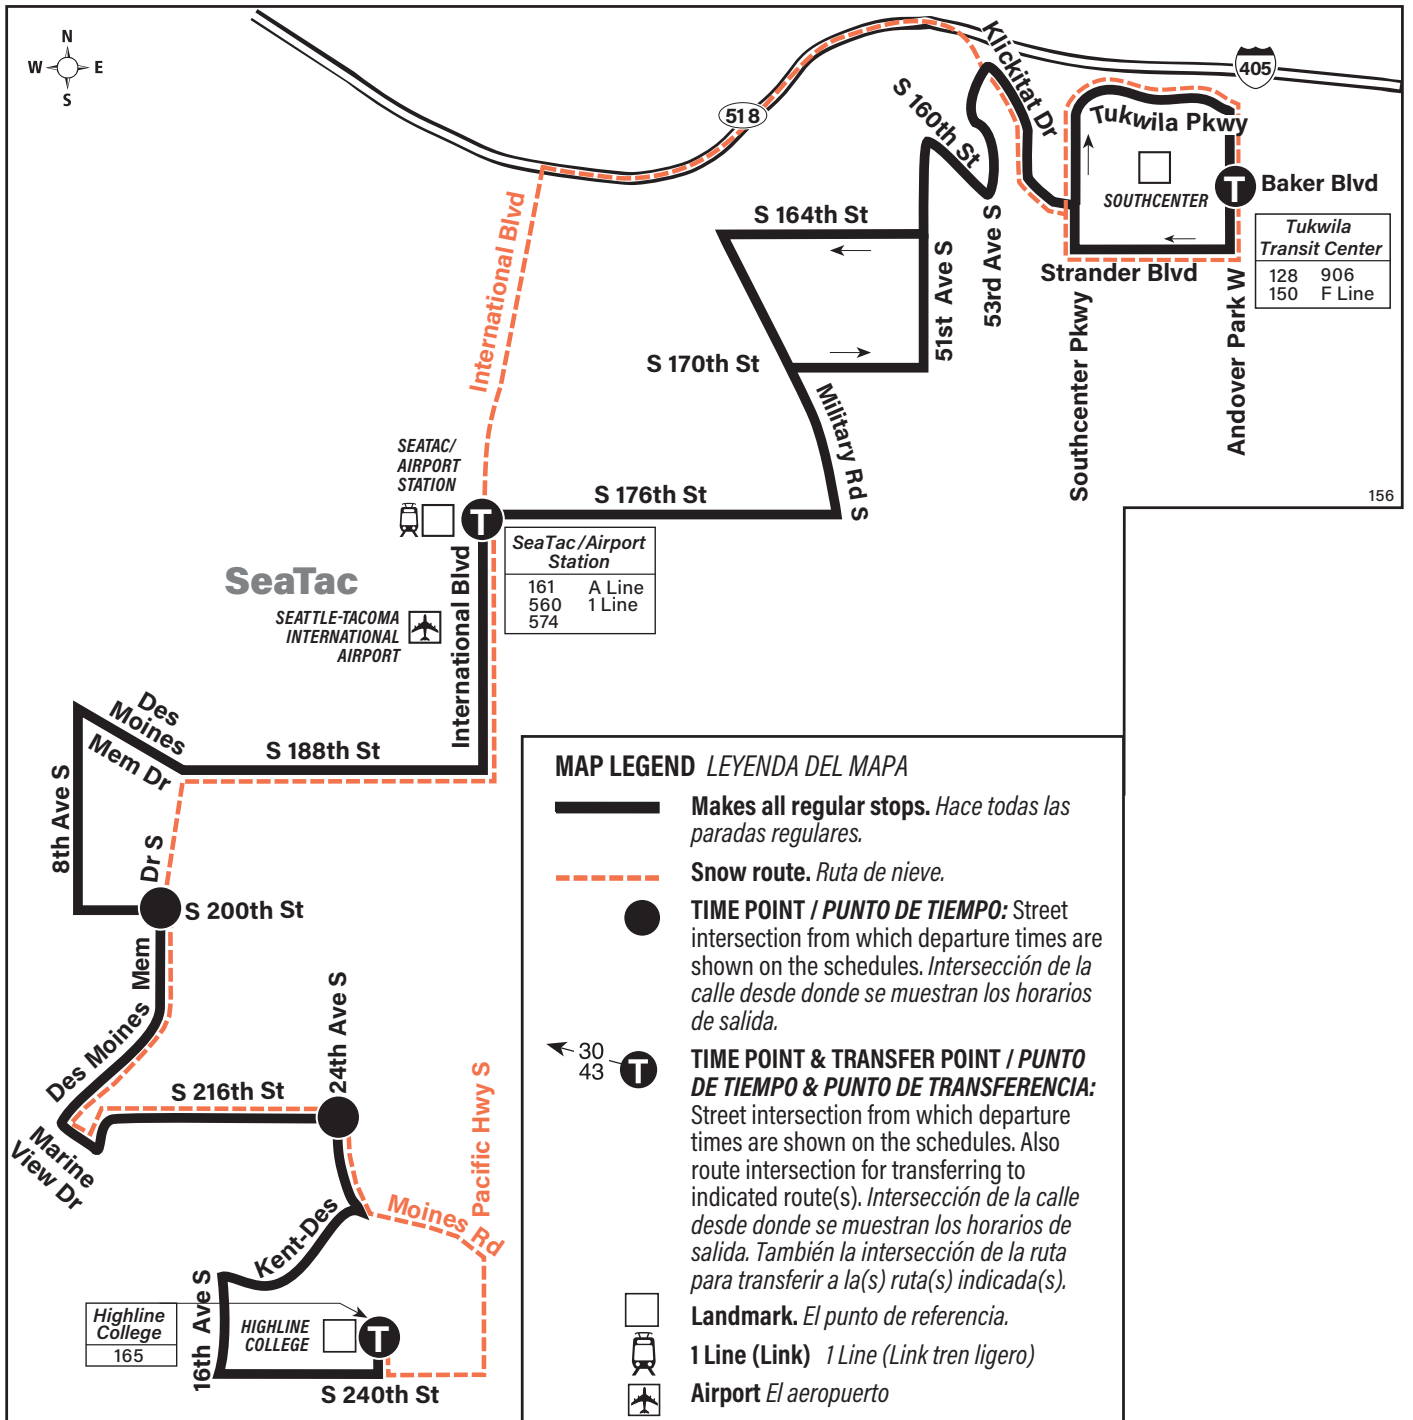

September 2, 2023 thru
March 29, 2024

Del 2 de septiembre de 2023
al 29 de marzo de 2024

156

Highline College, Des Moines, SeaTac, Southcenter

Route 156 Monday thru Friday to Southcenter

Servicio de lunes a viernes a Southcenter

*Income Qualified *Ingresos que reúnan los requisitos

How to Read a Schedule

1. Locate the MONDAY thru FRIDAY, SATURDAY, or SUNDAY schedule block for the day of travel.
2. Timepoints are selected bus stops along the route that correspond to times listed under each location and to timepoint dots on the map. Timepoints are listed from the beginning of the route (on the left) to the end (on the right). If you are boarding at a stop between two timepoints, use the earlier time as a guide.
3. Bus stop number.
4. Read down the column to find the time your bus leaves the timepoint.
5. Read across the row to find the time your bus arrives at the next timepoint.
6. If there is a symbol (letter or character) after a time, look for the explanation below the schedule.
7. A dash in the column means the bus does not serve that timepoint.
8. Refer to the Special Service Information section for any changes in routing or other unique aspects of service on this route.

Route 1 Saturday ① to Downtown Seattle

Servicio de sábado el centro de Seattle

Queen Anne Hill	Lower Queen Anne	Downtown Seattle	
10th Ave W & W Fulton St	Queen Anne Ave N & W Mercer St	3rd Ave & Cedar St	3rd Av & Union
Stop #2010	Stop #2672	Stop #2220	Stop #4
—	—	6:24	6:31
6:42	6:49	6:54	7:01
7:12	7:19	7:24†	7:31
7:42	7:49	7:54	8:01
8:12	8:19	8:24	8:31
8:42	8:49	8:54	9:01
9:12	9:19	9:24	9:31
9:41	9:48	9:53	10:01
10:11	10:18	10:23	10:31