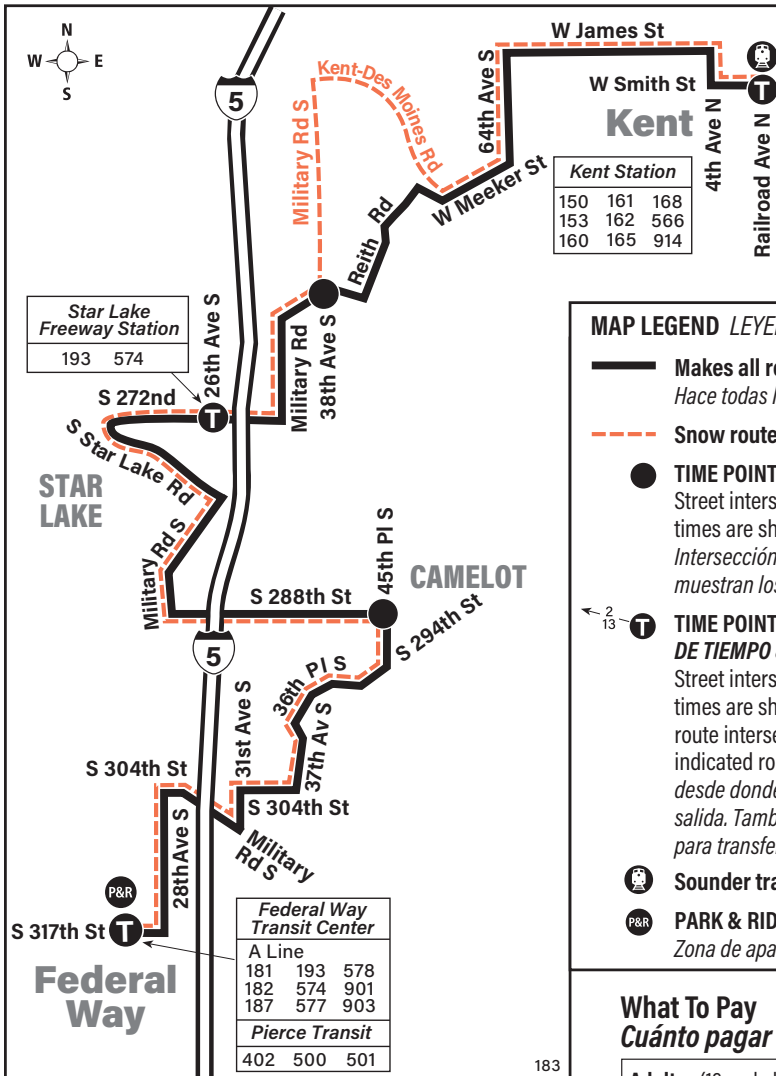

September 2, 2023 thru
March 29, 2024

Del 2 de septiembre de 2023
al 29 de marzo de 2024

183

Federal Way, Camelot, Star Lake, Kent

This route does not operate on Sundays or holidays.

MAP LEGEND LEYENDA DEL MAPA

Bold PM time

Route 183 Saturday to Star Lake, Kent

Servicio de al sábado a Star Lake, Kent

	Camelot	Star Lake		
Federal Way TC Bay 8	S 288th St & 45th Pl S	S 272nd St & 26th Ave S	Reith Rd & 38th Ave S	Kent Station Bay 3
Stop #80438	Stop #85964	Stop #50734	Stop #50703	Stop #57453
8:38	8:48	8:55	9:00	9:13
9:08	9:18	9:25	9:30	9:43
9:38	9:48	9:55	10:00	10:13
10:08	10:18	10:26	10:31	10:44
10:38	10:48	10:56	11:01	11:14
11:08	11:18	11:26	11:31	11:44
11:38	11:48	11:56	12:01	12:14
12:08	12:18	12:26	12:31	12:44
12:38	12:48	12:56	1:01	1:14
1:08	1:18	1:26	1:31	1:44
1:38	1:48	1:56	2:01	2:14
2:08	2:18	2:26	2:31	2:44
2:38	2:48	2:56	3:01	3:14
3:08	3:18	3:26	3:31	3:44
3:37	3:47	3:55	4:00	4:13
4:08	4:18	4:26	4:31	4:44
4:38	4:48	4:56	5:01	5:14
5:09	5:19	5:27	5:32	5:45
5:43	5:53	6:01	6:06	6:19
6:13	6:23	6:30	6:35	6:48

Bold PM time

Route 183 Saturday to Federal Way

Servicio de al sábado a Federal Way

		Star Lake	Camelot	
Kent Station Bay 9	Reith Rd & 38th Ave S	S 272nd St & I-5 Ramp	S 288th St & 45th Pl S	Federal Way TC Bay 1
Stop #57459	Stop #50787	Stop #53538	Stop #85902	Stop #80431
8:21	8:32	8:36	8:43	8:54
8:51	9:02	9:06	9:13	9:24
9:24	9:35	9:39	9:46	9:58
9:54	10:05	10:09	10:16	10:28
10:24	10:36	10:40	10:47	10:59
10:54	11:06	11:10	11:18	11:30
11:24	11:36	11:40	11:48	12:00
11:54	12:06	12:10	12:18	12:30
12:24	12:36	12:40	12:48	1:00
12:54	1:06	1:10	1:18	1:31
1:24	1:36	1:40	1:48	2:01
1:54	2:06	2:10	2:18	2:31
2:25	2:37	2:41	2:49	3:01
2:55	3:07	3:11	3:19	3:32
3:25	3:37	3:41	3:49	4:02
3:54	4:06	4:10	4:18	4:31
4:23	4:35	4:39	4:47	5:00
4:55	5:07	5:11	5:19	5:32
5:25	5:37	5:41	5:49	6:01
5:56	6:08	6:12	6:20	6:32