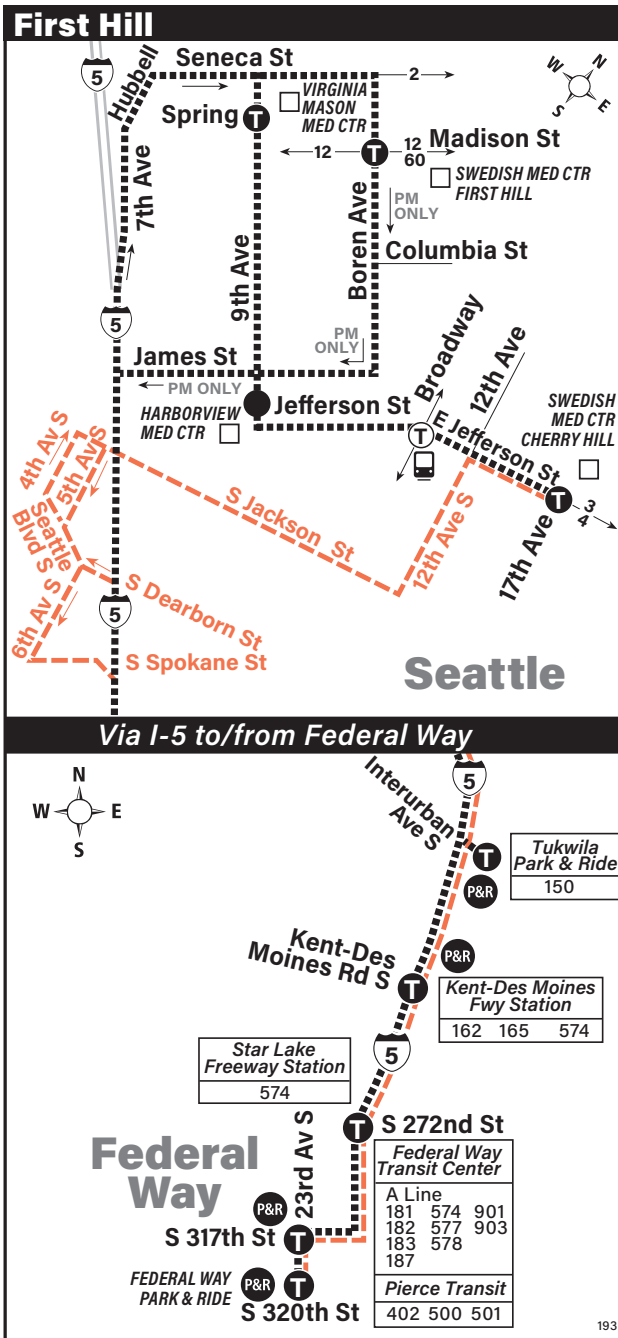

September 2, 2023 thru
March 29, 2024

Del 2 de septiembre de 2023
al 29 de marzo de 2024

193

Federal Way, Star Lake, Kent-Des Moines Freeway Station, Tukwila P&R, First Hill

This route does not operate on weekends or holidays.

MAP LEGEND LEYENDA DEL MAPA

- Limited or no stops. Limitado o sin paradas.
- Snow route. Ruta de nieve.
- **TIME POINT / PUNTO DE TIEMPO:** Street intersection from which departure times are shown on the schedules. Intersección de la calle desde donde se muestran los horarios de salida.
- Ⓣ **TIME POINT & TRANSFER POINT / TIEMPO Y PUNTO DE TRANSFERENCIA**
- Ⓟ **PARK & RIDE:** Free or pay parking area. Zona de aparcamiento gratuito o de pago. Streetcar Tranvia
- 🚊 **Streetcar Tranvia**

Express Service Information

To First Hill: Stops at Federal Way Park & Ride; Federal Way Transit Center; on S 317th St at 26th Ave S; Star Lake Freeway Station (I-5 at S 272nd St); at I-5 & Kent-Des Moines Freeway Station; southbound on Interurban Ave S at 48th Ave S; northbound on Interurban Ave S at 52nd Ave S; on Seneca St at 8th Ave; on 9th Ave at Spring St, Marion St, Cherry St and Jefferson St; and on E Jefferson St at Broadway, 12th Ave and 17th Ave.

To Federal Way: Stops on E Jefferson St at 18th Ave and 12th Ave; on Jefferson St at Broadway and 9th Ave; on 9th Ave at Spring St; on Boren Ave at Seneca St, Madison St and Columbia St; northbound on Interurban Ave S at 52nd Ave S and 48th Ave S; at I-5 & Kent-Des Moines Freeway Station; at Star Lake Freeway Station (I-5 & S 272nd); on S 317th St at 26th Ave S; at Federal Way Transit Center and Federal Way Park & Ride.