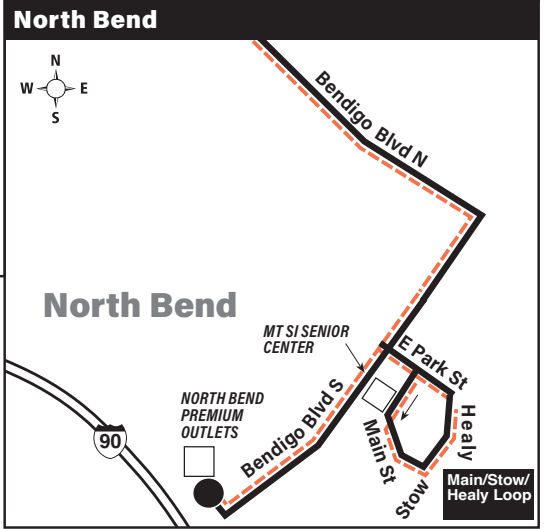

September 2, 2023 thru
March 29, 2024

Del 2 de septiembre de 2023
al 29 de marzo de 2024

208

North Bend, Snoqualmie, Issaquah

This route does not operate on Sundays or holidays.

Snow/ Emergency Service

Servicio en caso de nieve o emergencia

During most snow conditions, this bus will follow the special snow routing shown on the map. If Metro declares an emergency, the bus will not operate. Visit kingcounty.gov/metro/snow to register for **Transit Alerts** and to learn more.

En la mayoría de las condiciones de nieve, este autobús seguirá la ruta especial en caso de nieve como se indica en el mapa. Si Metro declara una emergencia, el autobús no circulará. Visite kingcounty.gov/metro/snow para registrarse y recibir las **alertas de transporte público** y obtener más información.

Special Service Information

From Issaquah Transit Center, Sound Transit Route 554 provides service to/from Eastgate, Mercer Island and downtown Seattle.

Note: The fare on Route 554 is $3.25 ($1.00 youth/LIFT/senior/ disabled) at all times.

Route 271 provides service between Bellevue College and the University District via Bellevue Transit Center and UW Station (1 Line).