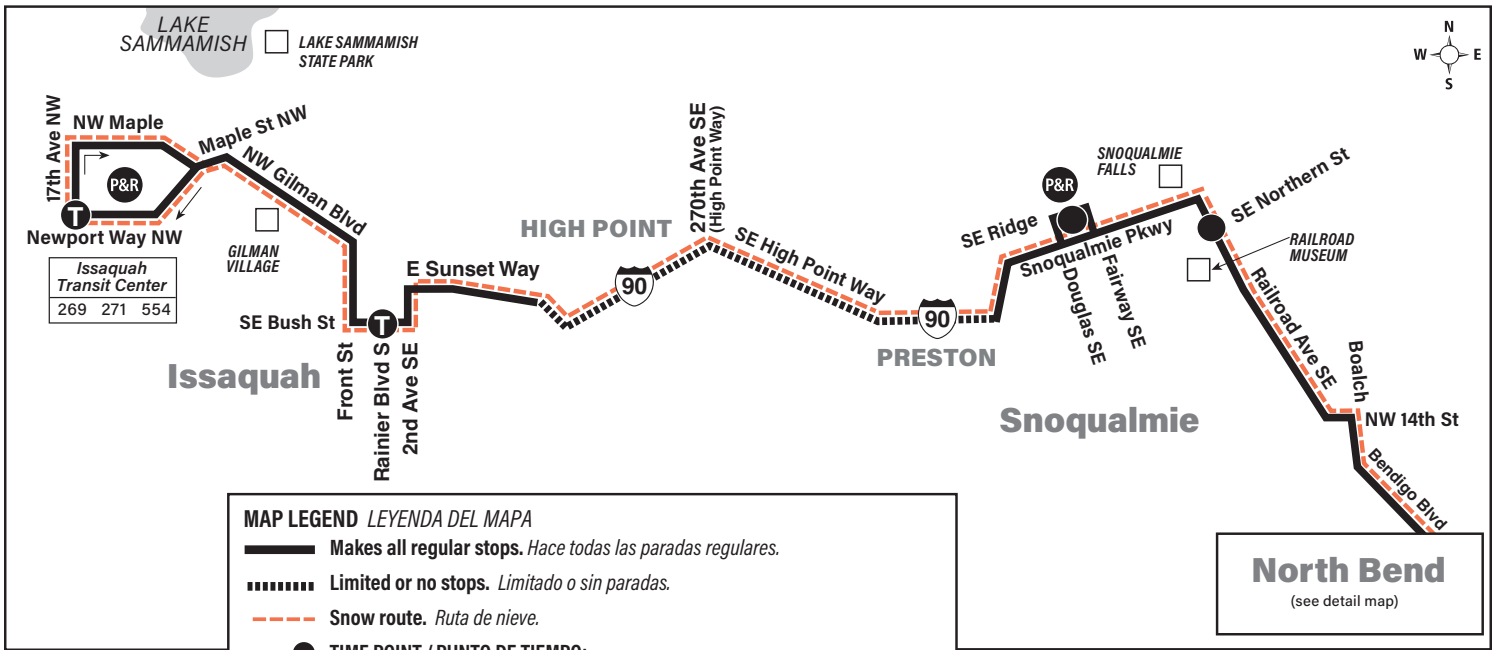

September 2, 2023 thru  
March 29, 2024

Del 2 de septiembre de 2023  
al 29 de marzo de 2024

## North Bend, Snoqualmie, Issaquah

This route does not operate on Sundays or holidays.

### Special Service Information

From Issaquah Transit Center, Sound Transit Route 554 provides service to/from Eastgate, Mercer Island and downtown Seattle.

**Note:** The fare on Route 554 is \$3.25 (\$1.00 youth/LIFT/senior/ disabled) at all times.

Route 271 provides service between Bellevue College and the University District via Bellevue Transit Center and UW Station (1 Line).