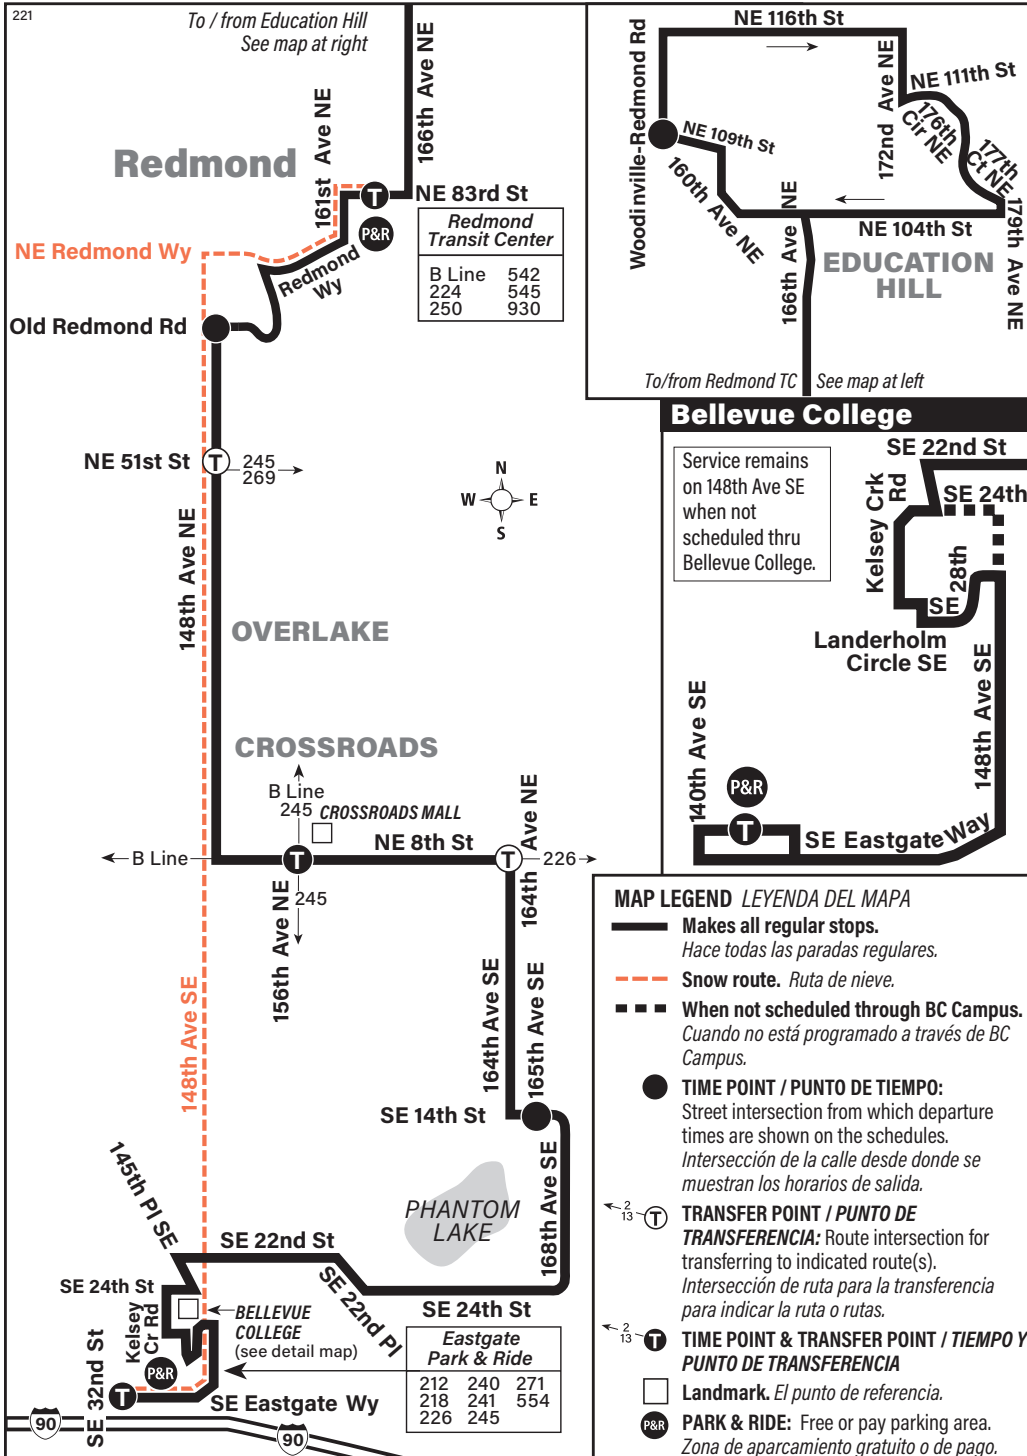

September 2, 2023 thru March 29, 2024

Del 2 de septiembre de 2023 al 29 de marzo de 2024

221

Education Hill, Redmond, Overlake, Crossroads, Bellevue College, Eastgate P&R

Snow / Emergency Service Servicio en caso de nieve o emergencia

During most snow conditions, this bus will follow the special snow routing shown on the map. If Metro declares an emergency, the bus will not operate. Visit kingcounty.gov/metro/snow to register for **Transit Alerts** and to learn more.

En la mayoría de las condiciones de nieve, este autobús seguirá la ruta especial en caso de nieve como se indica en el mapa. Si Metro declara una emergencia, el autobús no circulará. Visite kingcounty.gov/metro/snow para registrarse y recibir las alertas de transporte público y obtener más información.

Special Service Information

Saturday and Sunday service does not enter the Bellevue College campus. Service remains on 148th Ave SE.