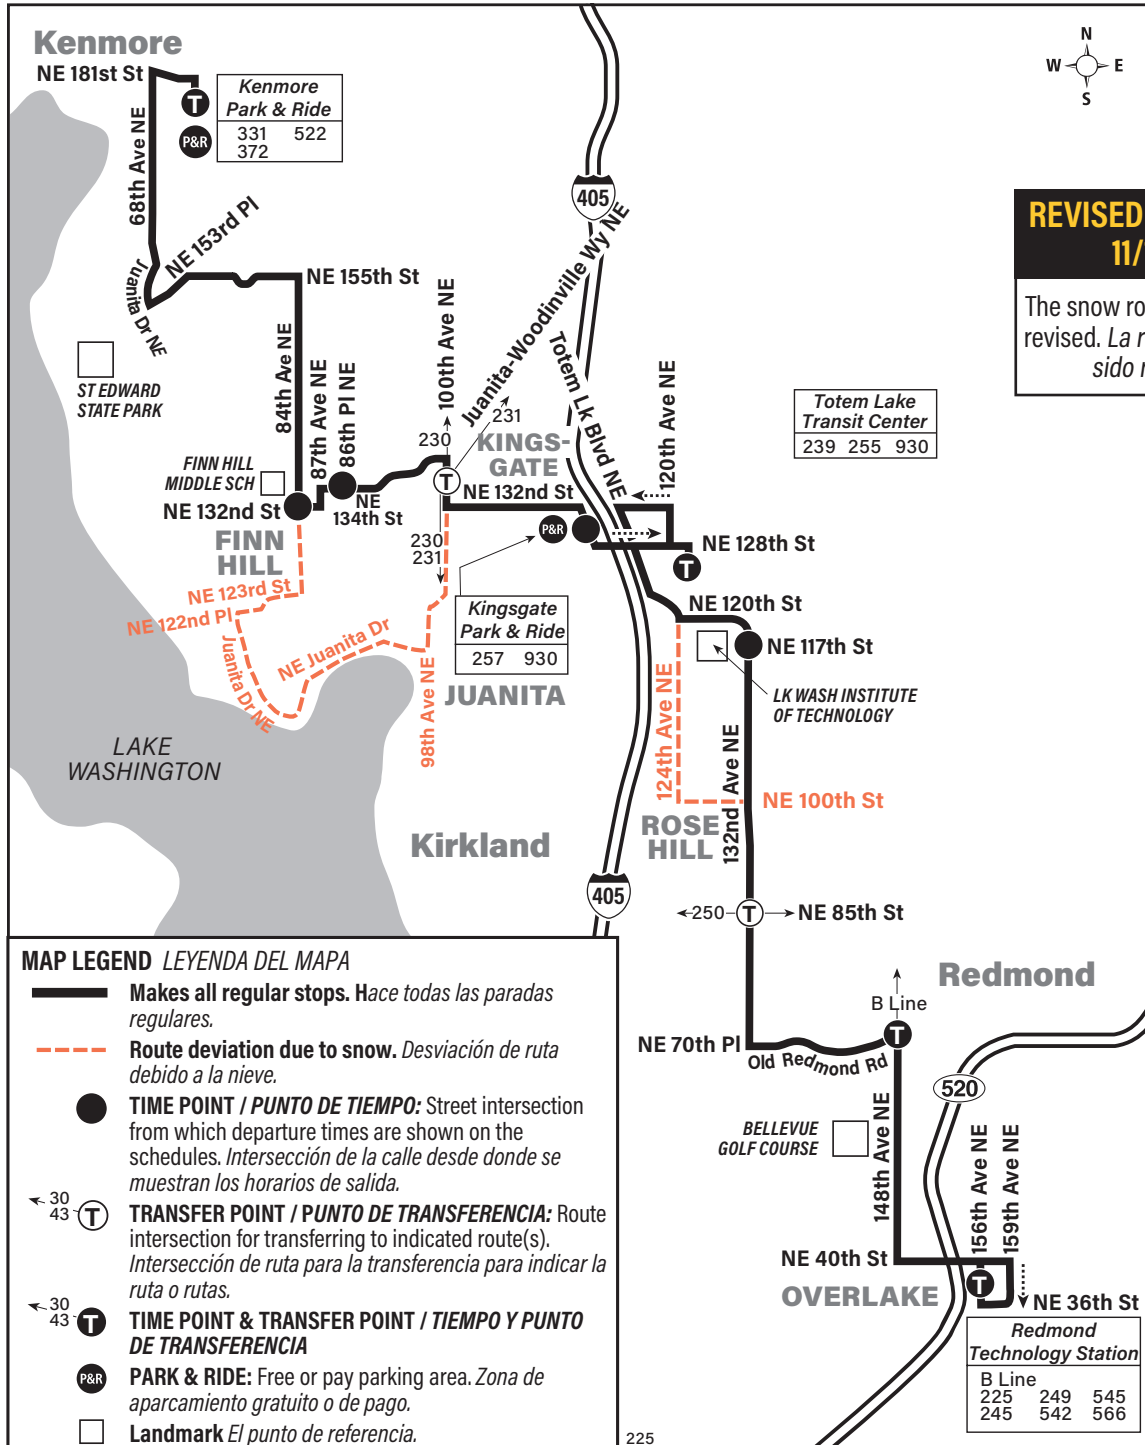

September 2, 2023 thru
March 29, 2024

Del 2 de septiembre de 2023
al 29 de marzo de 2024

225

REVISED / REVISADO 11/14/23

Kenmore, Kingsgate, Totem Lake, Redmond, Overlake

REVISED / REVISADO 11/14/23

The snow routing has been revised. La ruta de nieve ha sido revisada.

Route 225 Monday thru Friday to Redmond Technology Station

Servicio de lunes a viernes a Redmond Technology Station

	Finn Hill					
Kenmore P&R	NE 132nd St & 86th PI NE	Kingsgate P&R	Totem Lake TC Bay 2	132nd Ave NE & Lake Wash Inst of Tech	148th Ave NE & Old Redmond Rd	Redmond Technology Station Bay 4
Stop #76372	Stop #69876	Stop #74721	Stop #74232	Stop #80509	Stop #73130	Stop #71345
5:15	5:27	5:35	5:39	5:46	5:56	6:03
6:20	6:33	6:42	6:47	6:56	7:06	7:14
7:20	7:35	7:45	7:51	8:00	8:10	8:21
8:20	8:35	8:45	8:51	9:00	9:10	9:21
9:20	9:35	9:45	9:51	10:00	10:10	10:21
10:20	10:34	10:44	10:50	10:59	11:09	11:19
11:20	11:34	11:44	11:50	11:59	12:09	12:19
12:20	12:34	12:44	12:50	12:59	1:09	1:19
1:20	1:34	1:44	1:50	1:59	2:09	2:19
2:20	2:35	2:45	2:51	3:00	3:10	3:21
3:20	3:35	3:46	3:52	4:02	4:12	4:23
4:20	4:35	4:46	4:52	5:02	5:12	5:23
5:20	5:35	5:46	5:52	6:01	6:11	6:21
6:20	6:34	6:44	6:50	6:58	7:07	7:16
7:20	7:34	7:42	7:47	7:55	8:04	8:13
8:20	8:33	8:41	8:46	8:54	9:03	9:12
9:46	9:59	10:07	10:12	10:19	10:28	10:37