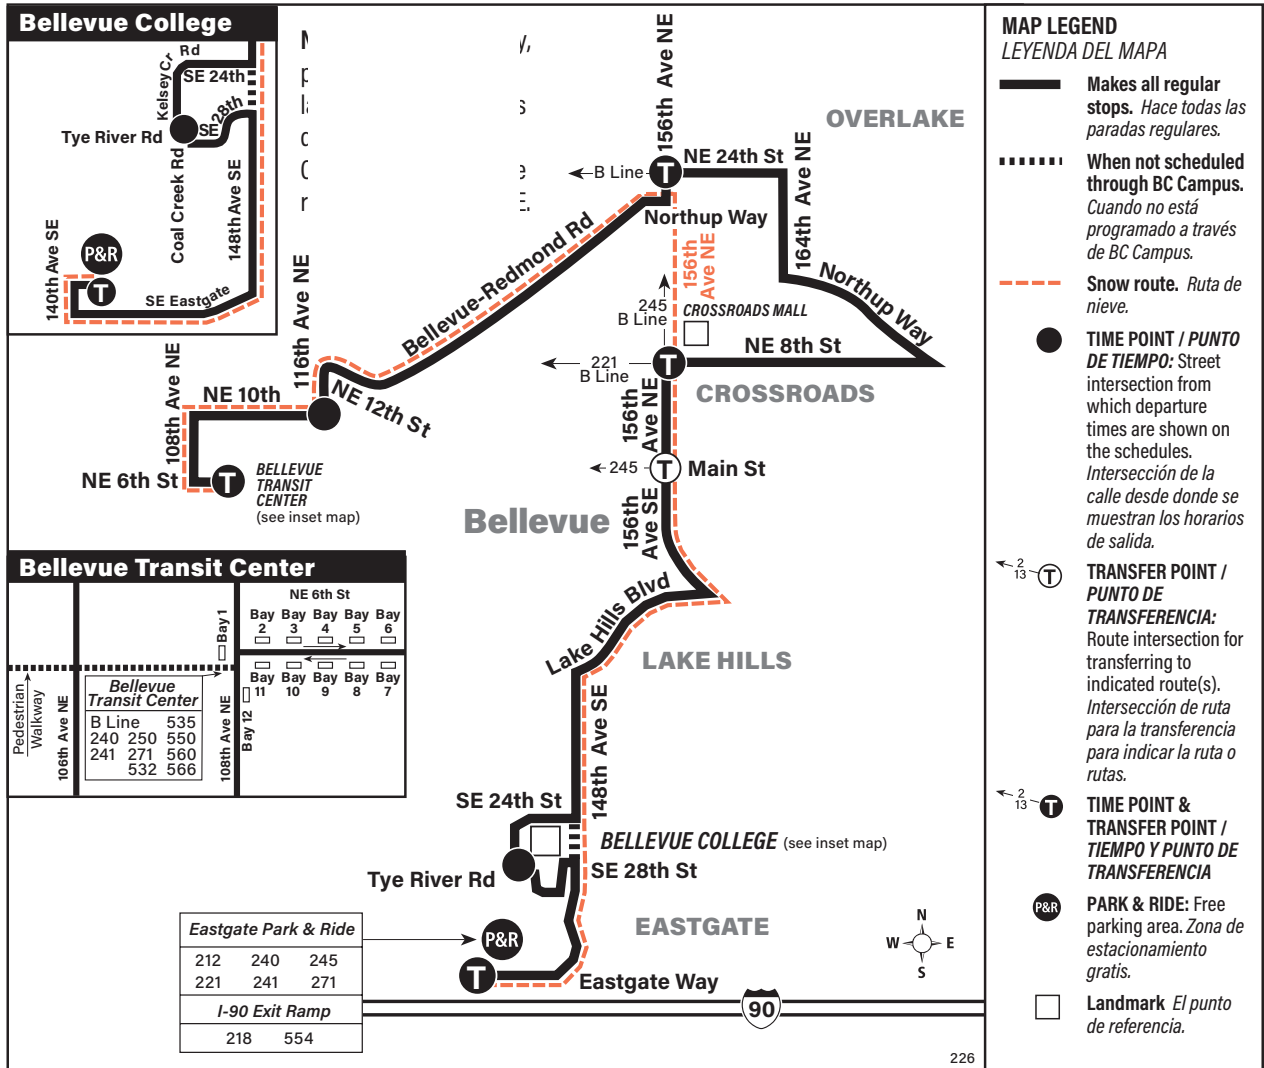

September 2, 2023 thru March 29, 2024

Del 2 de septiembre de 2023 al 29 de marzo de 2024

226

Bellevue, Overlake, Crossroads, Lake Hills, Bellevue College, Eastgate P&R

Snow/ Emergency Service

Servicio en caso de nieve o emergencia

During most snow conditions, this bus will follow the special snow routing shown on the map. If Metro declares an emergency, the bus will not operate. Visit kingcounty.gov/metro/snow to register for Transit Alerts and to learn more.

Special Service Information

Saturday, Sunday, plus early morning and late-night weekday trips do not enter Bellevue College campus. Service remains on 148th Ave SE.

Route 226 Monday thru Friday to Crossroads, Bellevue

Servicio de lunes a viernes a Crossroads, Bellevue

		Crossroads			
Eastgate P&R Bay 1	Bellevue College	156th Ave NE & NE 8th St	156th Ave NE & NE 24th St	NE 10th St & NE 116th Ave NE	Bellevue TC Bay 1
Stop #67014	Stop #72984	Stop #68740	Stop #68390	Stop #69028	Stop #85630
5:12	—	5:21	5:31	5:41	5:45
5:42	—	5:51	6:01	6:11	6:15
6:06	6:11	6:20	6:29	6:40	6:45
6:31	6:36	6:45	6:55	7:07	7:14
6:59	7:04	7:14	7:25	7:38	7:45
7:26	7:31	7:42	7:54	8:08	8:15
7:57	8:02	8:14	8:27	8:42	8:49
8:26	8:31	8:43	8:56	9:11	9:18
8:55	9:00	9:11	9:22	9:36	9:43
9:20	9:25	9:36	9:47	10:01	10:08
9:48	9:53	10:03	10:14	10:28	10:35
10:20	10:25	10:35	10:46	11:00	11:07
10:54	10:59	11:09	11:19	11:33	11:40
11:24	11:29	11:39	11:49	12:04	12:11
11:56	12:01	12:11	12:21	12:36	12:43
12:29	12:34	12:44	12:54	1:08	1:15
1:00	1:05	1:16	1:26	1:40	1:47
1:29	1:34	1:45	1:55	2:09	2:17
1:58	2:03	2:15	2:26	2:40	2:48
2:30	2:35	2:47	2:58	3:12	3:20
2:59	3:04	3:16	3:28	3:44	3:53
3:24	3:29	3:41	3:53	4:09	4:18
3:52	3:57	4:09	4:21	4:37	4:46
4:20	4:26	4:38	4:50	5:06	5:15
4:52	4:58	5:10	5:22	5:38	5:47
5:19	5:26	5:38	5:50	6:06	6:15
5:52	5:59	6:11	6:23	6:37	6:45
6:34	6:40	6:51	7:01	7:13	7:20
7:03	7:08	7:17	7:27	7:38	7:45
7:50	7:55	8:03	8:13	8:24	8:30
8:50	8:55	9:03	9:13	9:24	9:30
9:50	9:55	10:03	10:13	10:24	10:30
10:53	10:58	11:06	11:14	11:24	11:28