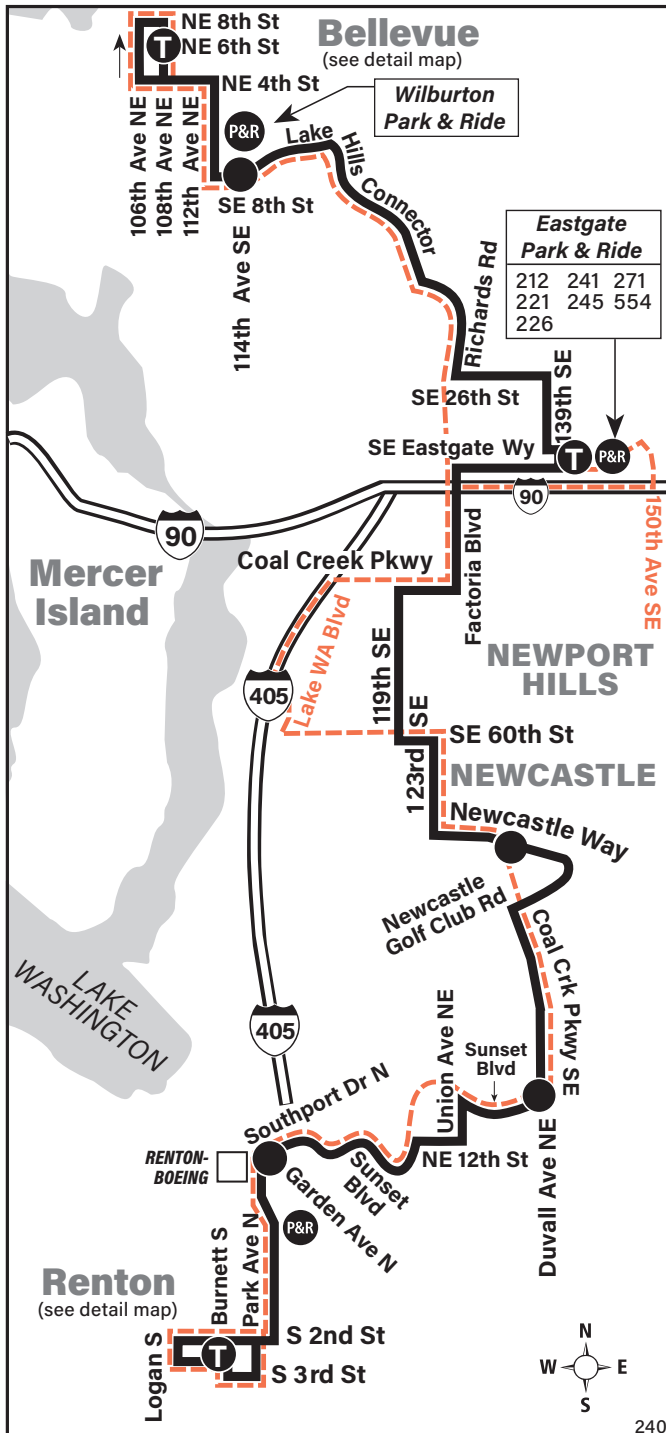

September 2, 2023 thru
March 29, 2024

Del 2 de septiembre de 2023
al 29 de marzo de 2024

240

REVISED / REVISADO 11/14/23

Bellevue, Eastgate, Newport Hills, Newcastle, Renton Boeing, Renton

MAP LEGEND / LEYENDA DEL MAPA

Route 240 Sunday to Renton

Servicio de domingo a Renton

	Wilburton P&R		Newcastle	Renton Highlands	The Landing	
Bellevue TC Bay 1	SE 8th St & 114th Ave SE	Eastgate P&R Bay 2	Newcastle Way & Coal Creek Pkwy	NE Sunset Blvd & Duvall Ave NE	Garden Ave N & Southport Dr N	Renton TC Bay 3
Stop #85630	Stop #70820	Stop #67015	Stop #65252	Stop #40125	Stop #45191	Stop #46478
7:35	7:41	7:48	8:04	8:12†	8:18†	8:24†
8:05	8:11	8:18	8:34	8:42†	8:48†	8:54†
8:35	8:41	8:48	9:04	9:12†	9:18†	9:24†
9:05	9:11	9:18	9:36	9:44†	9:50†	9:56†
9:35	9:41	9:48	10:06	10:14†	10:21†	10:28†
10:05	10:11	10:18	10:38	10:46†	10:53†	11:00†
10:35	10:41	10:48	11:08	11:16†	11:23†	11:30†
11:05	11:11	11:18	11:38	11:46†	11:53†	12:00†
11:35	11:41	11:48	12:08	12:16†	12:23†	12:30†
12:05	12:11	12:18	12:38	12:46†	12:53†	1:00†
12:35	12:41	12:48	1:08	1:16†	1:24†	1:32†
1:05	1:11	1:18	1:38	1:47†	1:55†	2:03†
1:35	1:41	1:48	2:08	2:17†	2:25†	2:33†
2:05	2:11	2:18	2:38	2:47†	2:55†	3:03†
2:35	2:41	2:48	3:08	3:17†	3:25†	3:33†
3:05	3:11	3:18	3:38	3:47†	3:55†	4:03†
3:35	3:41	3:48	4:08	4:17†	4:25†	4:33†
4:05	4:11	4:18	4:38	4:47†	4:55†	5:03†
4:35	4:41	4:48	5:08	5:17†	5:25†	5:33†
5:05	5:11	5:18	5:38	5:47†	5:55†	6:03†
5:35	5:41	5:48	6:08	6:17†	6:24†	6:32†
6:05	6:11	6:18	6:36	6:45†	6:52†	7:00†
6:35	6:41	6:48	7:06	7:15†	7:22†	7:29†
7:05	7:11	7:18	7:36	7:44†	7:51†	7:58†
7:35	7:41	7:48	8:04	8:12†	8:19†	8:26†
8:05	8:11	8:18	8:34	8:42†	8:49†	8:56†
8:35	8:41	8:48	9:04	9:12†	9:19†	9:26†
9:05	9:11	9:18	9:34	9:42†	9:49†	9:56†
9:35	9:41	9:48	10:04	10:12†	10:19†	10:26†
10:05	10:11	10:18	10:34	10:42†	10:49†	10:56†
11:05	11:11	11:18	11:34	11:42†	11:49†	11:56†