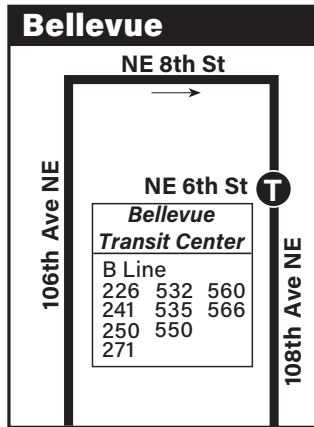

September 2, 2023 thru
March 29, 2024

Del 2 de septiembre de 2023
al 29 de marzo de 2024

240

REVISED / REVISADO 11/14/23

Bellevue, Eastgate, Newport Hills, Newcastle, Renton Boeing, Renton

MAP LEGEND / LEYENDA DEL MAPA

Route 1 Saturday 1 to Downtown Seattle

Servicio de sábado el centro de Seattle

Queen Anne Hill	Lower Queen Anne	Downtown Seatt	
10th Ave W & W Fulton St	Queen Anne Ave N & W Mercer St	3rd Ave & Cedar St	3rd Ave & Union
Stop #2010	Stop #2672	Stop #222	Stop #4
—	—	6:24	6:31
6:42	6:49	6:54	7:01
7:12	7:19	7:24†	7:31
7:42	7:49	7:54	8:01
8:12	8:19	8:24	8:31
8:42	8:49	8:54	9:01
9:12	9:19	9:24	9:31
9:41	9:48	9:53	10:01
10:11	10:18	10:23	10:31