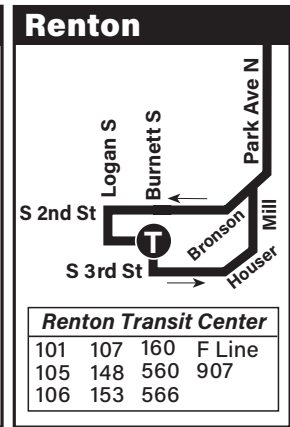

September 2, 2023 thru
March 29, 2024

Del 2 de septiembre de 2023
al 29 de marzo de 2024

240

REVISED / REVISADO 11/14/23

Bellevue, Eastgate, Newport Hills, Newcastle, Renton Boeing, Renton

MAP LEGEND / LEYENDA DEL MAPA

- **Makes all regular stops.**
  Hace todas las paradas regulares.
- **Snow route. Ruta de nieve.**
- **TIME POINT / PUNTO DE TIEMPO:**
  Street intersection from which departure times are shown on the schedules.
  Intersección de la calle desde donde se muestran los horarios de salida.
- **TRANSFER POINT / PUNTO DE TRANSFERENCIA:** Route intersection for transferring to indicated route(s).
  Intersección de ruta para la transferencia para indicar la ruta o rutas.
- **TIME POINT & TRANSFER POINT / TIEMPO Y PUNTO DE TRANSFERENCIA**
- **Landmark. El punto de referencia.**
- **PARK & RIDE:** Free or pay parking area.
  Zona de aparcamiento gratuito o de pago.

**REVISED / REVISADO
11/14/23**

The snow routing has been revised.
La ruta de nieve ha sido revisada.