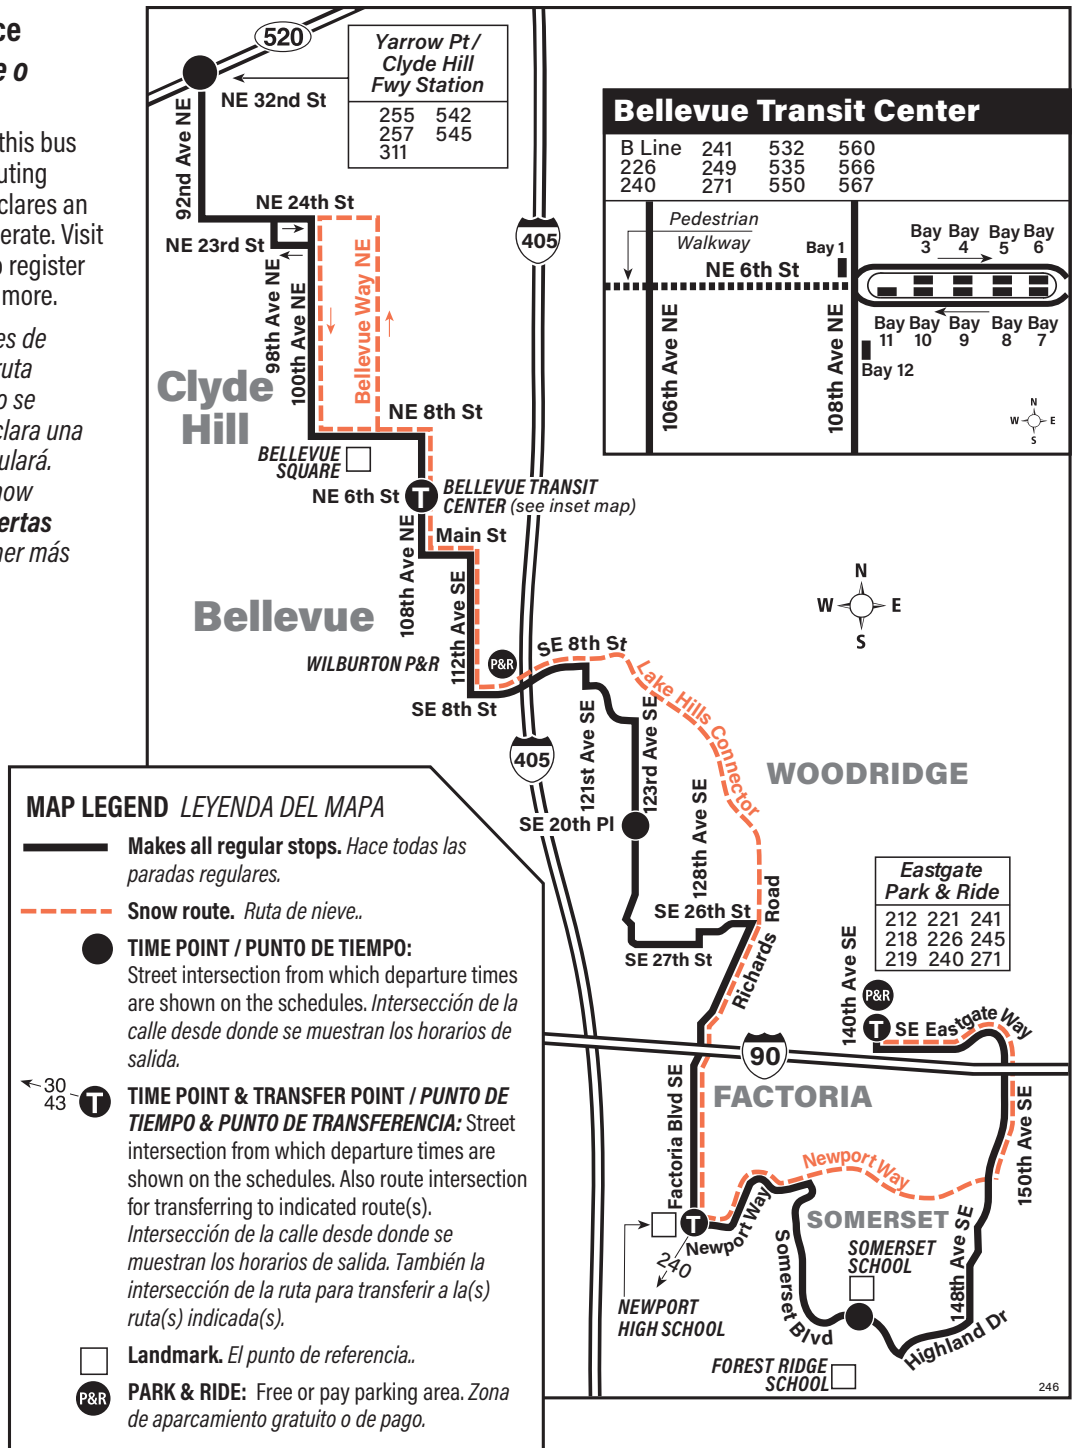

September 2, 2023 thru
March 29, 2024

Del 2 de septiembre de 2023
al 29 de marzo de 2024

246

Clyde Hill, Bellevue, Woodridge, Factoria, Somerset, Eastgate P&R

This route does not operate on weekends or holidays.

Route 246 Monday thru Friday to Bellevue, Clyde Hill

Servicio de lunes a viernes a Bellevue, Clyde Hill

	Factoria	Woodridge		Clyde Hill/ Yarrow Pt Station		
Eastgate P&R Bay 1	Somerset School	Factoria Blvd SE & SE Newport Way	123rd Ave SE & SE 20th Pl	Bellevue TC Bay 12	92nd Ave NE & Yarrow Pt Sta	Bellevue TC Bay 1
Stop #67014	Stop #72881	Stop #80380	Stop #99751	Stop #68007	Stop #65940	Stop #85630
5:13	5:19	5:24	5:31	5:40	5:49‡	5:58‡
6:09	6:16	6:22	6:31	6:42	6:53‡	7:04‡
6:58	7:05	7:11	7:20	7:31	7:42‡	7:53‡
8:05	8:12	8:19	8:29	8:40	8:53‡	9:04‡
9:07	9:14	9:19	9:28	9:38	9:49‡	10:00‡
10:11	10:18	10:23	10:32	10:42	10:53‡	11:04‡
11:11	11:18	11:23	11:32	11:42	11:53‡	12:04‡
12:10	12:17	12:22	12:32	12:42	12:53‡	1:06‡
1:06	1:13	1:18	1:28	1:38	1:49‡	2:02‡
2:09	2:16	2:21	2:31	2:41	2:52‡	3:05‡
3:07	3:14	3:19	3:29	3:41	3:52‡	4:05‡
4:20	4:27	4:32	4:42	4:54	5:05‡	5:18‡
5:20	5:27	5:32	5:42	5:54	6:05‡	6:18‡
6:35	6:42	6:47	6:56	7:08	7:19‡	7:32‡

Bold PM time
‡ Estimated time.

Route 246 Monday thru Friday to Somerset, Eastgate P&R

Servicio de lunes a viernes a Somerset, Eastgate Park & Ride

	Woodridge	Factoria		
Bellevue TC Bay 1	123rd Ave SE & SE 20th Pl	Factoria Blvd SE & SE Newport Way	Somerset School	Eastgate P&R Bay 2
Stop #85630	Stop #99750	Stop #64845	Stop #72882	Stop #67015
6:11	6:19	6:27	6:32	6:38
7:11	7:20	7:29	7:35	7:44
8:08	8:17	8:26	8:32	8:41
9:17	9:26	9:35	9:41	9:50
10:14	10:23	10:32	10:38	10:47
11:18	11:27	11:36	11:42	11:51
12:17	12:26	12:35	12:41	12:50
1:20	1:29	1:38	1:44	1:53
2:16	2:25	2:34	2:40	2:49
3:21	3:31	3:45	3:52	4:01
4:21	4:31	4:43	4:49	4:58
5:35	5:44	5:56	6:02	6:11
6:38	6:47	6:56	7:01	7:09
7:45	7:53	8:02	8:07	8:15