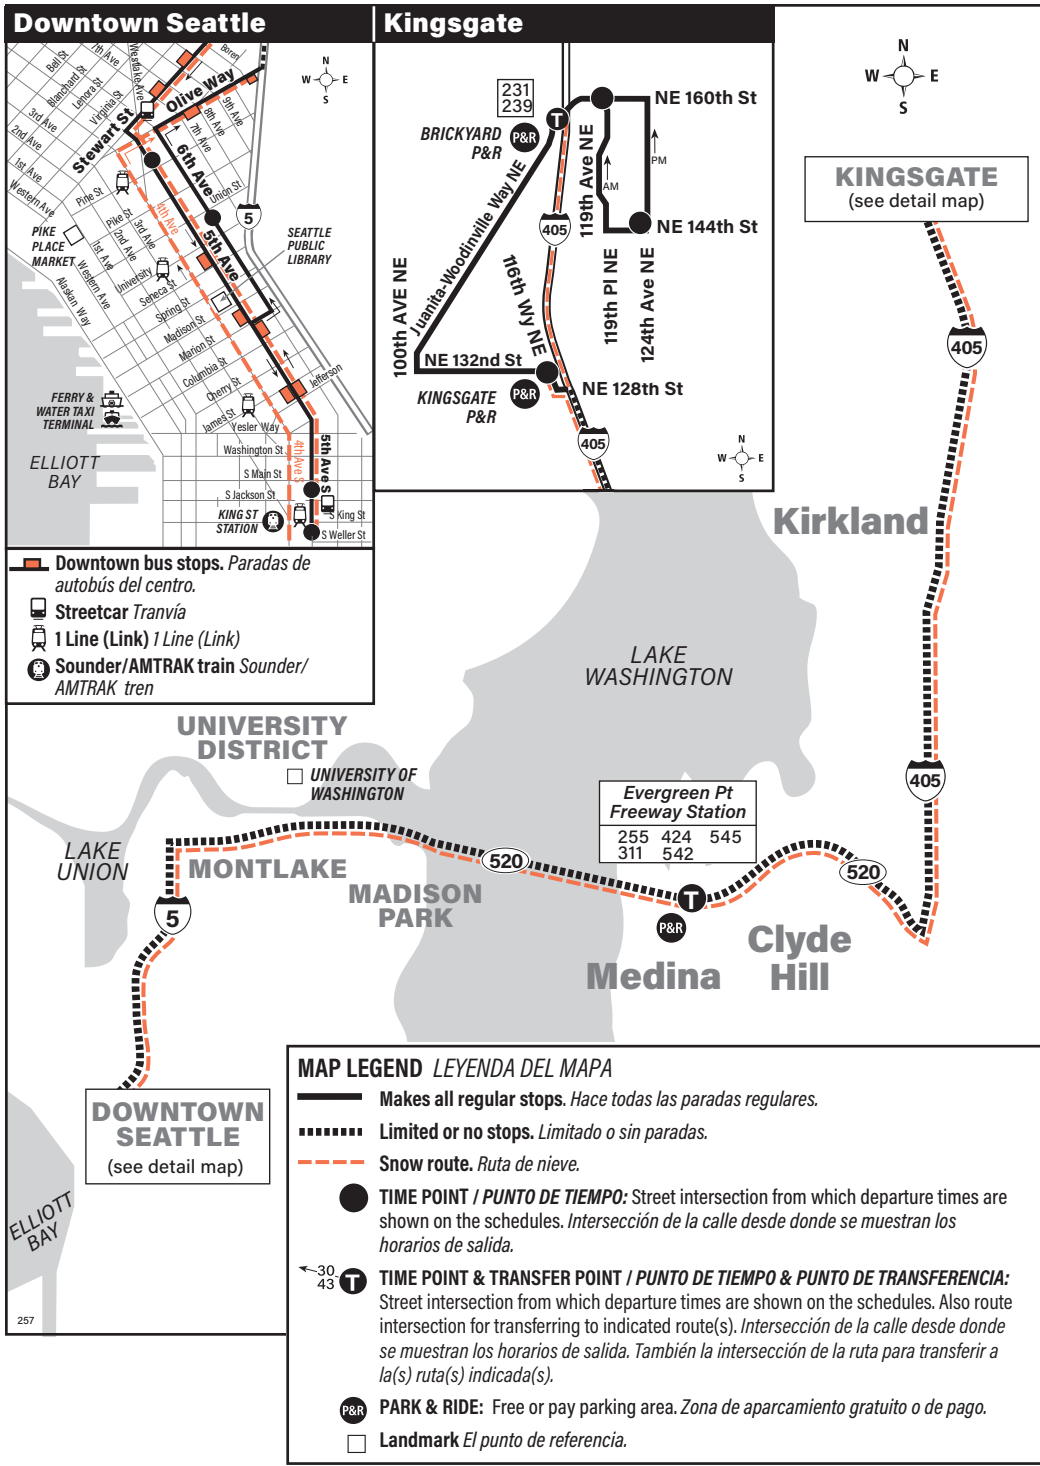

# 257

(Route 252 suspended)(includes partial service on Route 311)

## Kingsgate, Kingsgate P&R, Evergreen Point, Downtown Seattle

This route does not operate on weekends or holidays.

## Route 257 Monday thru Friday to Downtown Seattle

Servicio de lunes a viernes al centro de Seattle

Route	Kingsgate				Evergreen Point Station	Downtown Seattle	Chinatown/ Int'l District
	Juanita-Wood Way & Brickyard P&R	124th Ave NE & NE 144th St	119th Ave NE & NE 160th St	Kingsgate P&R	SR-520 & Evergreen Pt Rd	5th Ave & Pine St	5th Ave S & S Weller St
Route	Stop #70310	Stop #81456	Stop #81472	Stop #74721	Stop #71355	Stop #760	Stop #844
257	4:54	4:58	5:01	5:11	5:22‡	5:35‡	5:41‡
311	5:35b‡	—	—	—	5:48‡	6:02‡	6:09‡
257	5:42	5:46	5:49	6:01	6:14‡	6:28‡	6:35‡
311	6:21b‡	—	—	—	6:36‡	6:51‡	6:59‡
257	6:27	6:31	6:34	6:48	7:01‡	7:15‡	7:22‡
311	7:07b‡	—	—	—	7:23‡	7:40‡	7:49‡
257	7:13	7:17	7:20	7:36	7:50‡	8:07‡	8:15‡
311	8:03b‡	—	—	—	8:19‡	8:36‡	8:45‡
257	8:12	8:16	8:19	8:34	8:48‡	9:05‡	9:13‡
311	9:05b‡	—	—	—	9:21‡	9:38‡	9:45‡

**b** Serves southbound I-405 & Brickyard P&R at this time.

**‡** Estimated time.