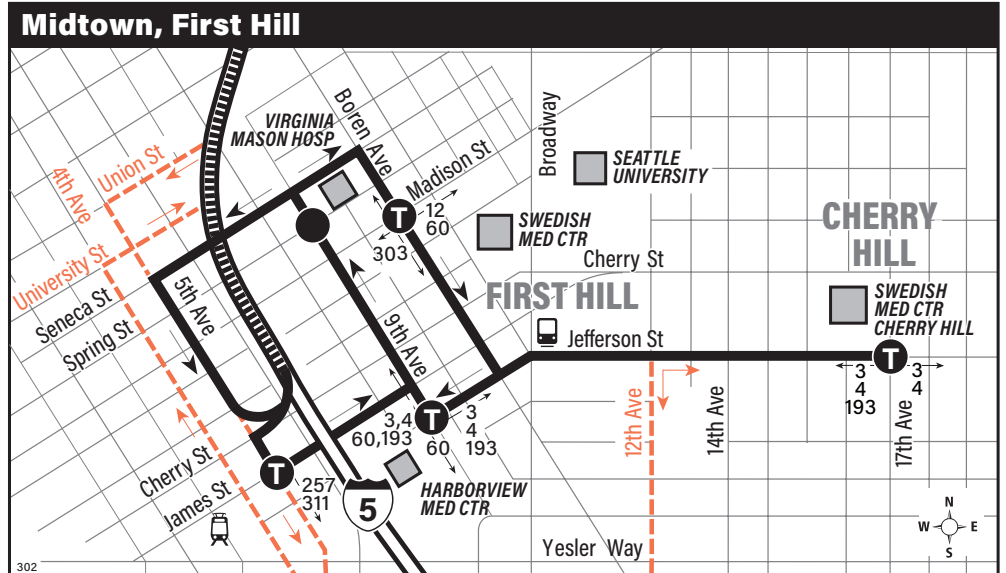

September 2, 2023 thru
March 29, 2024

Del 2 de septiembre de 2023
al 29 de marzo de 2024

302, 303

Richmond Beach, Aurora Village Transit Center, Northgate Station, First Hill, Cherry Hill

This route does not operate on weekends or holidays.

Limited Stop Information

Routes 302 and 303 make no stops between Aurora Village Transit Center and E Jefferson St & 17th Ave EXCEPT at the following locations:

To First Hill

- Meridian Ave N & N 198th St
- Meridian Ave N & N 190th St
- Meridian Ave N & N 185th St
- Meridian Ave N & N 180th St
- N 175th St & Meridian Ave N
- Northgate Station
- James St & 5th Ave
- 9th Ave & James St
- 9th Ave & Columbia St
- 9th Ave & Spring St
- Seneca St & 9th Ave
- Boren Ave & Madison St
- Boren Ave & Columbia St
- E Jefferson St & Broadway
- E Jefferson St & 12th Ave

To Aurora Village Transit Center

- E Jefferson St & 12th Ave
- Jefferson St & Broadway
- Jefferson St & 9th Ave
- 9th Ave & James St
- 9th Ave & Columbia St
- 9th Ave & Spring St
- 5th Ave & Spring St
- Northgate Station
- Meridian Ave N & N 175th St
- Meridian Ave N & N 180th St
- Meridian Ave N & N 185th St
- Meridian Ave N & N 190th St
- Meridian Ave N & N 198th St

Route 302, 303 Monday thru Friday to First Hill

Servicio de lunes a viernes a First Hill

	Richmond Beach		Meridian Park	Northgate	Downtown Seattle	First Hill	Cherry Hill
	Richmond Beach Dr NW & NW 195th Pl	Aurora Village TC Bay 3	N 175th St & Meridian Ave N	Northgate Station Bay 3	5th Ave & James St	Boren Ave & Madison St	E Jefferson St & 17th Ave
Route	Stop #74785	Stop #16103	Stop #75756	Stop #35319	Stop #1570	Stop #11085	Stop #12980
303	—	5:30	5:36	5:45	5:57‡	6:07‡	6:13‡
302	5:33	5:45	5:51	6:00	6:12‡	6:21‡	6:28‡
303	—	6:00	6:06	6:15	6:27‡	6:37‡	6:43‡
302	6:02	6:14	6:20	6:29	6:41‡	6:50‡	6:57‡
303	—	6:30	6:36	6:46	7:00‡	7:10‡	7:16‡
302	6:31	6:44	6:50	7:01	7:14‡	7:23‡	7:30‡
303	—	7:00	7:07	7:18	7:33‡	7:43‡	7:50‡
302	7:16	7:30	7:38	7:50	8:05‡	8:15‡	8:22‡
303	—	8:00	8:07	8:19	8:33‡	8:42‡	8:49‡