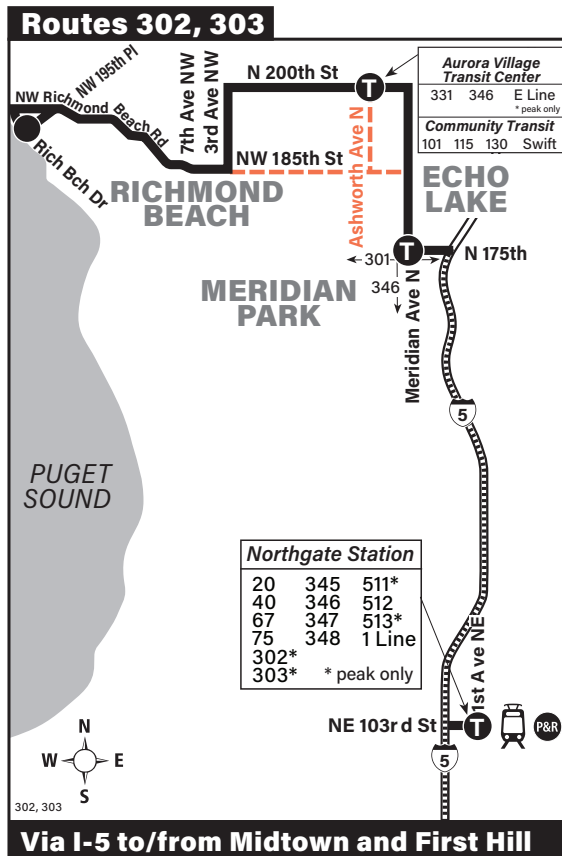

September 2, 2023 thru
March 29, 2024

Del 2 de septiembre de 2023
al 29 de marzo de 2024

302, 303

Richmond Beach, Aurora Village Transit Center, Northgate Station, First Hill, Cherry Hill

This route does not operate on weekends or holidays.

Limited Stop Information

Routes 302 and 303 make no stops between Aurora Village Transit Center and E Jefferson St & 17th Ave EXCEPT at the following locations:

To First Hill

- Meridian Ave N & N 198th St
- Meridian Ave N & N 190th St
- Meridian Ave N & N 185th St
- Meridian Ave N & N 180th St
- N 175th St & Meridian Ave N
- Northgate Station
- James St & 5th Ave
- 9th Ave & James St
- 9th Ave & Columbia St
- 9th Ave & Spring St
- Seneca St & 9th Ave
- Boren Ave & Madison St
- Boren Ave & Columbia St
- E Jefferson St & Broadway
- E Jefferson St & 12th Ave

To Aurora Village Transit Center

- E Jefferson St & 12th Ave
- Jefferson St & Broadway
- Jefferson St & 9th Ave
- 9th Ave & James St
- 9th Ave & Columbia St
- 9th Ave & Spring St
- 5th Ave & Spring St
- Northgate Station
- Meridian Ave N & N 175th St
- Meridian Ave N & N 180th St
- Meridian Ave N & N 185th St
- Meridian Ave N & N 190th St
- Meridian Ave N & N 198th St

Route 302, 303 Monday thru Friday to First Hill

Servicio de lunes a viernes a First Hill

	Richmond Beach		Meridian Park	Northgate	Downtown Seattle	First Hill	Cherry Hill
	Richmond Beach Dr NW & NW 195th Pl	Aurora Village TC Bay 3	N 175th St & Meridian Ave N	Northgate Station Bay 3	5th Ave & James St	Boren Ave & Madison St	E Jefferson St & 17th Ave
Route	Stop #74785	Stop #16103	Stop #75756	Stop #35319	Stop #1570	Stop #11085	Stop #12980
303	—	5:30	5:36	5:45	5:57‡	6:07‡	6:13‡
302	5:33	5:45	5:51	6:00	6:12‡	6:21‡	6:28‡
303	—	6:00	6:06	6:15	6:27‡	6:37‡	6:43‡
302	6:02	6:14	6:20	6:29	6:41‡	6:50‡	6:57‡
303	—	6:30	6:36	6:46	7:00‡	7:10‡	7:16‡
302	6:31	6:44	6:50	7:01	7:14‡	7:23‡	7:30‡
303	—	7:00	7:07	7:18	7:33‡	7:43‡	7:50‡
302	7:16	7:30	7:38	7:50	8:05‡	8:15‡	8:22‡
303	—	8:00	8:07	8:19	8:33‡	8:42‡	8:49‡