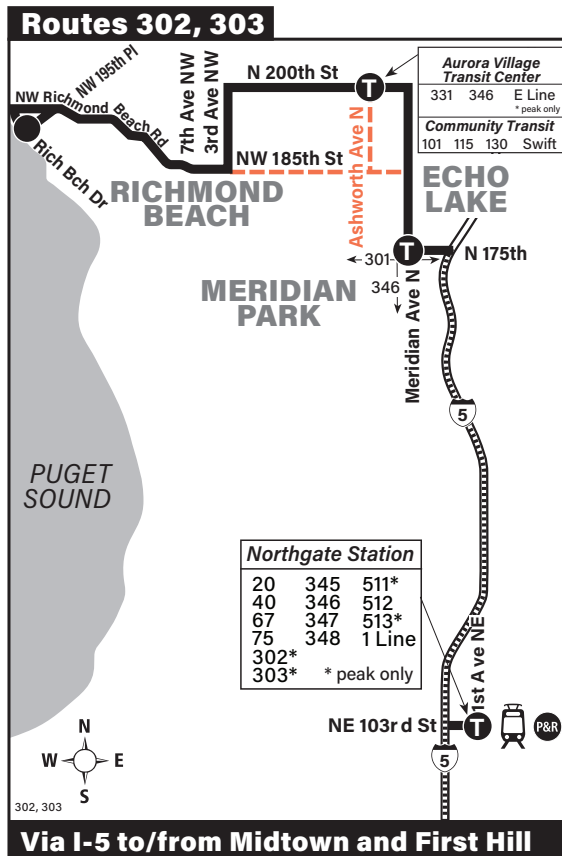

September 2, 2023 thru
March 29, 2024

Del 2 de septiembre de 2023
al 29 de marzo de 2024

302, 303

Richmond Beach, Aurora Village Transit Center,
Northgate Station, First Hill, Cherry Hill

This route does not operate
on weekends or holidays.

Limited Stop Information

Routes 302 and 303 make no stops between Aurora Village Transit Center and E Jefferson St & 17th Ave EXCEPT at the following locations:

To First Hill

- Meridian Ave N & N 198th St
- Meridian Ave N & N 190th St
- Meridian Ave N & N 185th St
- Meridian Ave N & N 180th St
- N 175th St & Meridian Ave N
- Northgate Station
- James St & 5th Ave
- 9th Ave & James St
- 9th Ave & Columbia St
- 9th Ave & Spring St
- Seneca St & 9th Ave
- Boren Ave & Madison St
- Boren Ave & Columbia St
- E Jefferson St & Broadway
- E Jefferson St & 12th Ave

To Aurora Village Transit Center

- E Jefferson St & 12th Ave
- Jefferson St & Broadway
- Jefferson St & 9th Ave
- 9th Ave & James St
- 9th Ave & Columbia St
- 9th Ave & Spring St
- 5th Ave & Spring St
- Northgate Station
- Meridian Ave N & N 175th St
- Meridian Ave N & N 180th St
- Meridian Ave N & N 185th St
- Meridian Ave N & N 190th St
- Meridian Ave N & N 198th St