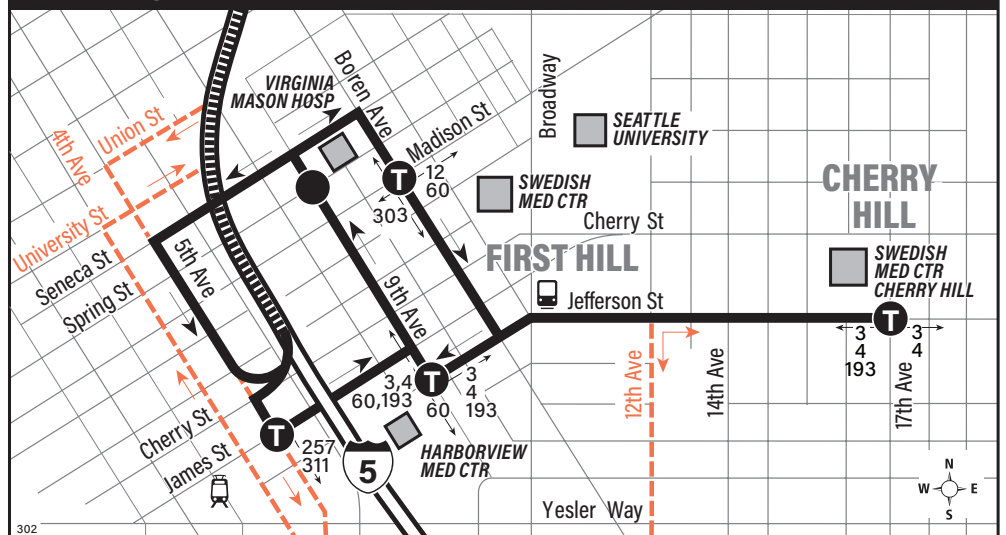

Midtown, First Hill