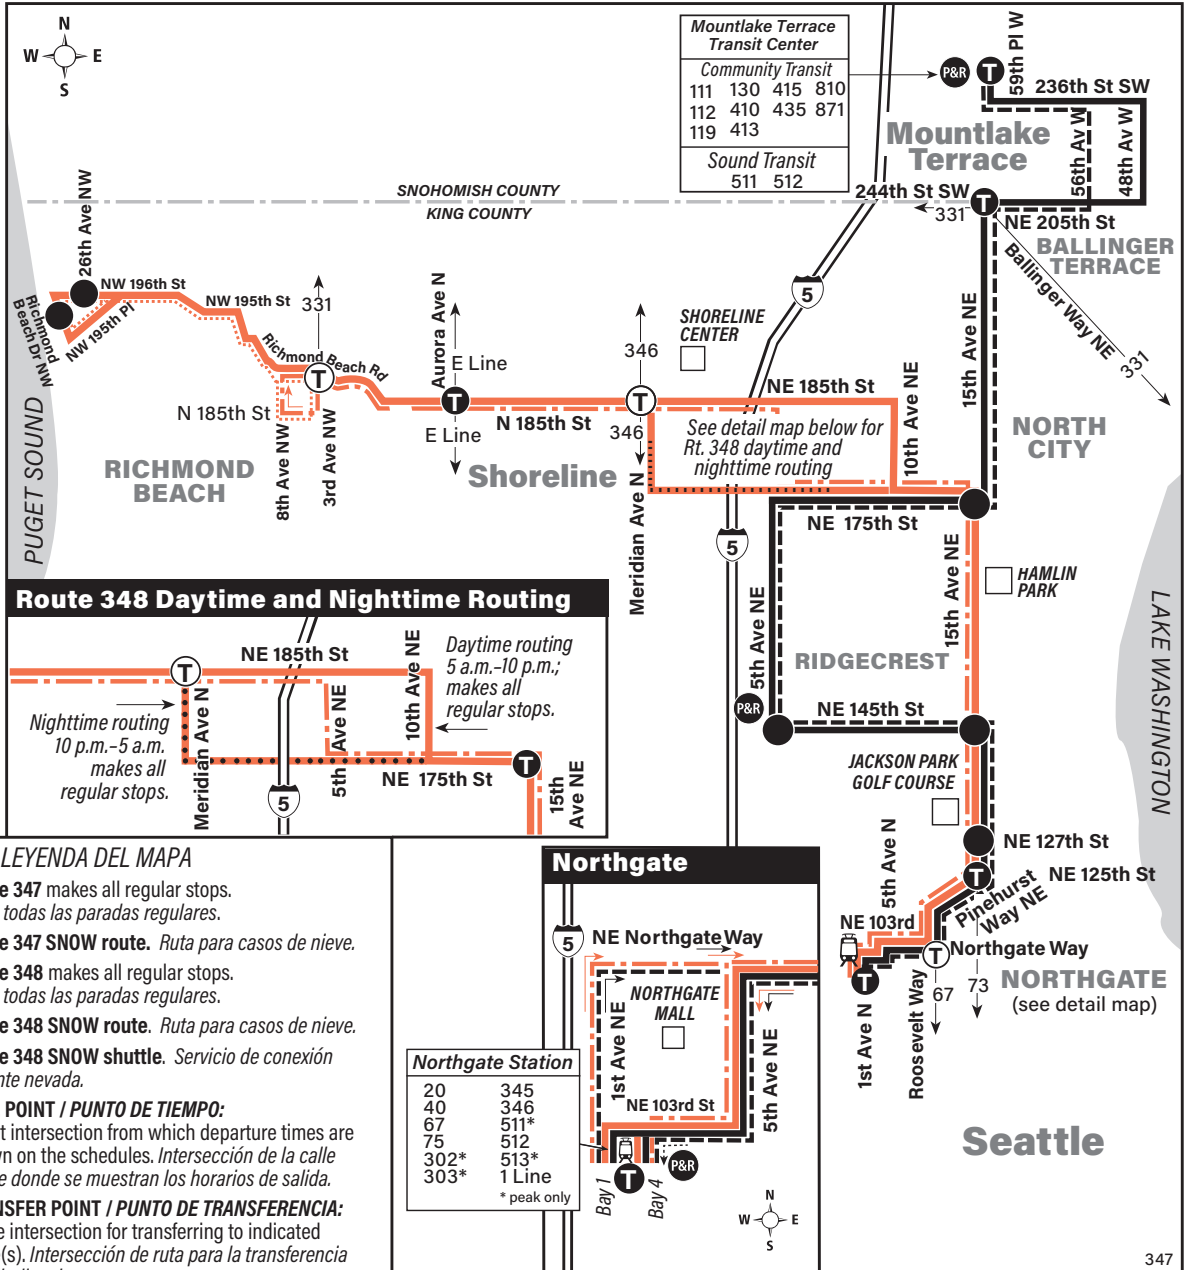

September 2, 2023 thru
March 29, 2024

Del 2 de septiembre de 2023
al 29 de marzo de 2024

347, 348

Richmond Beach, Mountlake Terrace,
Ballinger Terrace, North City,
Ridgecrest, Jackson Park, Northgate

Route 347, 348 Monday thru Friday to Northgate Station