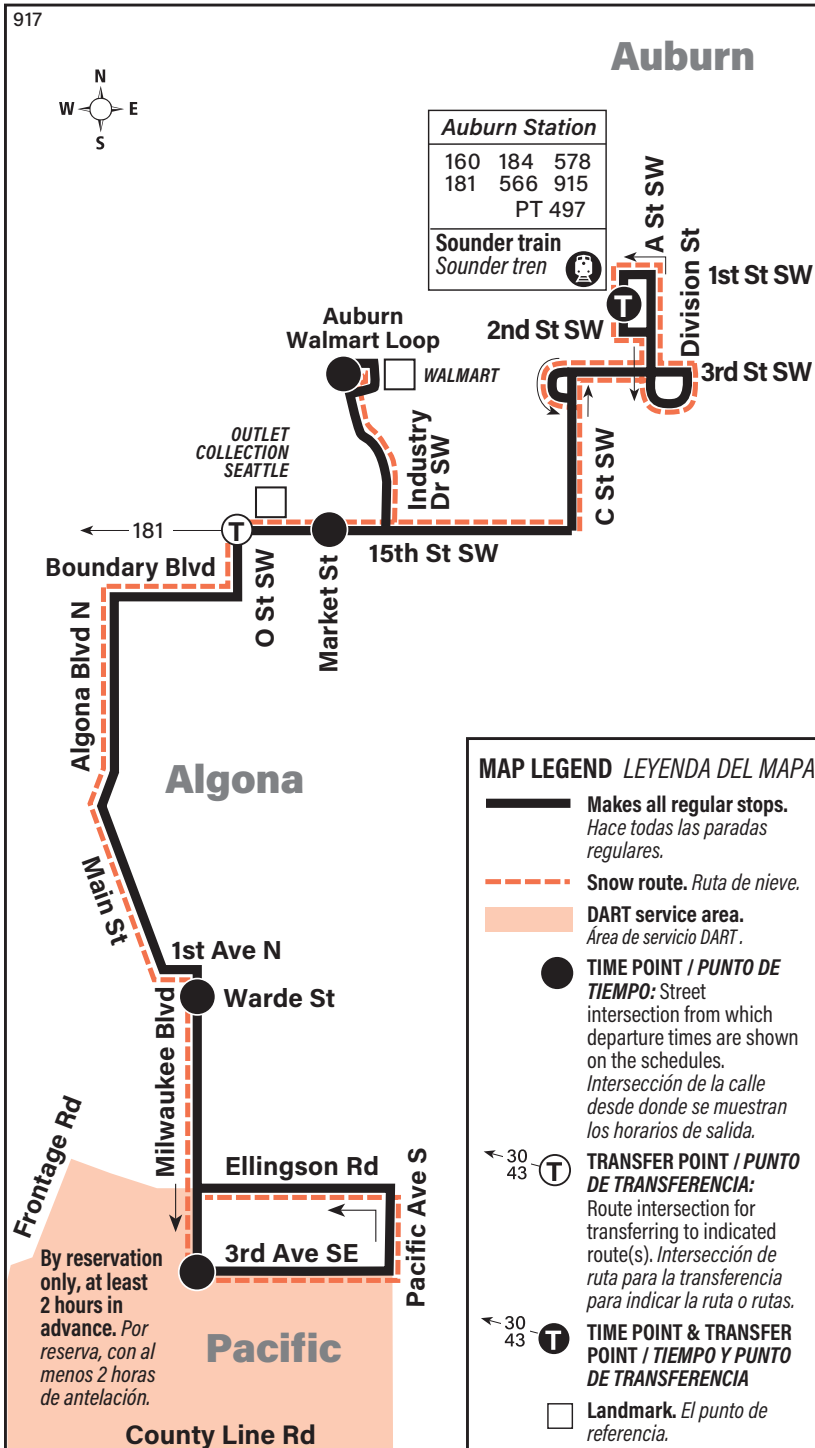

September 2, 2023 thru March 29, 2024

Del 2 de septiembre de 2023 al 29 de marzo de 2024

Auburn, Algona, Pacific

DART Service Information

Algona/Pacific accessible dial-a-ride transit (DART) offers you two transportation services: fixed and (limited) variable routing.

Route 917 provides DART service in portions of the Pacific/Algona area (see map) at the following times:

- Monday thru Friday (except holidays): 5 a.m. - 7 p.m.
- Saturday & Sunday: 8:30 a.m. - 5 p.m.

In addition, Route 917 provides DART service (deviations from the fixed route by request) in the portions of Algona/Pacific that are shaded on the map.

Route 917 Monday thru Friday to Auburn Station

Servicio de lunes a viernes a Auburn Station

Pacific	Algona	Outlet Collection Seattle		
3rd Ave SE & Milwaukie Blvd S	Milwaukie Blvd S & Warde St	15th St SW & Market St SW	Auburn Walmart Loop	Auburn Station Bay 4
Stop #81144	Stop #81178	Stop #57806	Stop #58345	Stop #57776
4:55	4:59	5:04	—	5:11
5:20	5:24	5:29	—	5:36
5:46	5:51	5:56	—	6:03
6:06	6:11	6:16	—	6:23
6:43	6:48	6:54	—	7:03
7:03	7:08	7:14	—	7:23
7:45	7:50	—	7:59b	8:10
8:19	8:24	—	8:33b	8:44
8:54	8:59	—	9:08b	9:19
9:26	9:31	—	9:40b	9:51
10:01	10:07	—	10:16b	10:28
10:27	10:33	—	10:42b	10:54
11:10	11:16	—	11:25b	11:37
11:46	11:52	—	12:01b	12:14
12:20	12:26	—	12:35b	12:48
12:55	1:01	—	1:10b	1:23
1:30	1:36	—	1:45b	1:58
2:05	2:11	—	2:20b	2:33
2:42	2:48	—	2:57b	3:11
3:19	3:25	—	3:35b	3:49
3:59	4:05	—	4:16b	4:30
4:39	4:45	—	4:56b	5:10
5:19	5:25	—	5:36b	5:50
6:00	6:06	—	6:15b	6:29
6:39	6:44	—	6:52b	7:05
Bold PM time				
b Makes all regular stops on 15th St SW before/after completing Auburn Walmart loop.				