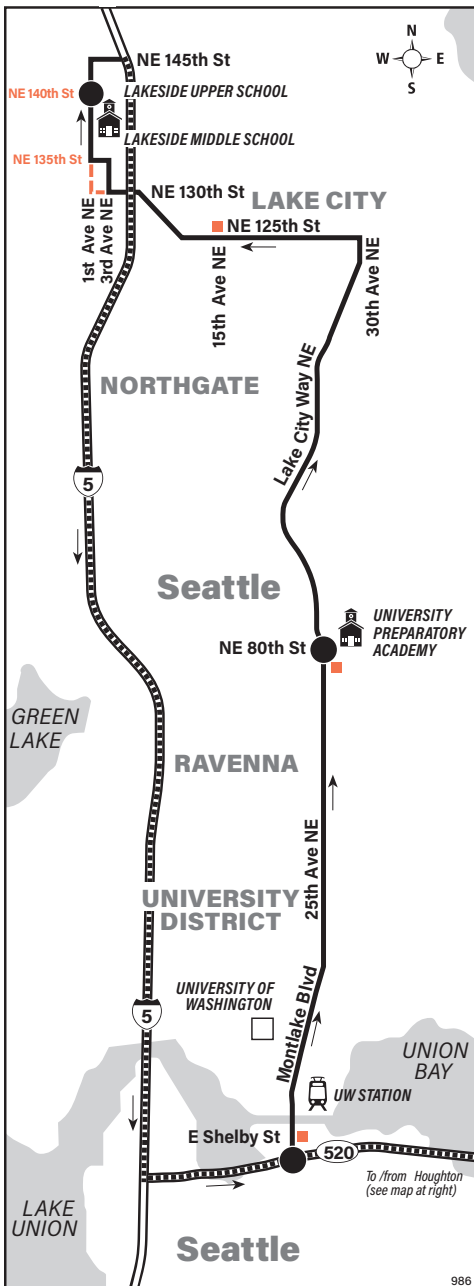

Serves University Preparatory Academy and Lakeside School

**Kirkland, S Kirkland P&R, Clyde Hill/
Yarrow Point Station, Evergreen Point Station,
Montlake, Ravenna, Haller Lake**

Passenger Stops

- 120th Ave NE / NE 80th St
- 108th Ave NE / NE 68th St
- S Kirkland P&R
- Yarrow Point Station
- Evergreen Point Station
- Montlake Blvd E / E Shelby St (AM)
- 25th Ave NE / NE 80 St (University Prep)
- NE 125th St / 15th Ave NE (PM)
- 1st Ave NE / NE 135th St (Lakeside Middle School)
- 1st Ave NE / NE 140th St (Lakeside Upper School)

MAP LEGEND

- Makes all Route 986 stops (see bus stop list)
- Makes no stops (except at freeway stations)
- Route deviation due to snow
- Time Point Street intersection from which departure times are shown on the schedules.
- Transfer Point Route intersection for transferring to indicated route(s).
- Time Point & Transfer Point
- Landmark
- Bus stop (plus streets shown in color; see bus stop list).
- Park & Ride Free or pay parking area.
- 1 Line (Link)

Route 986 Monday thru Friday to Haller Lake

Servicio de lunes a viernes a Haller Lake

Lake Washington High School		Evergreen Point Station	Montlake	Wedgwood	Lakeside School
120th Av NE & NE 80th St	South Kirkland P&R	SR-520 & Evergreen Pt Rd	Montlake Blvd E & E Shelby St	25th Ave NE & NE 80th St	1st Ave NE & NE 140th St
Stop #70691	Stop #74450	Stop #71355	Stop #25752	Stop #25798	Stop #81294
7:12	7:21	7:27	7:35‡	7:48	8:04‡
‡ Estimated time.					

Route 986 Monday thru Friday to Kirkland

Servicio de lunes a viernes a Kirkland

Wedgwood	Lakeside School	Evergreen Point Station		Lake Washington High School
25th Ave NE & NE 80th St	1st Ave NE & NE 140th St	SR-520 & Evergreen Pt Rd	South Kirkland P&R	NE 80th St & 120th Ave NE
Stop #25798	Stop #81294	Stop #71348	Stop #74450	Stop #70694
3:15b	3:36	4:10‡	4:17‡	4:31
Bold PM time b Trip starts 25th Ave NE & NE 80th St 1-3 minutes earlier. ‡ Estimated time.				