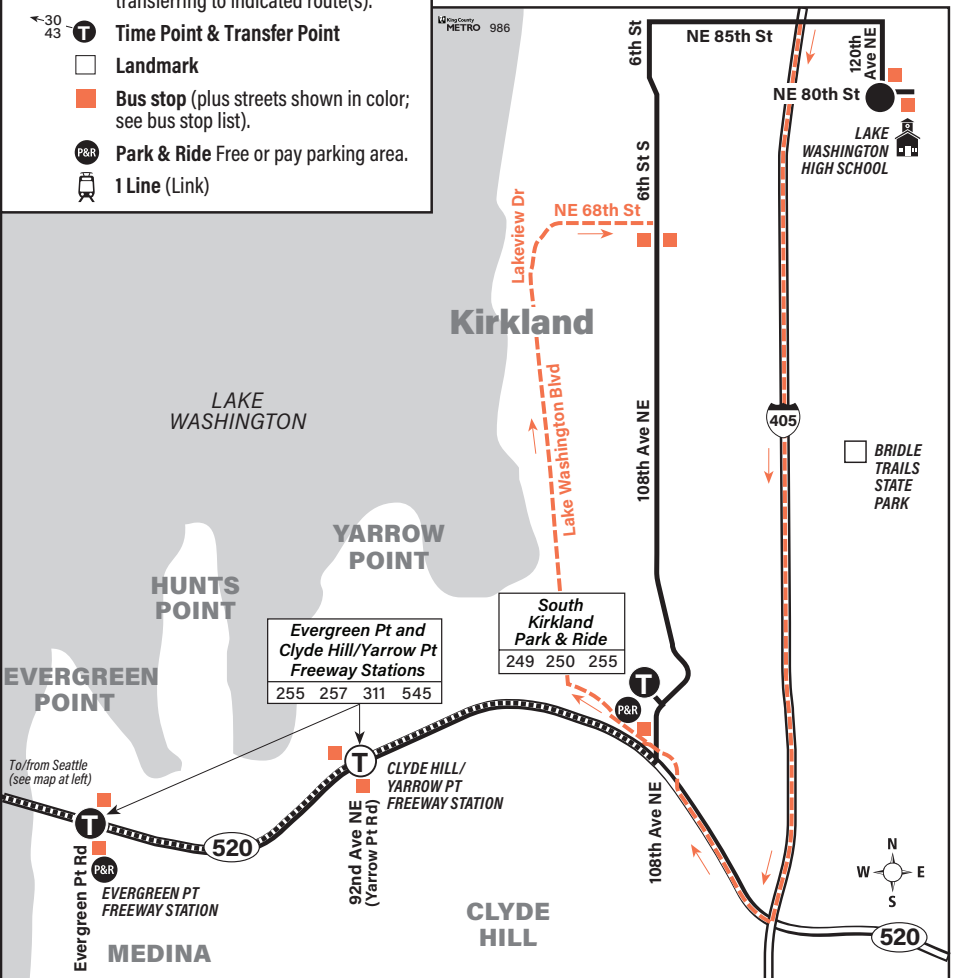

Serves University Preparatory Academy and Lakeside School

**Kirkland, S Kirkland P&R, Clyde Hill/
Yarrow Point Station, Evergreen Point Station,
Montlake, Ravenna, Haller Lake**

Passenger Stops

- 120th Ave NE / NE 80th St
- 108th Ave NE / NE 68th St
- S Kirkland P&R
- Yarrow Point Station
- Evergreen Point Station
- Montlake Blvd E / E Shelby St (AM)
- 25th Ave NE / NE 80 St (University Prep)
- NE 125th St / 15th Ave NE (PM)
- 1st Ave NE / NE 135th St (Lakeside Middle School)
- 1st Ave NE / NE 140th St (Lakeside Upper School)

MAP LEGEND

- Makes all Route 986 stops (see bus stop list)
- Makes no stops (except at freeway stations)
- Route deviation due to snow
- Time Point Street intersection from which departure times are shown on the schedules.
- Transfer Point Route intersection for transferring to indicated route(s).
- Time Point & Transfer Point
- Landmark
- Bus stop (plus streets shown in color; see bus stop list).
- Park & Ride Free or pay parking area.
- 1 Line (Link)

Route 986 Monday thru Friday to Haller Lake

Servicio de lunes a viernes a Haller Lake

Lake Washington High School		Evergreen Point Station	Montlake	Wedgwood	Lakeside School
120th Av NE & NE 80th St	South Kirkland P&R	SR-520 & Evergreen Pt Rd	Montlake Blvd E & E Shelby St	25th Ave NE & NE 80th St	1st Ave NE & NE 140th St
Stop #70691	Stop #74450	Stop #71355	Stop #25752	Stop #25798	Stop #81294
7:12	7:21	7:27	7:35‡	7:48	8:04‡
‡ Estimated time.					

Route 986 Monday thru Friday to Kirkland

Servicio de lunes a viernes a Kirkland

Wedgwood	Lakeside School	Evergreen Point Station		Lake Washington High School
25th Ave NE & NE 80th St	1st Ave NE & NE 140th St	SR-520 & Evergreen Pt Rd	South Kirkland P&R	NE 80th St & 120th Ave NE
Stop #25798	Stop #81294	Stop #71348	Stop #74450	Stop #70694
3:15b	3:36	4:10‡	4:17‡	4:31
Bold PM time b Trip starts 25th Ave NE & NE 80th St 1-3 minutes earlier. ‡ Estimated time.				