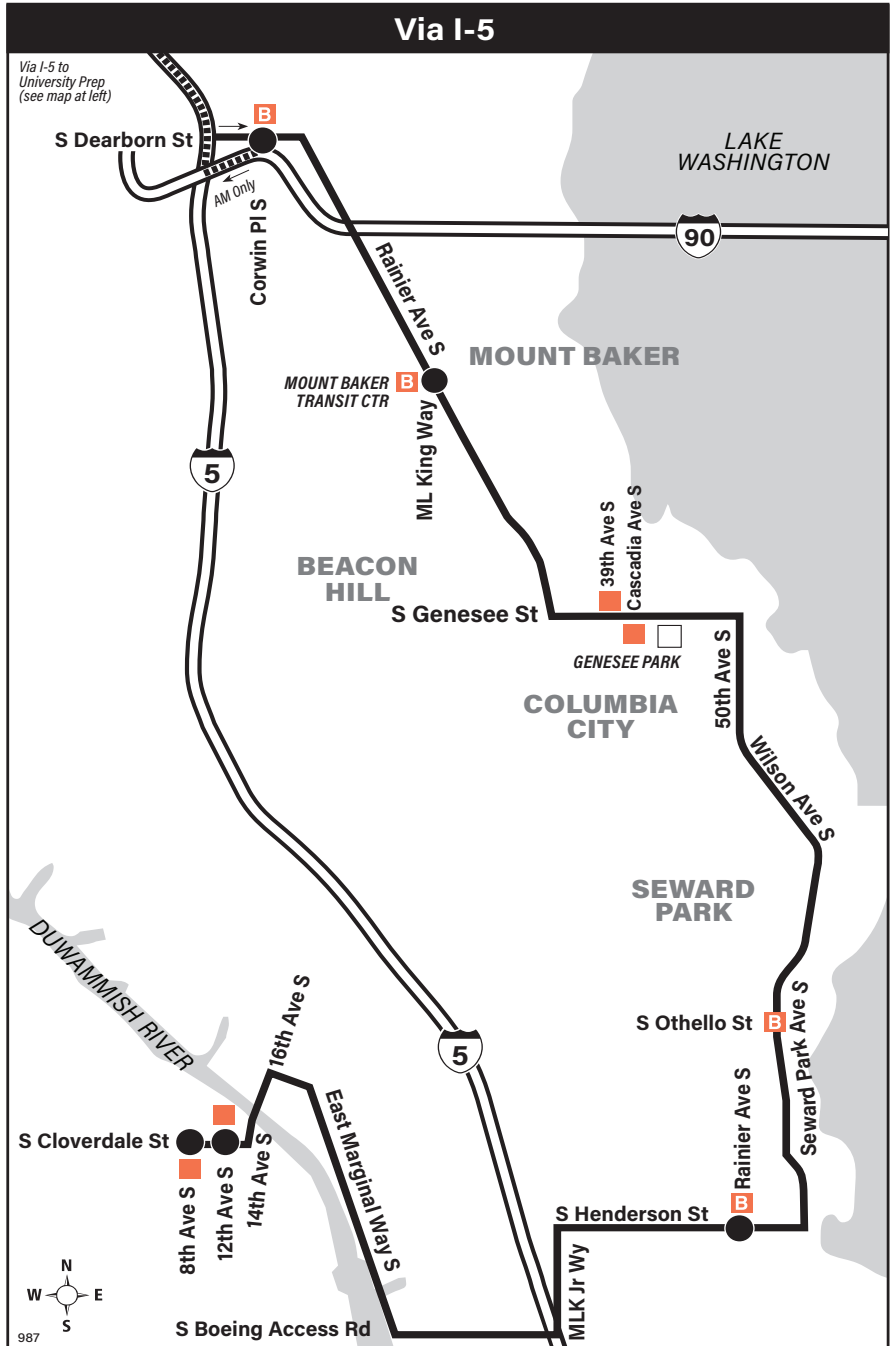

# 987

Serves University Preparatory Academy and Lakeside School

**South Park, Rainier Beach, Seward Park, Mount Baker Transit Center, Ravenna, Roosevelt, Haller Lake**

**MAP LEGEND**

- Makes all Route 987 stops (see bus stop list)
- Makes no stops
- Route deviation due to snow
- Time Point Street intersection from which departure times are shown on the schedules.
- Landmark A significant geographical reference point.
- Bus stop ("B" indicates both sides of street; see bus stop list).
- Park & Ride Free or pay parking area.
- 1 Line (Link)

## Route 987 Monday thru Friday to Haller Lake

Servicio de lunes a viernes a Haller Lake

South Park	Rainier Beach			Roosevelt Station Bay 1	Wedgwood	Lakeside School	
S Cloverdale St & 8th Ave S	S Henderson St & Rainier Ave S	Mount Baker TC Bay 1	S Dearborn St & Corwin Pl S	NE 65th St & Roosevelt Way NE	25th Ave NE&NE 80th St	1st Ave NE&NE 135th St	1st Ave NE&NE 140th St
Stop #32120	Stop #31135	Stop #8401	Stop #55875	Stop #16430	Stop #25798	Stop #75304	Stop #81294
6:45x	6:59x	7:14x	7:22x	7:40x	7:48x‡	8:03x‡	8:05x
<b>x</b> Express Trip. <b>‡</b> Estimated time.							

## Route 987 Monday thru Friday to Rainier Beach, South Park

Servicio de lunes a viernes a Rainier Beach, South Park

Lakeside School					Rainier Beach	South Park
1st Ave NE&NE 135th St	1st Ave NE&NE 135th St	1st Ave NE&NE 140th St	S Dearborn St & Corwin Pl S	Mount Baker TC Bay 2	S Henderson St & Rainier Ave S	S Cloverdale St & 12th Av S
Stop #75304	Stop #75304	Stop #81294	Stop #55940	Stop #8402	Stop #34544	Stop #31680
<b>3:31x</b>	<b>3:33x</b>	<b>3:36x</b>	<b>4:09x‡</b>	<b>4:19x‡</b>	<b>4:40x‡</b>	<b>4:56x‡</b>
<b>Bold</b> PM time <b>x</b> Express Trip. <b>‡</b> Estimated time.						