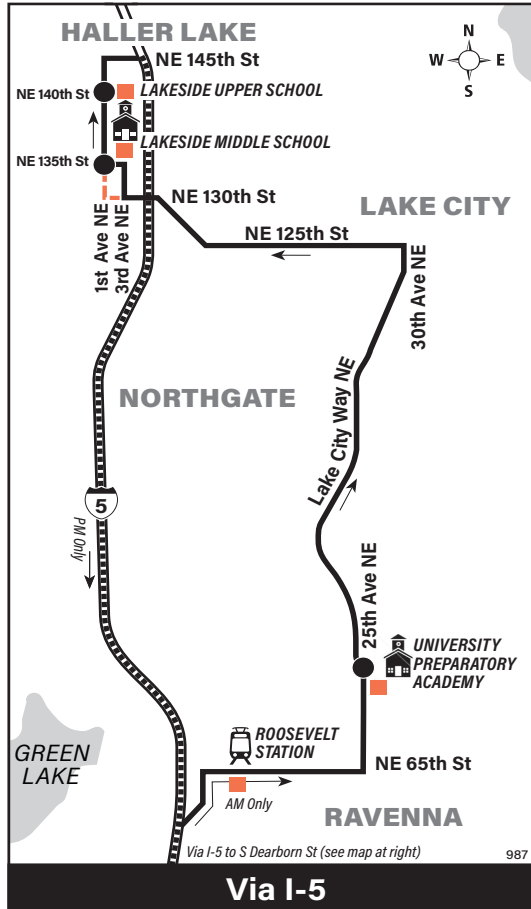

# 987

Serves University Preparatory Academy and Lakeside School

**South Park, Rainier Beach, Seward Park, Mount Baker Transit Center, Ravenna, Roosevelt, Haller Lake**

**MAP LEGEND**

- Makes all Route 987 stops (see bus stop list)
- Makes no stops
- Route deviation due to snow
- Time Point Street intersection from which departure times are shown on the schedules.
- Landmark A significant geographical reference point.
- Bus stop ("B" indicates both sides of street; see bus stop list).
- Park & Ride Free or pay parking area.
- 1 Line (Link)

## Route 987 Monday thru Friday to Haller Lake

Servicio de lunes a viernes a Haller Lake

South Park	Rainier Beach			Roosevelt Station Bay 1	Wedgwood	Lakeside School	
S Cloverdale St & 8th Ave S	S Henderson St & Rainier Ave S	Mount Baker TC Bay 1	S Dearborn St & Corwin Pl S	NE 65th St & Roosevelt Way NE	25th Ave NE&NE 80th St	1st Ave NE&NE 135th St	1st Ave NE&NE 140th St
Stop #32120	Stop #31135	Stop #8401	Stop #55875	Stop #16430	Stop #25798	Stop #75304	Stop #81294
6:45x	6:59x	7:14x	7:22x	7:40x	7:48x‡	8:03x‡	8:05x
<b>x</b> Express Trip. <b>‡</b> Estimated time.							

## Route 987 Monday thru Friday to Rainier Beach, South Park

Servicio de lunes a viernes a Rainier Beach, South Park

Lakeside School					Rainier Beach	South Park
1st Ave NE&NE 135th St	1st Ave NE&NE 135th St	1st Ave NE&NE 140th St	S Dearborn St & Corwin Pl S	Mount Baker TC Bay 2	S Henderson St & Rainier Ave S	S Cloverdale St & 12th Av S
Stop #75304	Stop #75304	Stop #81294	Stop #55940	Stop #8402	Stop #34544	Stop #31680
<b>3:31x</b>	<b>3:33x</b>	<b>3:36x</b>	<b>4:09x‡</b>	<b>4:19x‡</b>	<b>4:40x‡</b>	<b>4:56x‡</b>
<b>Bold</b> PM time <b>x</b> Express Trip. <b>‡</b> Estimated time.						