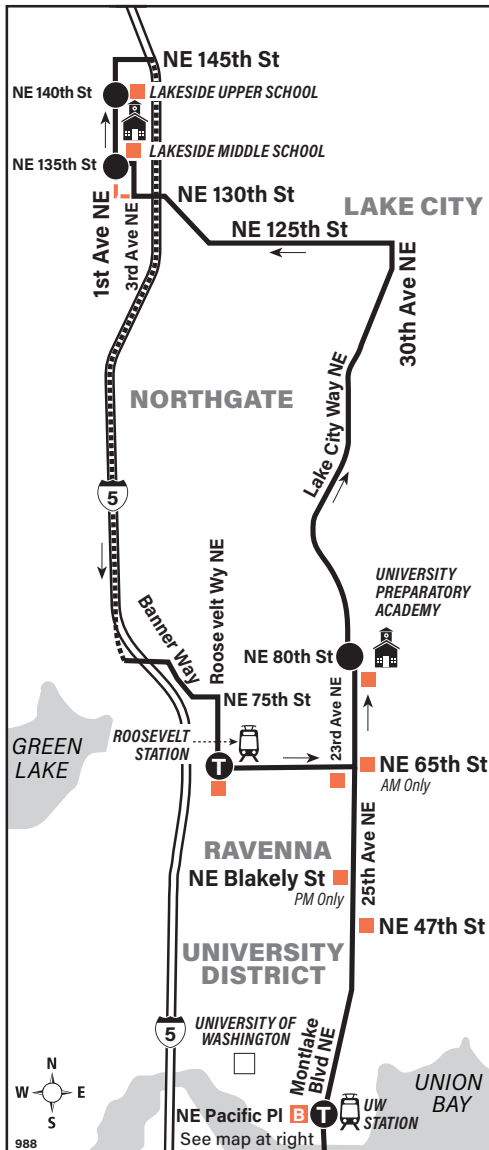

Serves University Preparatory Academy and Lakeside School

Madrona, Montlake, UW Station, Roosevelt Station, Haller Lake

MAP LEGEND

- Makes all Route 988 stops (see bus stop list)
- Makes no stops
- Snow route deviation
- Time Point Street intersection from which departure times are shown on the schedules.
- Transfer Point Route intersection for transferring to indicated route(s).
- Landmark
- Bus stop ("B" indicates both sides of street; see bus stop list).
- 1 Line (Link)

Passenger Stops

- 1st Ave NE / NE 135th St (Lakeside Middle School)
- 1st Ave NE / NE 140th St (Lakeside Upper School)
- 25th Ave NE / NE 80th St (AM only)
- NE 65th St / Roosevelt Way NE (PM only)
- NE 65th St / 23rd Ave NE (PM only)
- 25th Ave NE / NE 65th St (AM only)
- 25th Ave NE / NE 47th St (AM only)
- 25th Ave NE / NE Blakely St (PM only)
- Montlake Blvd NE / NE Pacific Pl
- 24th Ave E / E McGraw St
- 24th Ave E / E Galer St
- 23rd Ave E / E Aloha St
- 23rd Ave E / E Republican St
- E Madison St / 28th Ave E (AM) (27th Ave E - PM)
- M.L. King Jr Way / E Olive St
- E Union St / 33rd Ave E (AM only)
- E Union St / 32nd Ave E (PM only)

Route 988 Monday thru Friday to Haller Lake

Servicio de lunes a viernes a Haller Lake

Madrona	Capitol Hill		Wedgwood	Lakeside School	
33rd Ave & E Union St	23rd Ave E & E Aloha St	UW Station Bay 4	25th Ave NE & NE 80th St	1st Ave NE & NE 135th St	1st Ave NE & NE 140th St
Stop #2940	Stop #29280	Stop #25755	Stop #25798	Stop #75304	Stop #81294
7:20x	7:29x	7:37x‡	7:46x‡	8:01x‡	8:04x
x Express Trip. ‡ Estimated time.					