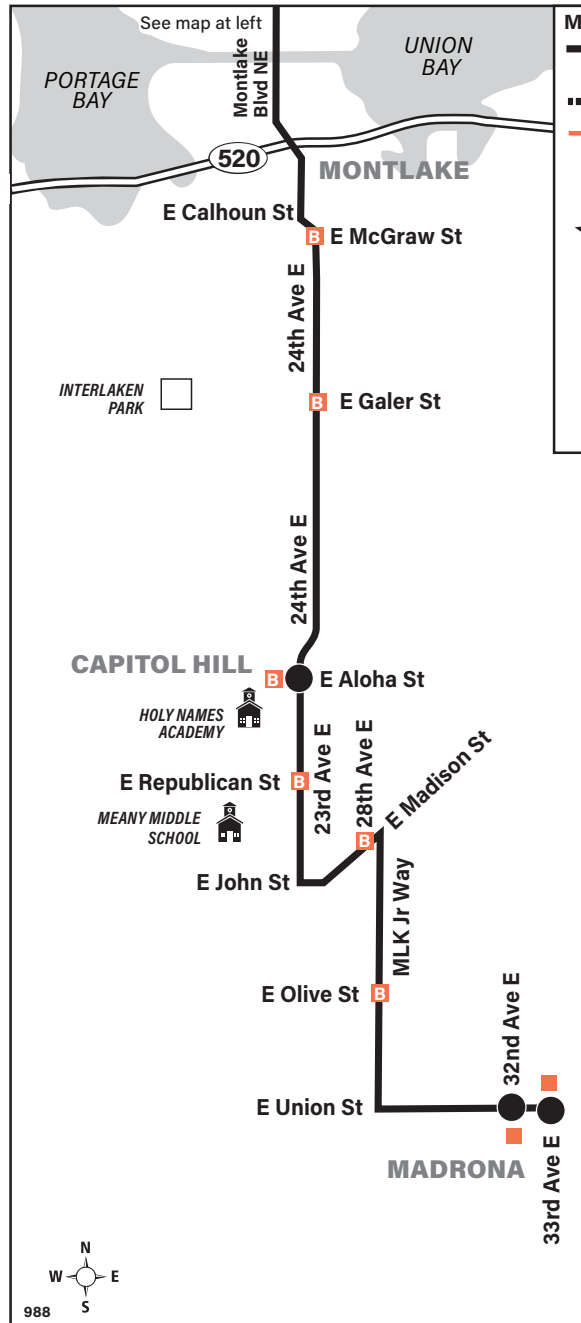

Serves University Preparatory Academy and Lakeside School

Madrona, Montlake, UW Station, Roosevelt Station, Haller Lake

MAP LEGEND

- Makes all Route 988 stops (see bus stop list)
- Makes no stops
- Snow route deviation
- Time Point Street intersection from which departure times are shown on the schedules.
- Transfer Point Route intersection for transferring to indicated route(s).
- Landmark
- Bus stop ("B" indicates both sides of street; see bus stop list).
- 1 Line (Link)

Passenger Stops

- 1st Ave NE / NE 135th St (Lakeside Middle School)
- 1st Ave NE / NE 140th St (Lakeside Upper School)
- 25th Ave NE / NE 80th St (AM only)
- NE 65th St / Roosevelt Way NE (PM only)
- NE 65th St / 23rd Ave NE (PM only)
- 25th Ave NE / NE 65th St (AM only)
- 25th Ave NE / NE 47th St (AM only)
- 25th Ave NE / NE Blakely St (PM only)
- Montlake Blvd NE / NE Pacific Pl
- 24th Ave E / E McGraw St
- 24th Ave E / E Galer St
- 23rd Ave E / E Aloha St
- 23rd Ave E / E Republican St
- E Madison St / 28th Ave E (AM) (27th Ave E - PM)
- M.L. King Jr Way / E Olive St
- E Union St / 33rd Ave E (AM only)
- E Union St / 32nd Ave E (PM only)

Route 988 Monday thru Friday to Madrona

Servicio de lunes a viernes a Madrona

Lakeside School			Roosevelt Station Bay 1		Capitol Hill	Madrona
1st Ave NE & NE 135th St	1st Ave NE & NE 135th St	1st Ave NE & NE 140th St	NE 65th St & Roosevelt Way NE	UW Station Bay 3	23rd Ave E & E Aloha St	E Union St & 32nd Ave
Stop #75304	Stop #75304	Stop #81294	Stop #16430	Stop #25240	Stop #29254	Stop #3250
3:32x	3:34x	3:36x	3:49x‡	4:06x‡	4:16x‡	4:28x‡
Bold PM time x Express Trip. ‡ Estimated time.						