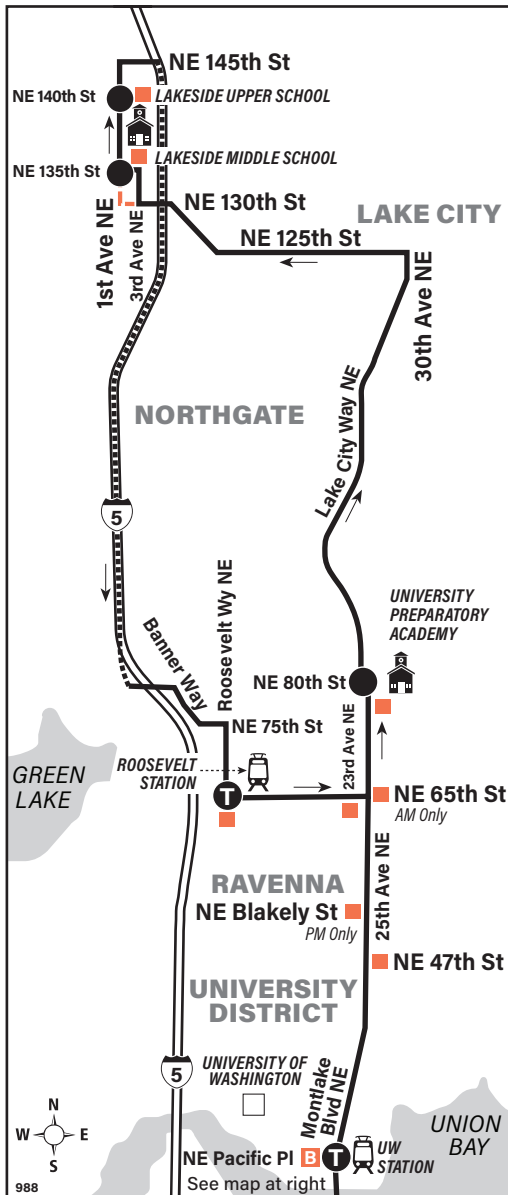

Serves University Preparatory Academy, Lakeside School and Evergreen School

Factoria, Eastgate, Eastgate P&R, Mercer Island P&R, Ravenna, Haller Lake

MAP LEGEND

- Makes all Route 988 stops (see bus stop list)
- Makes no stops
- Snow route deviation
- Time Point Street intersection from which departure times are shown on the schedules.
- Transfer Point Route intersection for transferring to indicated route(s).
- Landmark
- Bus stop ("B" indicates both sides of street; see bus stop list).
- 1 Line (Link)

- Passenger Stops**
- Factoria Blvd SE / Coal Creek Pkwy SE
 - SE Allen Rd / SE Newport Way
 - Eastgate P&R (Bay 2, AM; Bay 1, PM)
 - Eastgate Freeway Station
 - Mercer Island P&R (Bay 1, AM; Bay 2, PM)
 - 25th Ave NE / NE 80th St (University Prep - AM)
 - 1st Ave NE / NE 135th St (Lakeside Middle School)
 - 1st Ave NE / NE 140th St (Lakeside Upper School)
 - Meridian Ave N / N 150th St (Evergreen School)

Route 989 Monday thru Friday to Haller Lake

Servicio de lunes a viernes a Haller Lake

			Wedgwood	Lakeside School			Parkwood
Factoria Blvd & Coal Creek Pkwy	Eastgate P&R Bay 2	Mercer Island P&R	25th Ave NE & NE 80th St	1st Ave NE & NE 135th St	1st Ave NE & NE 140th St	Meridian Ave N & N 150th St	
Stop #64840	Stop #67015	Stop #64140	Stop #25798	Stop #75304	Stop #81294	Stop #16330	
6:51	7:03	7:16	7:47‡	8:00‡	8:13w	8:17	
w Bus leaves at this time. It arrives several minutes earlier. ‡ Estimated time.							

Route 989 Monday thru Friday to Factoria

Servicio de lunes a viernes a Factoria

Parkwood	Lakeside School					
Meridian Ave N & N 150th St	1st Ave NE & NE 135th St	1st Ave NE & NE 140th St	Mercer Island P&R	Eastgate P&R Bay 1	SE Newport Way & SE Allen Rd	Factoria Blvd & Coal Creek Pkwy
Stop #16330	Stop #75304	Stop #81294	Stop #64065	Stop #67014	Stop #64760	Stop #64790
3:20	3:34w	3:37	4:25‡	4:33‡	4:44‡	4:49‡
Bold PM time w Bus leaves at this time. It arrives several minutes earlier. ‡ Estimated time.						