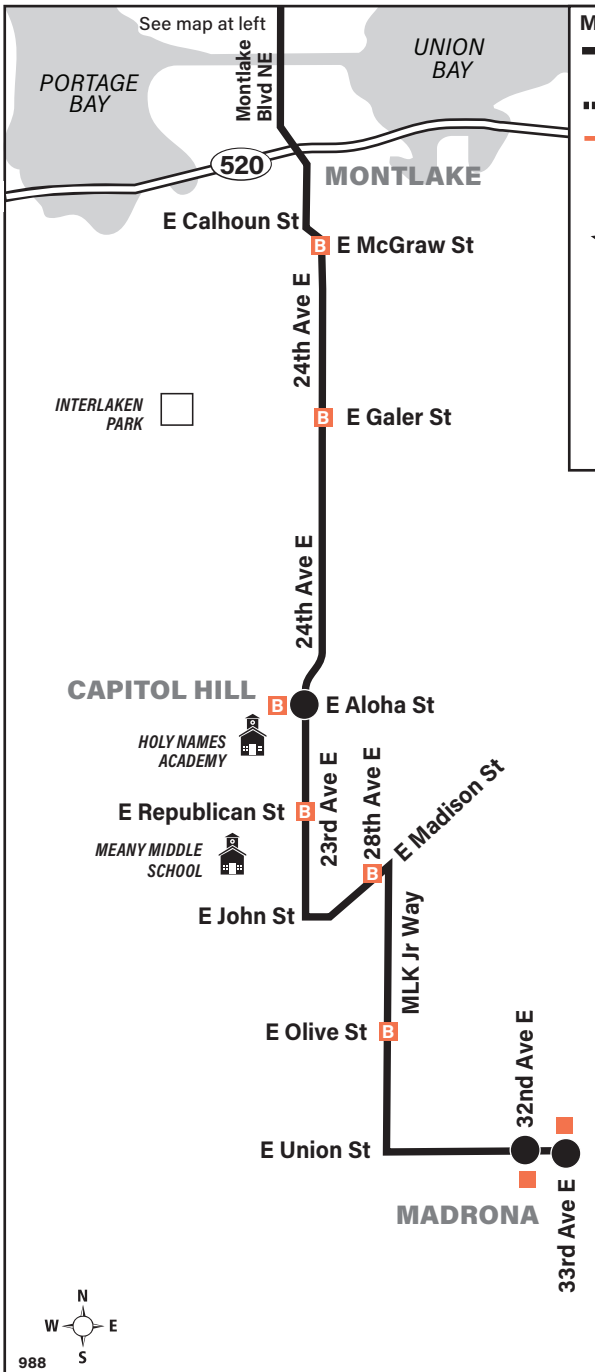

Serves University Preparatory Academy, Lakeside School and Evergreen School

Factoria, Eastgate, Eastgate P&R, Mercer Island P&R, Ravenna, Haller Lake

MAP LEGEND

- Makes all Route 988 stops (see bus stop list)
- Makes no stops
- Snow route deviation
- Time Point Street intersection from which departure times are shown on the schedules.
- Transfer Point Route intersection for transferring to indicated route(s).
- Landmark
- Bus stop ("B" indicates both sides of street; see bus stop list).
- 1 Line (Link)

- Passenger Stops**
- Factoria Blvd SE / Coal Creek Pkwy SE
 - SE Allen Rd / SE Newport Way
 - Eastgate P&R (Bay 2, AM; Bay 1, PM)
 - Eastgate Freeway Station
 - Mercer Island P&R (Bay 1, AM; Bay 2, PM)
 - 25th Ave NE / NE 80th St (University Prep - AM)
 - 1st Ave NE / NE 135th St (Lakeside Middle School)
 - 1st Ave NE / NE 140th St (Lakeside Upper School)
 - Meridian Ave N / N 150th St (Evergreen School)

Route 989 Monday thru Friday to Haller Lake

Servicio de lunes a viernes a Haller Lake

			Wedgwood	Lakeside School			Parkwood
Factoria Blvd & Coal Creek Pkwy	Eastgate P&R Bay 2	Mercer Island P&R	25th Ave NE & NE 80th St	1st Ave NE & NE 135th St	1st Ave NE & NE 140th St	Meridian Ave N & N 150th St	
Stop #64840	Stop #67015	Stop #64140	Stop #25798	Stop #75304	Stop #81294	Stop #16330	
6:51	7:03	7:16	7:47‡	8:00‡	8:13w	8:17	
w Bus leaves at this time. It arrives several minutes earlier. ‡ Estimated time.							

Route 989 Monday thru Friday to Factoria

Servicio de lunes a viernes a Factoria

Parkwood	Lakeside School					
Meridian Ave N & N 150th St	1st Ave NE & NE 135th St	1st Ave NE & NE 140th St	Mercer Island P&R	Eastgate P&R Bay 1	SE Newport Way & SE Allen Rd	Factoria Blvd & Coal Creek Pkwy
Stop #16330	Stop #75304	Stop #81294	Stop #64065	Stop #67014	Stop #64760	Stop #64790
3:20	3:34w	3:37	4:25‡	4:33‡	4:44‡	4:49‡
Bold PM time w Bus leaves at this time. It arrives several minutes earlier. ‡ Estimated time.						