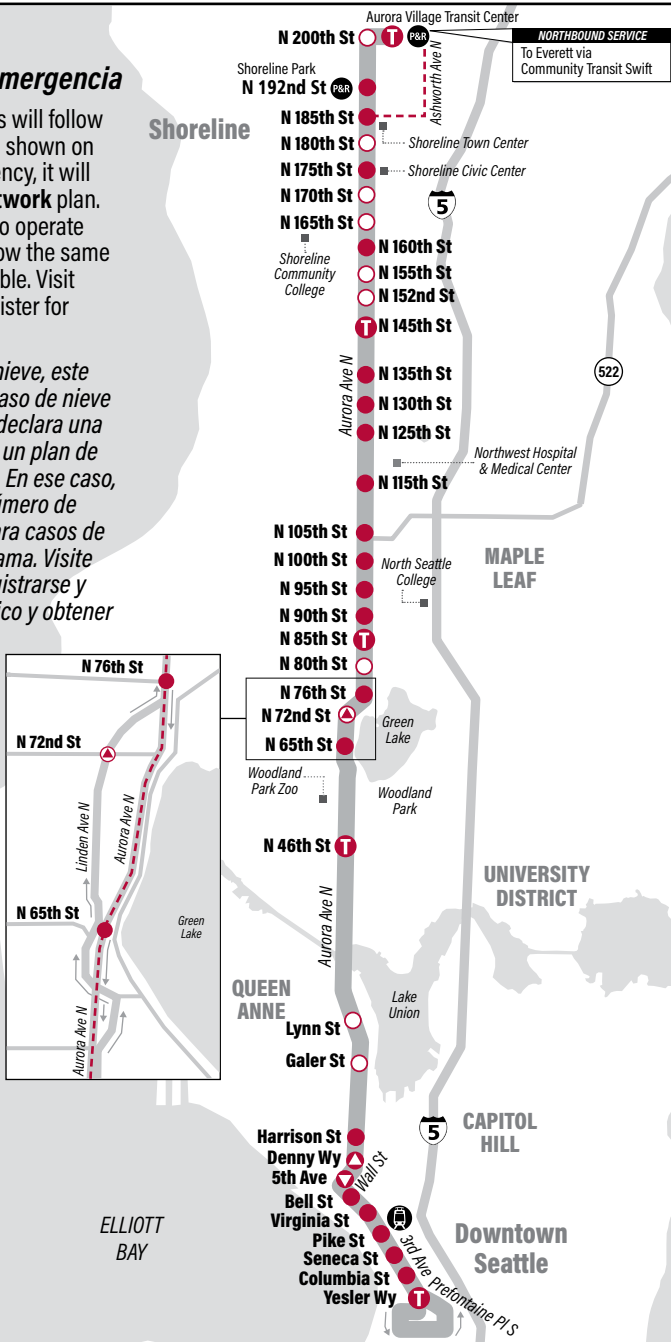

Snow/Emergency Service Servicio en caso de nieve o emergencia

During most snow conditions this bus will follow the special snow routing (if required) shown on the map. If Metro declares an emergency, it will operate on an **Emergency Snow Network** plan. During such an event, it is expected to operate with the same route number and follow the same snow routing as shown in this timetable. Visit kingcounty.gov/metro/snow to register for **Transit Alerts** and to learn more.

En la mayoría de las condiciones de nieve, este autobús seguirá la ruta especial en caso de nieve como se indica en el mapa. Si Metro declara una emergencia, operará de acuerdo con un plan de Red de emergencia en caso de nieve. En ese caso, se espera que opere con el mismo número de ruta y que siga el mismo recorrido para casos de nieve que se muestran en este programa. Visite kingcounty.gov/metro/snow para registrarse y recibir las alertas de transporte público y obtener más información.

KEY

- Station
- Stop
- Northbound Only Stop
- Southbound Only Stop
- Time Point / Station Combined
- Link Trains
- Park & Ride
- Snow Route
- Landmark

↑ NORTH

What to Pay / Cuánto pagar	
Adult (19 and older) <i>Adultos (19 años y mayor)</i>	$2.75
Children and Youth (0-18 yrs) <i>Niños y jóvenes (0-18 años)</i>	FREE
ORCA LIFT Fare* <i>Tarifa ORCA LIFT*</i>	$1.00
RRFP cardholders (registered seniors 65+, riders with disabilities, Medicare cardholders) <i>Titulares de Regional Reduced Fare Permit</i> (RRFP, Tarjeta Regional de Descuento), (adultos mayores de 65 años registrados, pasajeros con discapacidades, titulares de tarjetas de Medicare)	$1.00

*Income Qualified / *Ingresos que reúnan los requisitos