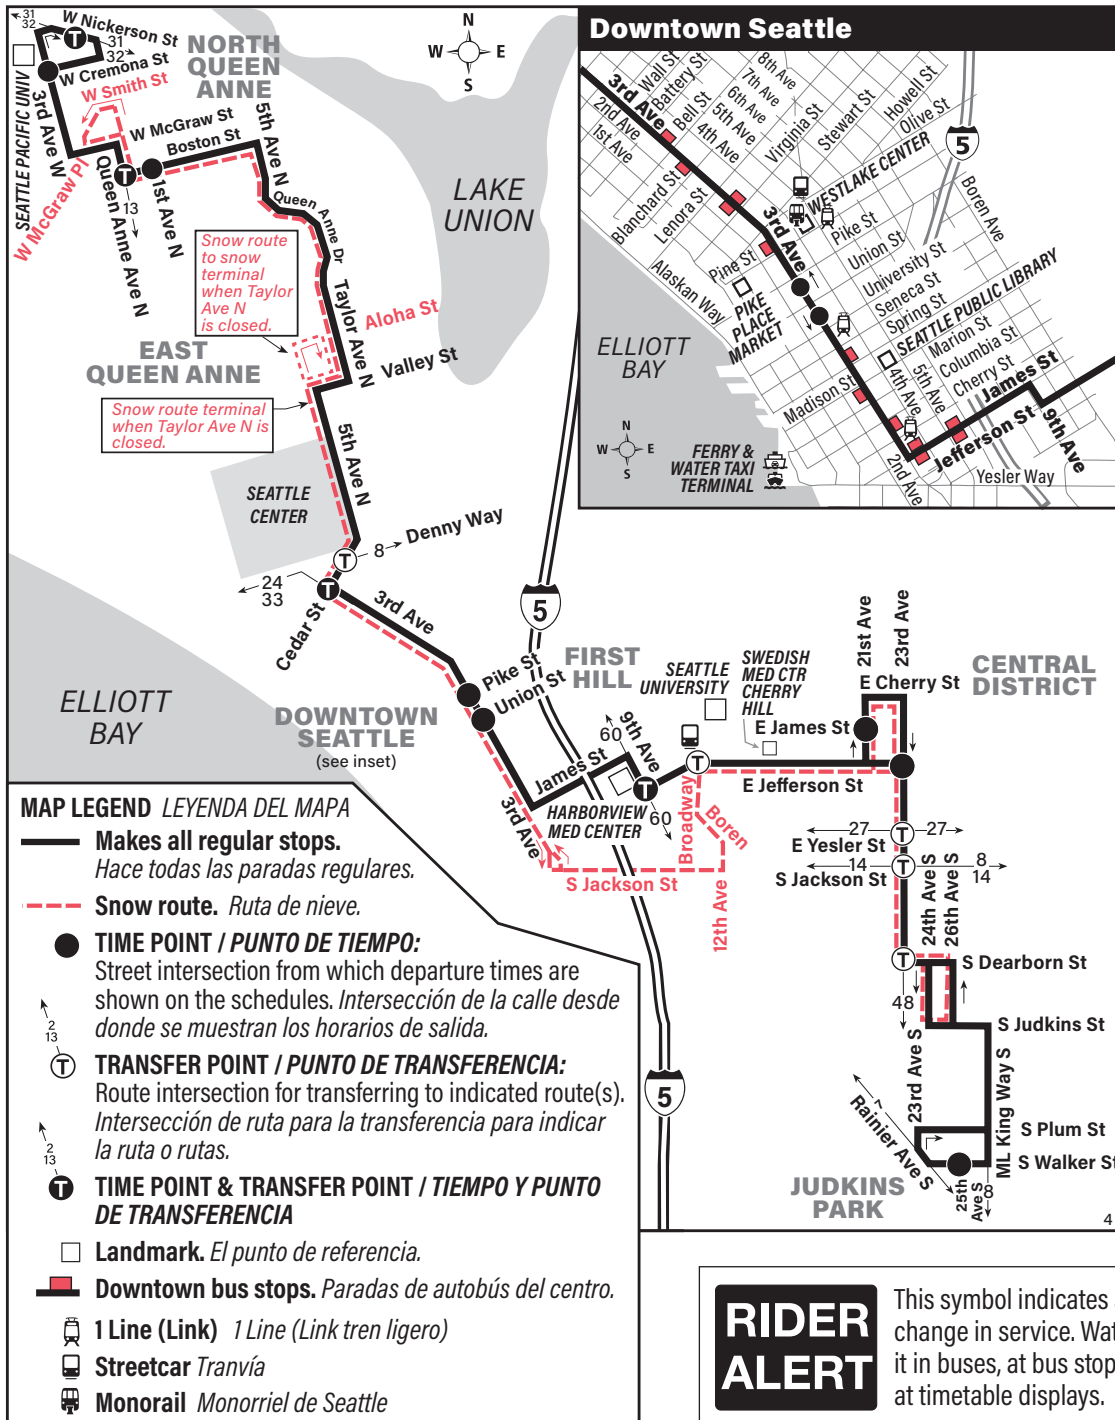

September 14, 2024
thru March 28, 2025
Del 14 de septiembre de 2024
al 28 de marzo de 2025

Seattle Pacific University, East Queen Anne, Seattle Center, Downtown Seattle, First Hill, Seattle University, Central District, Cherry Hill, Judkins Park

REVISED Nov. 15, 2024

Snow route revised.
Ruta de nieve revisada.