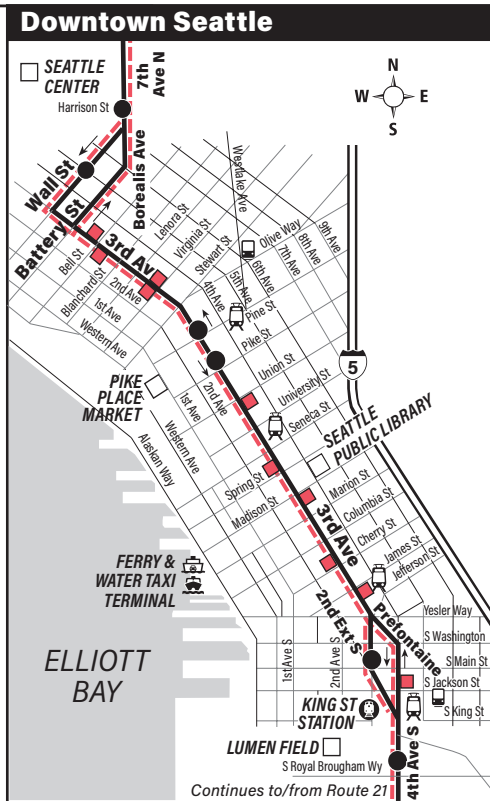

**September 14, 2024
thru March 28, 2025**
Del 14 de septiembre de 2024
al 28 de marzo de 2025

Shoreline Community College, Broadview, Bitter Lake, Greenwood, Woodland Park, Fremont, Downtown Seattle

MAP LEGEND LEYENDA DEL MAPA

- Makes all regular stops.** *Hace todas las paradas regulares.*
- Snow route.** *Ruta de nieve.*
- TIME POINT / PUNTO DE TIEMPO:** Street intersection from which departure times are shown on the schedules. *Intersección de la calle desde donde se muestran los horarios de salida.*
- TRANSFER POINT / PUNTO DE TRANSFERENCIA:** Route intersection for transferring to indicated route(s). *Intersección de ruta para la transferencia para indicar la ruta o rutas.*
- TIME POINT & TRANSFER POINT / TIEMPO Y PUNTO DE TRANSFERENCIA**
- Landmark.** *El punto de referencia.*
- Downtown bus stops.** *Paradas de autobús del centro.*
- 1 Line (Link)** *1 Line (Link tren ligero)*
- Streetcar** *Tranvía*
- Sounder/AMTRAK train** *Sounder/AMTRAK tren*

Bold PM time
b Serves Greenwood Ave N & N Innis Arden Way at this time.
‡ Estimated time.

ORCA Card

Use your ORCA card to travel on Metro, Community Transit, Everett Transit, Kitsap Transit, Pierce Transit, Sound Transit, Seattle Streetcar, King County Water Taxi, the Seattle Center Monorail and Washington State Ferries. The ORCA card can accommodate a cash purse and/or a monthly pass, and it automatically tracks the value of your fares and transfers.