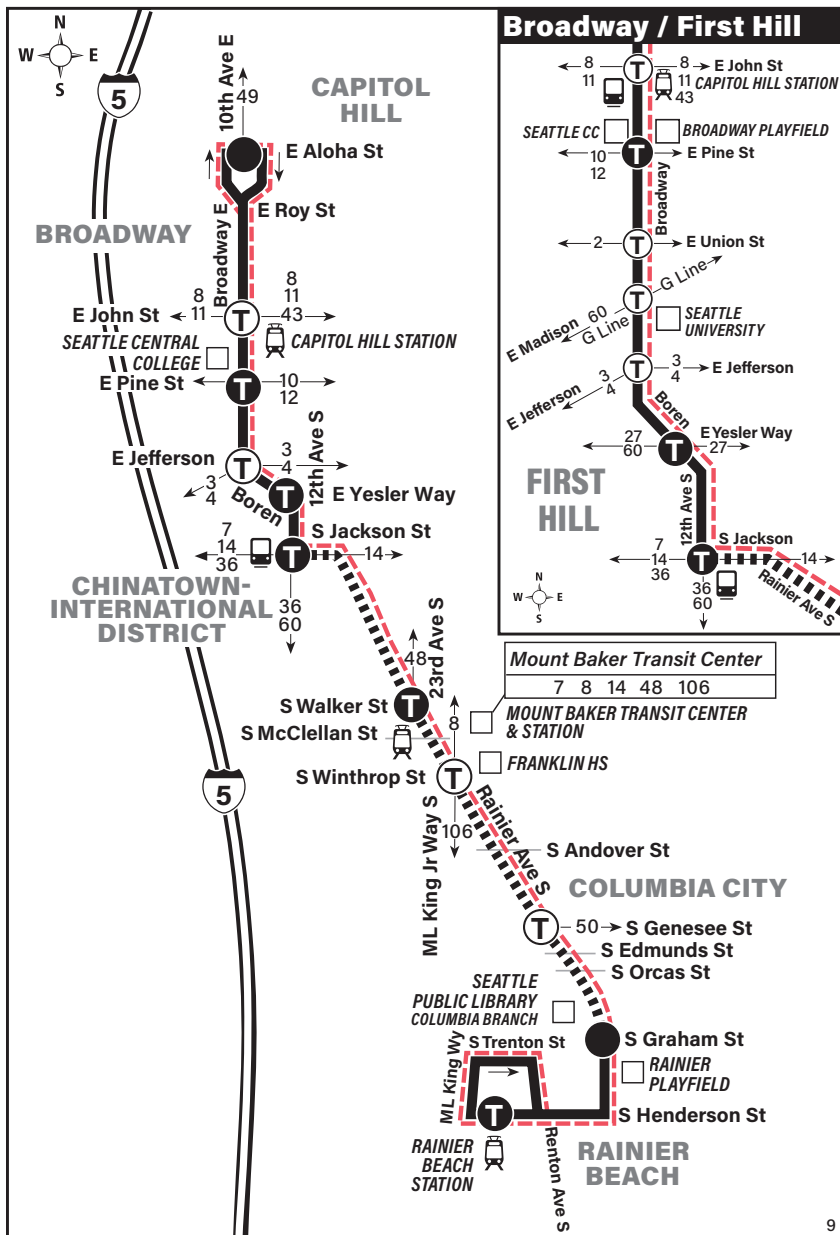

September 14, 2024
thru March 28, 2025
Del 14 de septiembre de 2024
al 28 de marzo de 2025

Rainier Beach, Columbia City, Seattle University, Broadway

This route does not operate on weekends or holidays.

Express Service Information

Route 9 makes no stops between Rainier Ave S & S Graham St and 12th Ave S & S Jackson St EXCEPT at the following locations:

To Broadway

- Rainier Ave S & S Orcas St
- Rainier Ave S & S Edmunds St
- Rainier Ave S & S Genesee St
- Rainier Ave S & S Andover St
- Rainier Ave S & S Forest St
- Rainier Ave S & S Walker St
- Rainier Ave S & I-90
- Rainier Ave S & S Charles St
- Rainier Ave S & S Dearborn St

To Rainier Beach Station

- Rainier Ave S & S King St
- Rainier Ave S & S Norman St
- Rainier Ave S & I-90
- Rainier Ave S & S Walker St
- Rainier Ave S & S Forest St
- Rainier Ave S & S Andover St
- Rainier Ave S & S Genesee St
- Rainier Ave S & S Edmunds St
- Rainier Ave S & S Orcas St

Special Service Information

Refer to Route 60 timetable for further regular service between 12th Ave S & S Jackson St and Broadway & Mercer St via Terry Ave, 9th Ave, Madison St and Broadway.

RIDER ALERT