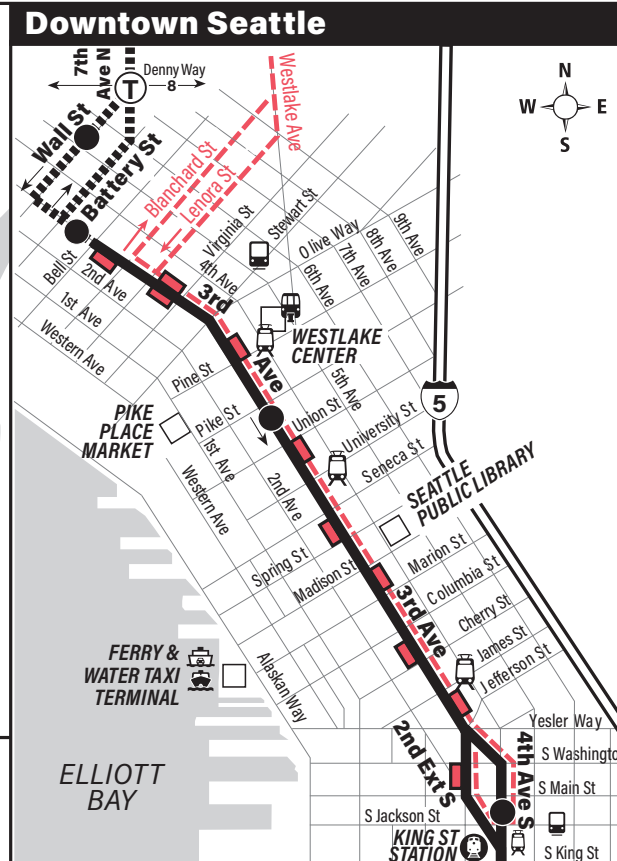

- Express Service Information
To Downtown Seattle
Route 28 makes no stops between Leary Way NW & NW 43rd St and 7th Ave N & Thomas St EXCEPT at:
- N 39th St & Greenwood Ave N
- N 39th St & Dayton Ave N
- Aurora Ave N on-ramp & N 38th St
- Aurora Ave N & Lynn St
- Aurora Ave N & Galer St
To Carkeek Park
Route 28 makes no stops between 7th Ave N & Harrison St and Aurora Ave N off-ramp and N 38th St EXCEPT at:
- Aurora Ave N & Galer St
- Aurora Ave N & Lynn St

This route has improved service thanks to Seattle voters. Seattle Department of Transportation

Route 28 Monday thru Friday to Downtown Seattle

Servicio de lunes a viernes al centro de Seattle

Crown Hill	Ballard	Downtown Seattle		To Route
8th Ave NW & NW 97th St	8th Ave NW & NW Market St	Wall St & 5th Ave	3rd Ave & Pike St	
Stop #28030	Stop #28210	Stop #7430	Stop #433	
5:02	5:09	5:23	5:28	132
5:32	5:39	5:53	5:58	132
6:01	6:08	6:23	6:28	132
6:16	6:23	6:38	6:43	131
6:31	6:38	6:53	6:59	132
6:45	6:53	7:08	7:14	131
7:00	7:08	7:23	7:29	132
7:14	7:23	7:38	7:44	131
7:27	7:37	7:53	7:59	132
7:42	7:52	8:08	8:14	131
7:57	8:07	8:23	8:29	132
8:11	8:21	8:38	8:44	131
8:26	8:36	8:53	8:59	132
8:42	8:52	9:08	9:14	131
8:59	9:08	9:23	9:29	132
9:30	9:38	9:53	9:59	132
10:00	10:08	10:23	10:29	132
10:30	10:38	10:53	10:59	132
11:00	11:08	11:23	11:29	132
11:30	11:38	11:53	11:59	132
12:00	12:08	12:23	12:29	132
12:30	12:38	12:53	12:59	132
12:59	1:07	1:23	1:29	132
1:29	1:37	1:53	1:59	132
1:59	2:07	2:23	2:29	132
2:29	2:37	2:53	2:59	132
2:58	3:07	3:23	3:29	132
3:28	3:37	3:53	3:59	132
3:57	4:06	4:23	4:29	132
4:27	4:36	4:53	4:59	132
4:57	5:06	5:23	5:29	132
5:28	5:36	5:53	5:59	132
6:00	6:08	6:23	6:29	132
6:30	6:38	6:53	6:59	132
7:01	7:08	7:23	7:29	132
7:31	7:38	7:53	7:59	132
8:01	8:08	8:23	8:29	132
8:32	8:39	8:53	8:58	132
9:04	9:10	9:23	9:28	132
9:34	9:40	9:53	9:58	132
10:04	10:10	10:23	10:28	132
11:04	11:10	11:23	11:28	132
12:04	12:10	12:23	12:28	132