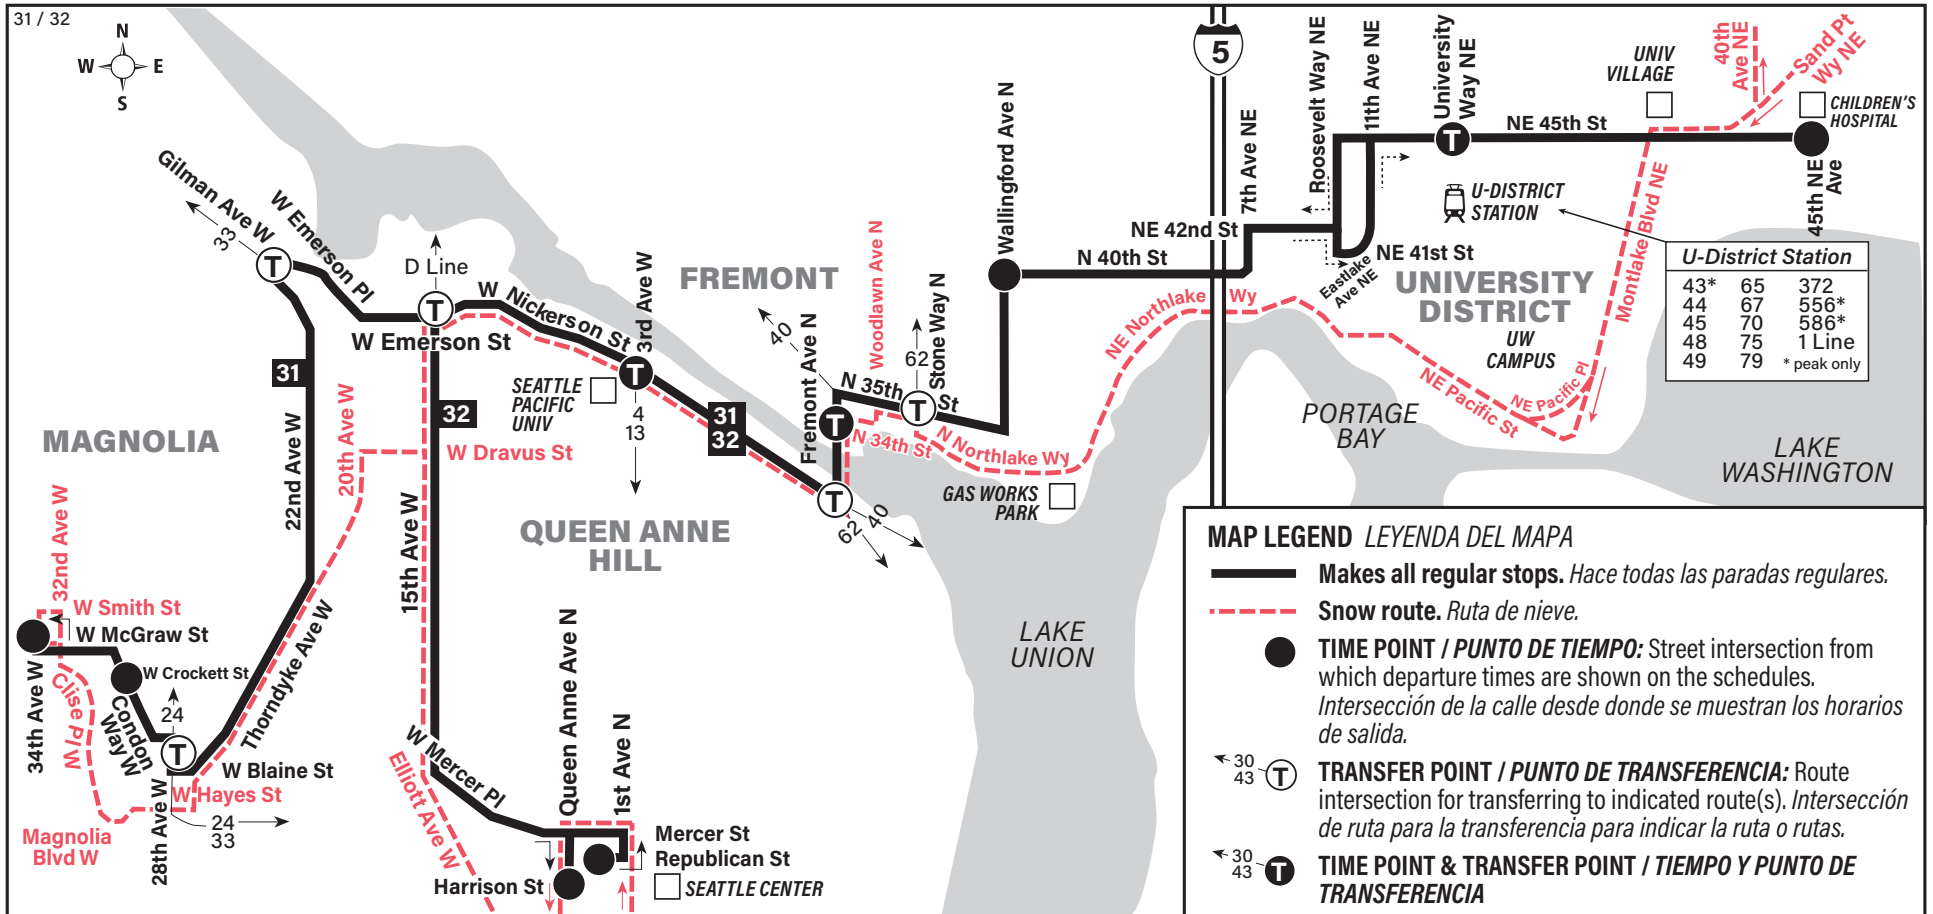

September 14, 2024
thru March 28, 2025

Del 14 de septiembre de 2024
al 28 de marzo de 2025

31, 32

Children's Hospital, University District, Wallingford, Fremont, Seattle Pacific University, Seattle Center, Magnolia

MAP LEGEND LEYENDA DEL MAPA

- **Makes all regular stops.** *Hace todas las paradas regulares.*
- **Snow route.** *Ruta de nieve.*
- **TIME POINT / PUNTO DE TIEMPO:** Street intersection from which departure times are shown on the schedules. *Intersección de la calle desde donde se muestran los horarios de salida.*
- **TRANSFER POINT / PUNTO DE TRANSFERENCIA:** Route intersection for transferring to indicated route(s). *Intersección de ruta para la transferencia para indicar la ruta o rutas.*
- **TIME POINT & TRANSFER POINT / TIEMPO Y PUNTO DE TRANSFERENCIA**
- **Landmark.** *El punto de referencia.*
- **1 Line (Link) 1 Line (Link tren ligero)**