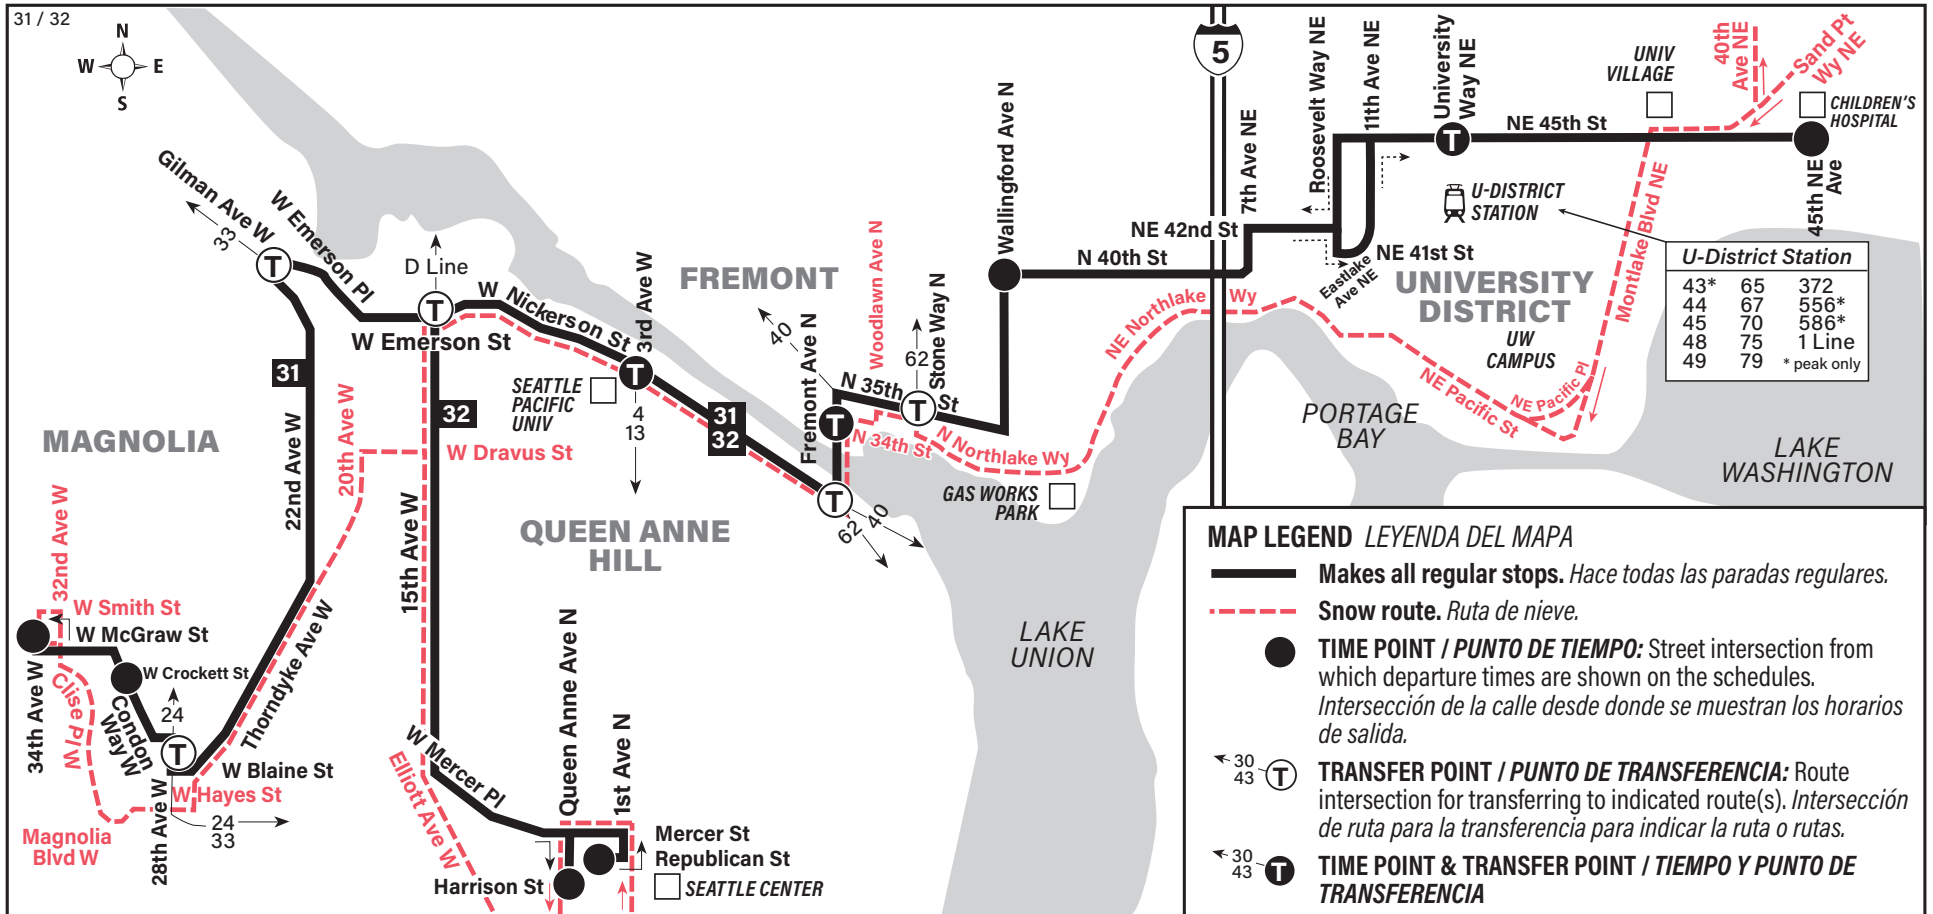

MAP LEGEND / LEYENDA DEL MAPA

- Solid line:** Makes all regular stops. *Hace todas las paradas regulares.*
- Dashed red line:** Snow route. *Ruta de nieve.*
- Black dot:** TIME POINT / PUNTO DE TIEMPO: Street intersection from which departure times are shown on the schedules. *Intersección de la calle desde donde se muestran los horarios de salida.*
- Circle with T:** TRANSFER POINT / PUNTO DE TRANSFERENCIA: Route intersection for transferring to indicated route(s). *Intersección de ruta para la transferencia para indicar la ruta o rutas.*
- Circle with T and arrows:** TIME POINT & TRANSFER POINT / TIEMPO Y PUNTO DE TRANSFERENCIA
- Square:** Landmark. *El punto de referencia.*
- Train icon:** 1 Line (Link) / 1 Line (Link tren ligero)

Bold PM time
‡ Estimated time.

Online Trip Planning

Use our Trip Planner to plan trips in King, Pierce, and Snohomish counties. Trip Planner provides details on transit stops, routes, and schedules. The transportation agencies and modes covered by Trip Planner include Metro Transit, Pierce Transit, Community Transit, Everett Transit, ST Express buses, Link trains, Sounder trains, King County Water Taxi, Washington State Ferries, the Seattle Center Monorail and Seattle Streetcar.