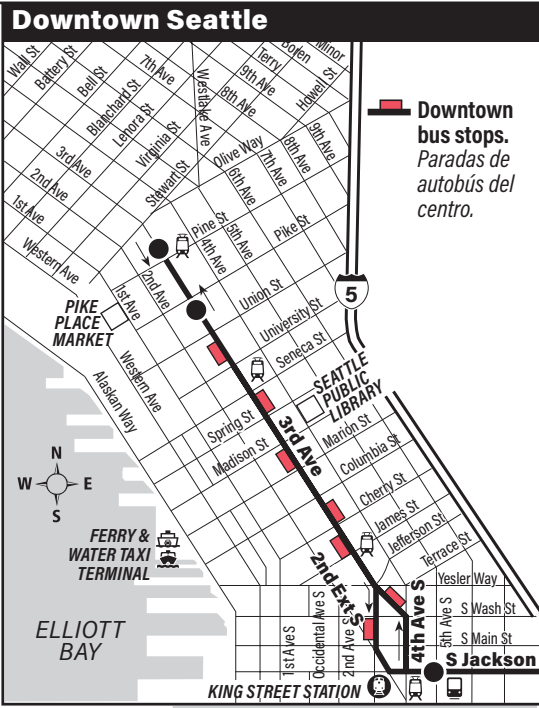

## Othello Station, Beacon Hill, Jefferson Park, Chinatown/International District, Downtown Seattle

September 14, 2024  
 thru March 28, 2025  
 Del 14 de septiembre de 2024  
 al 28 de marzo de 2025

Downtown Seattle	Chinatown/Int'l District		Beacon Hill	Jefferson Park	Beacon Hill	Othello Station
3rd Ave & Pine St	S Jackson St & 5th Ave S	12th Ave S & S Jackson St	Beacon Ave S & S Bayview St	Beacon Ave S & S Columbian Way	S Myrtle St & Beacon Ave S	S Myrtle St & 39th Ave S
Stop #430	Stop #1471	Stop #3700	Stop #3800	Stop #3883	Stop #46092	Stop #45649
5:49	6:00	6:03	6:09	6:16	6:23	6:27
5:59	6:10	6:13	6:19	6:26	6:33	6:37
6:14	6:24	6:27	6:33	6:40	6:47	6:51
6:29	6:39	6:42	6:48	6:55	7:02	7:06
—	6:46b	6:49	6:56	7:03	7:10	7:15
6:44	6:54	6:57	7:03	7:10	7:17	7:21
6:59	7:09	7:12	7:18	7:25	7:32	7:36
7:14	7:24	7:27	7:33	7:40	7:47	7:51
7:29	7:39	7:42	7:48	7:55	8:02	8:06
7:44	7:54	7:57	8:03	8:10	8:17	8:21
8:00	8:10	8:13	8:19	8:26	8:33	8:37
8:14	8:24	8:27	8:33	8:40	8:47	8:51
8:29	8:39	8:42	8:48	8:55	9:02	9:06
8:44	8:54	8:57	9:03	9:10	9:17	9:21
8:59	9:09	9:12	9:18	9:24	9:30	9:34
9:14	9:24	9:27	9:33	9:39	9:45	9:49
9:29	9:39	9:42	9:47	9:53	9:59	10:03
9:44	9:54	9:57	10:02	10:08	10:14	10:18
9:59	10:09	10:12	10:17	10:23	10:29	10:33
10:14	10:24	10:27	10:32	10:38	10:44	10:48
10:29	10:39	10:42	10:47	10:53	10:59	11:03
10:59	11:09	11:12	11:17	11:23	11:29	11:33
11:29	11:39	11:42	11:47	11:53	11:59	12:03
11:58	12:08	12:11	12:16	12:20	12:26	12:30
12:28	12:38	12:41	12:46	12:50	12:56	1:00
1:23	1:33	1:36	1:41	1:45	1:51	1:55
2:15	2:25	2:28	2:33	2:37	2:43	2:47
3:15	3:25	3:28	3:33	3:37	3:43	3:47
4:15	4:25	4:28	4:33	4:37	4:43	4:47