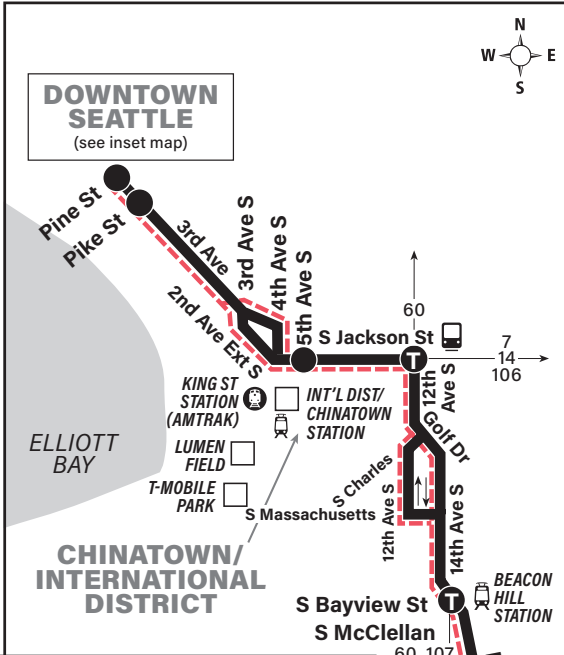

Othello Station, Beacon Hill, Jefferson Park, Chinatown/International District, Downtown Seattle

September 14, 2024
thru March 28, 2025
Del 14 de septiembre de 2024
al 28 de marzo de 2025