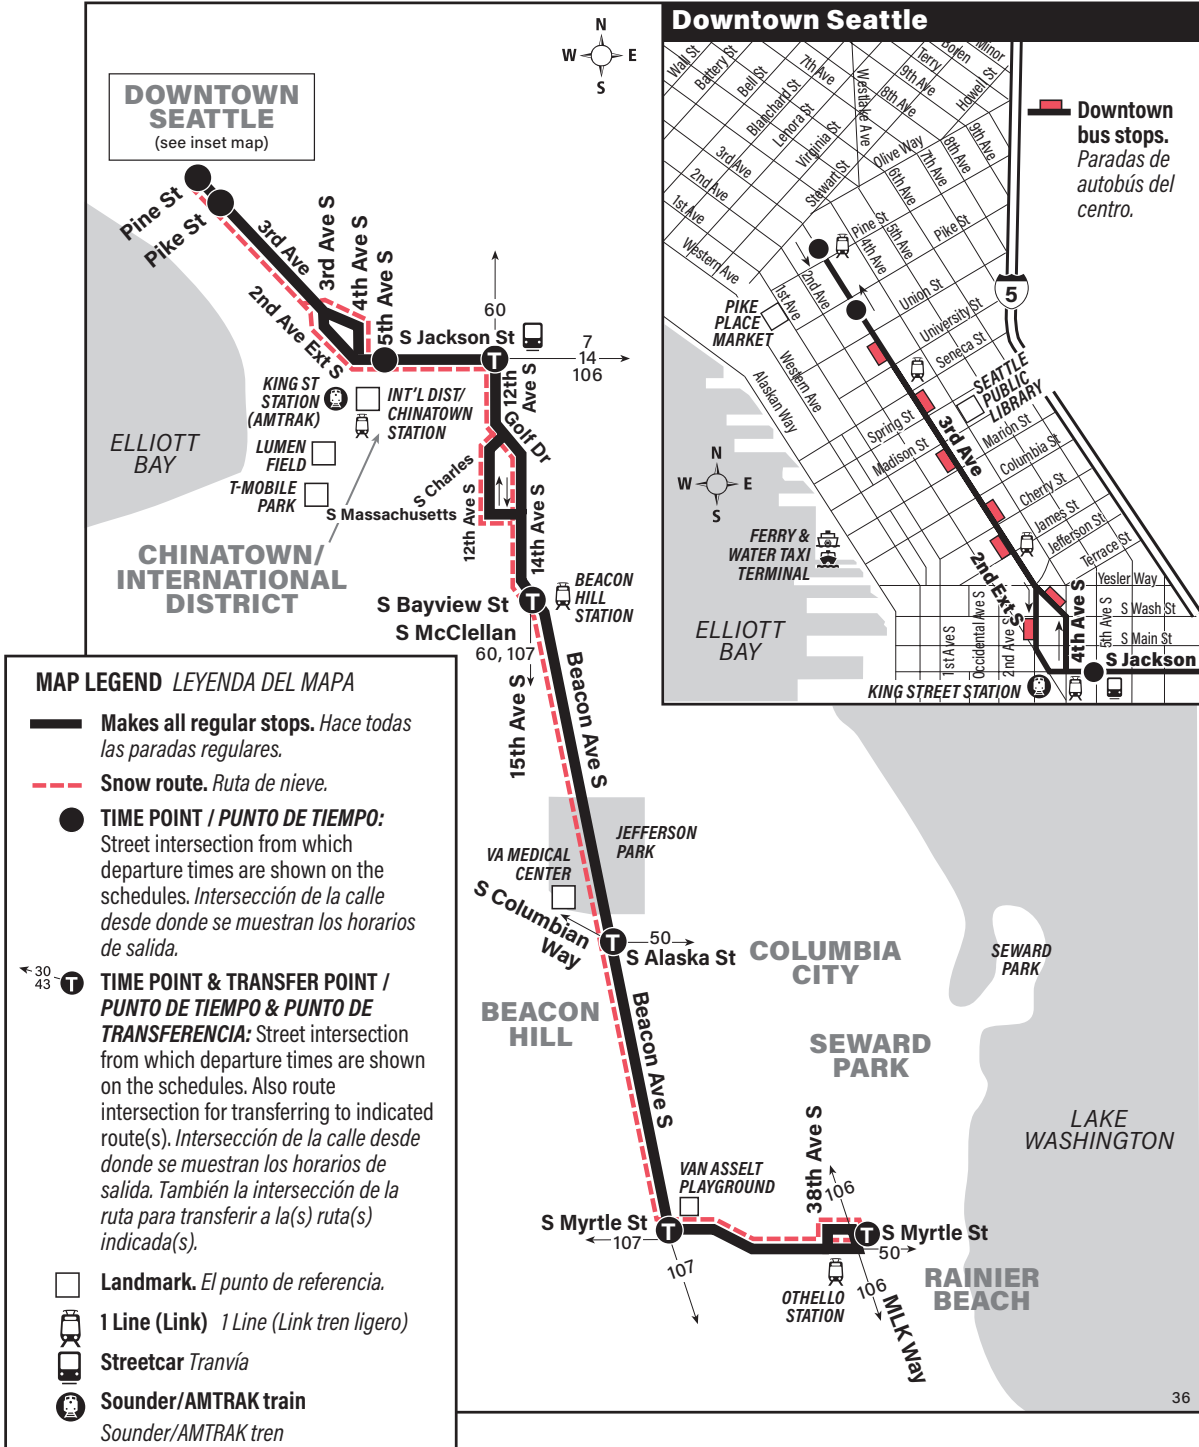

## Othello Station, Beacon Hill, Jefferson Park, Chinatown/International District, Downtown Seattle

September 14, 2024  
 thru March 28, 2025  
 Del 14 de septiembre de 2024  
 al 28 de marzo de 2025

Downtown Seattle	Chinatown/Int'l District		Beacon Hill	Jefferson Park	Beacon Hill	Othello Station
3rd Ave & Pine St	S Jackson St & 5th Ave S	12th Ave S & S Jackson St	Beacon Ave S & S Bayview St	Beacon Ave S & S Columbian Way	S Myrtle St & Beacon Ave S	S Myrtle St & 39th Ave S
Stop #430	Stop #1471	Stop #3700	Stop #3800	Stop #3883	Stop #46092	Stop #45649
5:49	6:00	6:03	6:09	6:16	6:23	6:27
5:59	6:10	6:13	6:19	6:26	6:33	6:37
6:14	6:24	6:27	6:33	6:40	6:47	6:51
6:29	6:39	6:42	6:48	6:55	7:02	7:06
—	6:46b	6:49	6:56	7:03	7:10	7:15
6:44	6:54	6:57	7:03	7:10	7:17	7:21
6:59	7:09	7:12	7:18	7:25	7:32	7:36
7:14	7:24	7:27	7:33	7:40	7:47	7:51
7:29	7:39	7:42	7:48	7:55	8:02	8:06
7:44	7:54	7:57	8:03	8:10	8:17	8:21
8:00	8:10	8:13	8:19	8:26	8:33	8:37
8:14	8:24	8:27	8:33	8:40	8:47	8:51
8:29	8:39	8:42	8:48	8:55	9:02	9:06
8:44	8:54	8:57	9:03	9:10	9:17	9:21
8:59	9:09	9:12	9:18	9:24	9:30	9:34
9:14	9:24	9:27	9:33	9:39	9:45	9:49
9:29	9:39	9:42	9:47	9:53	9:59	10:03
9:44	9:54	9:57	10:02	10:08	10:14	10:18
9:59	10:09	10:12	10:17	10:23	10:29	10:33
10:14	10:24	10:27	10:32	10:38	10:44	10:48
10:29	10:39	10:42	10:47	10:53	10:59	11:03
10:59	11:09	11:12	11:17	11:23	11:29	11:33
11:29	11:39	11:42	11:47	11:53	11:59	12:03
11:58	12:08	12:11	12:16	12:20	12:26	12:30
12:28	12:38	12:41	12:46	12:50	12:56	1:00
1:23	1:33	1:36	1:41	1:45	1:51	1:55
2:15	2:25	2:28	2:33	2:37	2:43	2:47
3:15	3:25	3:28	3:33	3:37	3:43	3:47
4:15	4:25	4:28	4:33	4:37	4:43	4:47