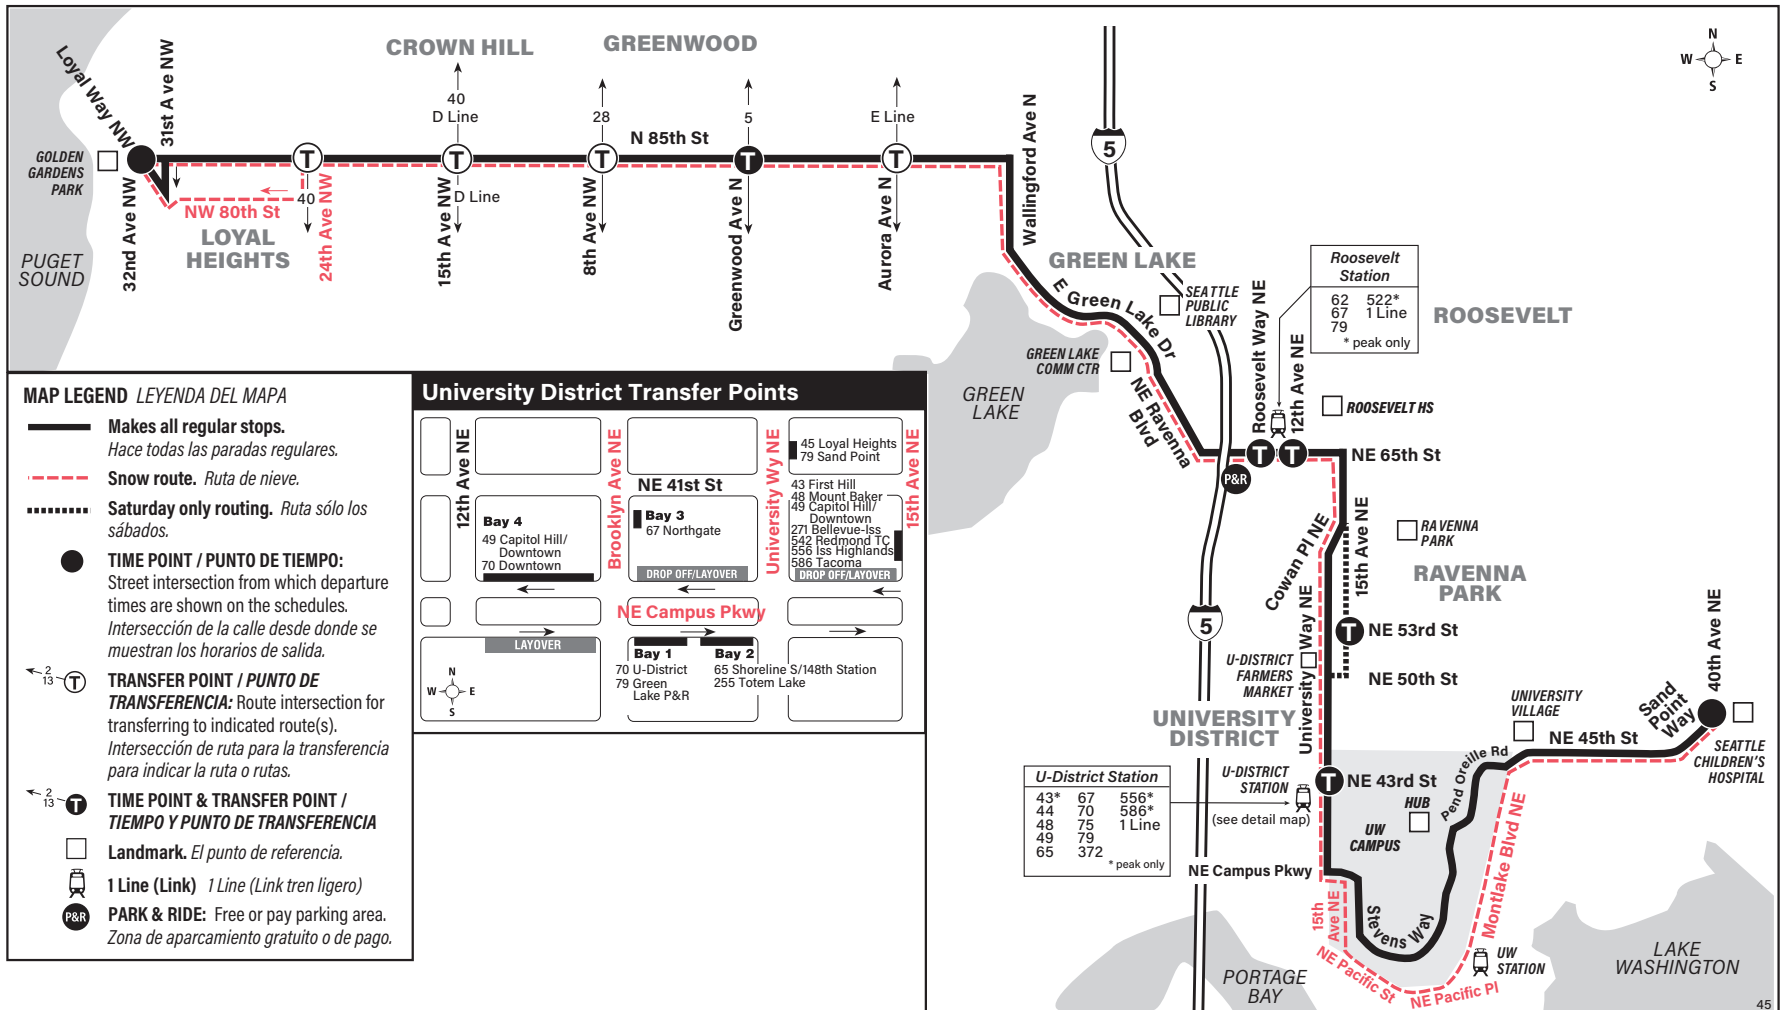

September 14, 2024
thru March 28, 2025

Del 14 de septiembre de 2024
al 28 de marzo de 2025

45

Loyal Heights, Greenwood, Green Lake, Roosevelt, University District, Seattle Children's Hospital

Route 45 Monday thru Friday to University District, Children's Hospital

Loyal Heights	Greenwood	Roosevelt Station Bay 1	University District Station Bay 4	Laurelhurst	To Route
Loyal Way NW & NW 85th St	N 85th St & Greenwood Ave N	NE 65th St & Roosevelt Way NE	University Way NE & NE 43rd St	Sand Point Way NE & 40th Ave NE	To Route
Stop #35530	Stop #5330	Stop #16430	Stop #9134	Stop #10562	
7:45	7:54	8:08	8:17	8:31	75
8:00	8:09	8:23	8:32	8:46	75
8:15	8:24	8:38	8:47	9:01	75
8:31	8:40	8:54	9:02	9:15	75
8:47	8:55	9:08	9:15	9:28	75
9:01	9:09	9:22	9:29	9:41	75
9:30	9:38	9:51	9:58	10:10	75
9:58	10:06	10:19	10:26	10:38	75
10:28	10:36	10:49	10:56	11:07	75
10:58	11:06	11:19	11:26	11:37	75
11:30	11:38	11:50	11:56	12:07	75
12:01	12:08	12:19	12:25	12:36	75
12:31	12:38	12:49	12:55	1:06	75
1:01	1:08	1:19	1:25	1:36	75

Special Service Information

On Saturday, due to the University District Farmers Market being staged on University Way NE at NE 50th St, Route 45 will be rerouted to 15th Ave NE between NE 50th St and Cowen PI NE. All stops on 15th Ave NE will be served. To avoid confusion for riders, the reroute will remain in effect all day (6 am to 1:15 am), even though the Market is in session from 9 am to 2 pm, only. Questions? Please call Metro at 206-553-3000.

Laurelhurst	University District Station Bay 5	Roosevelt Station Bay 2	Greenwood	Loyal Heights
Sand Point Way NE & 40th Ave NE	University Way NE & NE 43rd St	NE 65th St & 12th Ave NE	N 85th St & Greenwood Ave N	Loyal Way NW & NW 85th St
Stop #9978	Stop #9582	Stop #36940	Stop #41450	Stop #35530
10:26	10:40	10:47	10:58	11:08‡
10:55	11:07	11:14	11:25	11:35‡
11:24	11:35	11:42	11:53	12:03‡
11:54	12:05	12:12	12:23	12:33‡
12:24	12:35	12:42	12:53	1:03‡
12:54	1:05	1:12	1:23	1:32‡
Bold PM time				
‡ Estimated time.				