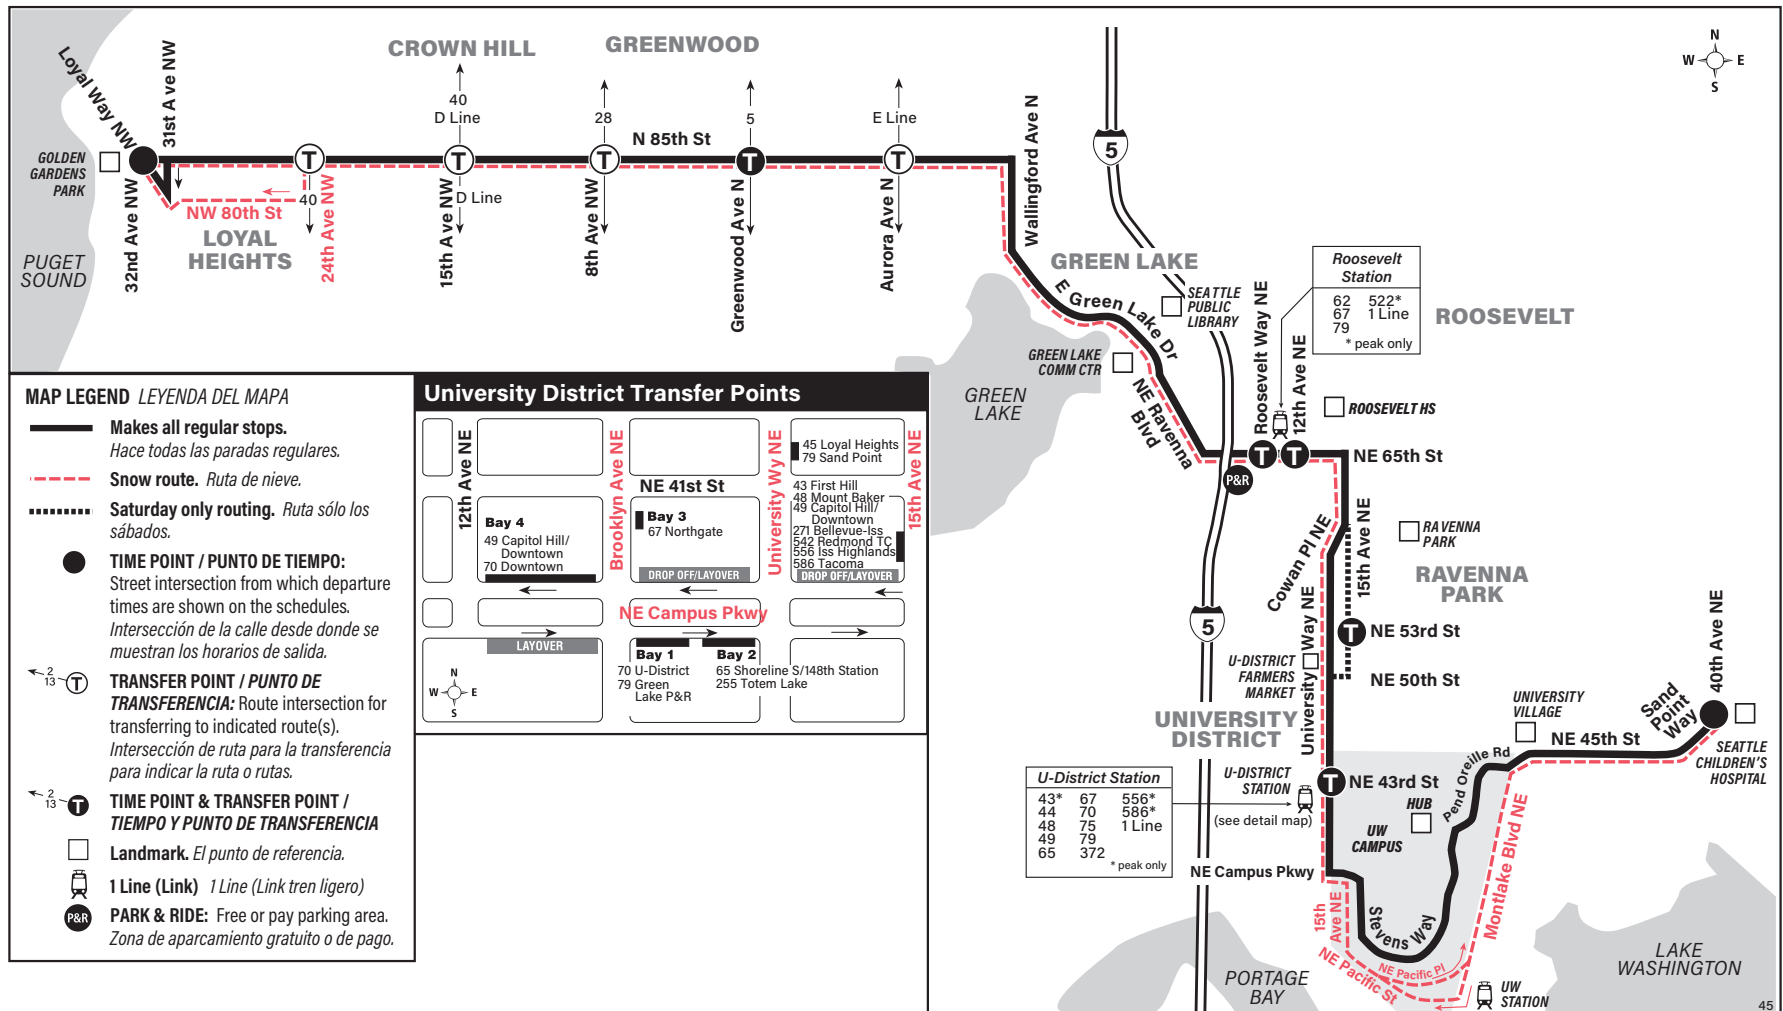

September 14, 2024
thru March 28, 2025

Del 14 de septiembre de 2024
al 28 de marzo de 2025

45

Loyal Heights, Greenwood, Green Lake, Roosevelt, University District, Seattle Children's Hospital

REVISED Nov. 15, 2024

Snow route revised.
Ruta de nieve revisada.