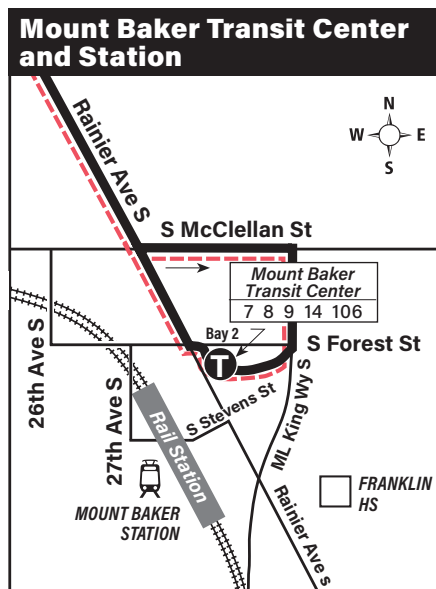

University District, Montlake, Central District, Mount Baker

September 14, 2024
thru March 28, 2025
Del 14 de septiembre de 2024
al 28 de marzo de 2025

MAP LEGEND / LEYENDA DEL MAPA

- Makes all regular stops. *Hace todas las paradas regulares.*
- - -** Saturday only routing. *Ruta sólo los sábados.*
- - - -** Snow route. *Ruta de nieve.*
- ⋯** Snow routing on Saturday only. *Ruta de nieve el sábado solamente.*
- **TIME POINT / PUNTO DE TIEMPO:** Street intersection from which departure times are shown on the schedules. *Intersección de la calle desde donde se muestran los horarios de salida.*
- ← 30 43 T** **TRANSFER POINT / PUNTO DE TRANSFERENCIA:** Route intersection for transferring to indicated route(s). *Intersección de ruta para la transferencia para indicar la ruta o rutas.*
- ← 30 43 T** **TIME POINT & TRANSFER POINT / TIEMPO Y PUNTO DE TRANSFERENCIA**
- Landmark *El punto de referencia.*
- 🚊** 1 Line (Link) *1 Line (Link)*

Special Service Information
On Saturday, due to the University District Farmers Market being staged on University Way NE at NE 50th St, Rt 48 begins and ends at 12th Ave NE & NE 47th St.

Text your bus stop number to 62550 to get real-time bus arrival times on your mobile device.

Bold PM time
‡ Estimated time.

Special Service Information

On Saturday, due to the University District Farmers Market being staged on University Way NE at NE 50th St, Rt 48 begins and ends at 12th Ave NE & NE 47th St.

Online Trip Planning

Use our Trip Planner to plan trips in King, Pierce, and Snohomish counties. Trip Planner provides details on transit stops, routes, and schedules. The transportation agencies and modes covered by Trip Planner include Metro Transit, Pierce Transit, Community Transit, Everett Transit, ST Express buses, Link trains, Sounder trains, King County Water Taxi, Washington State Ferries, the Seattle Center Monorail and Seattle Streetcar.