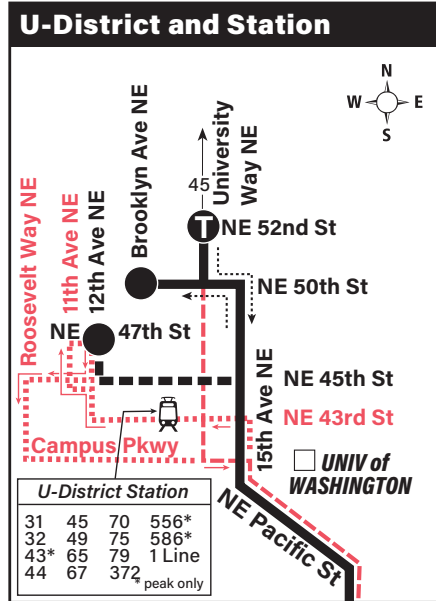

University District, Montlake, Central District, Mount Baker

September 14, 2024
thru March 28, 2025
Del 14 de septiembre de 2024
al 28 de marzo de 2025

MAP LEGEND / LEYENDA DEL MAPA

- Makes all regular stops. *Hace todas las paradas regulares.*
- - -** Saturday only routing. *Ruta sólo los sábados.*
- - - -** Snow route. *Ruta de nieve.*
- ⋯** Snow routing on Saturday only. *Ruta de nieve el sábado solamente.*
- **TIME POINT / PUNTO DE TIEMPO:** Street intersection from which departure times are shown on the schedules. *Intersección de la calle desde donde se muestran los horarios de salida.*
- ← 30 43 T** **TRANSFER POINT / PUNTO DE TRANSFERENCIA:** Route intersection for transferring to indicated route(s). *Intersección de ruta para la transferencia para indicar la ruta o rutas.*
- ← 30 43 T** **TIME POINT & TRANSFER POINT / TIEMPO Y PUNTO DE TRANSFERENCIA**
- Landmark *El punto de referencia.*
- 🚊** 1 Line (Link) *1 Line (Link)*

Special Service Information
On Saturday, due to the University District Farmers Market being staged on University Way NE at NE 50th St, Rt 48 begins and ends at 12th Ave NE & NE 47th St.

Text your bus stop number to 62550 to get real-time bus arrival times on your mobile device.

Transit Alerts
Get service alerts and rider news by email or text. Register at kingcounty.gov/metro/signup

Route 48 Monday thru Friday to University District

Servicio de lunes a viernes a University District

Bold PM time
‡ Estimated time.

Special Service Information

On Saturday, due to the University District Farmers Market being staged on University Way NE at NE 50th St, Rt 48 begins and ends at 12th Ave NE & NE 47th St.