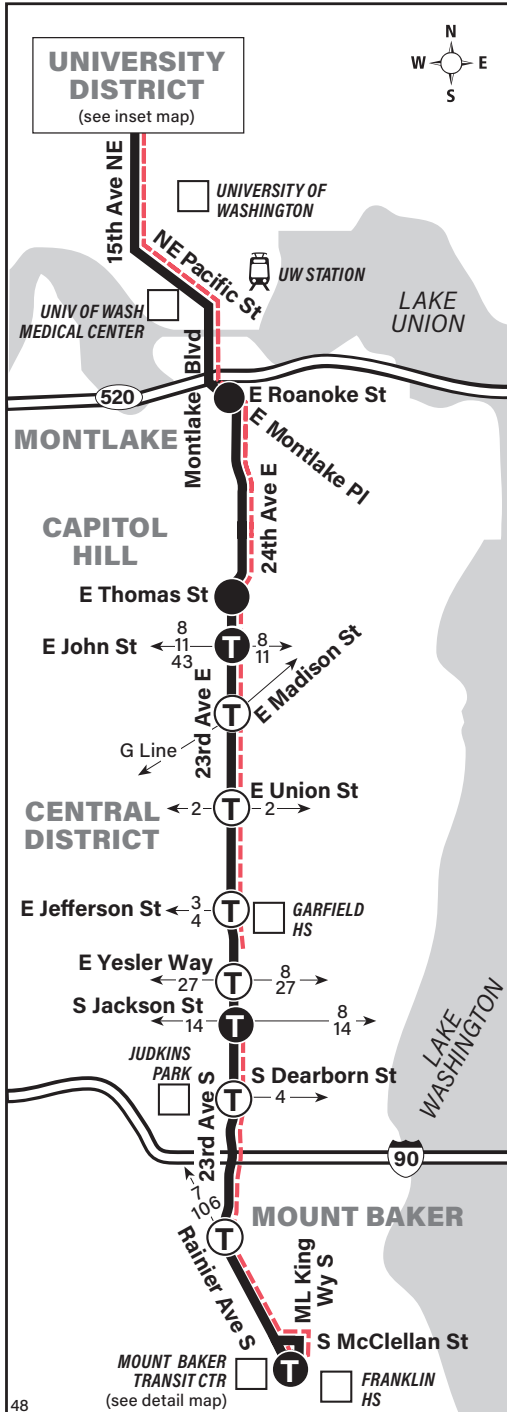

University District, Montlake, Central District, Mount Baker

September 14, 2024
thru March 28, 2025
Del 14 de septiembre de 2024
al 28 de marzo de 2025

MAP LEGEND / LEYENDA DEL MAPA

- Makes all regular stops. *Hace todas las paradas regulares.*
- - -** Saturday only routing. *Ruta sólo los sábados.*
- - - -** Snow route. *Ruta de nieve.*
- ⋯** Snow routing on Saturday only. *Ruta de nieve el sábado solamente.*
- **TIME POINT / PUNTO DE TIEMPO:** Street intersection from which departure times are shown on the schedules. *Intersección de la calle desde donde se muestran los horarios de salida.*
- ← 30 43 T** **TRANSFER POINT / PUNTO DE TRANSFERENCIA:** Route intersection for transferring to indicated route(s). *Intersección de ruta para la transferencia para indicar la ruta o rutas.*
- ← 30 43 T** **TIME POINT & TRANSFER POINT / TIEMPO Y PUNTO DE TRANSFERENCIA**
- Landmark *El punto de referencia.*
- 🚊** 1 Line (Link) *1 Line (Link)*

Special Service Information
On Saturday, due to the University District Farmers Market being staged on University Way NE at NE 50th St, Rt 48 begins and ends at 12th Ave NE & NE 47th St.

Text your bus stop number to 62550 to get real-time bus arrival times on your mobile device.

Bold PM time
‡ Estimated time.

Special Service Information

On Saturday, due to the University District Farmers Market being staged on University Way NE at NE 50th St, Rt 48 begins and ends at 12th Ave NE & NE 47th St.

Online Trip Planning

Use our Trip Planner to plan trips in King, Pierce, and Snohomish counties. Trip Planner provides details on transit stops, routes, and schedules. The transportation agencies and modes covered by Trip Planner include Metro Transit, Pierce Transit, Community Transit, Everett Transit, ST Express buses, Link trains, Sounder trains, King County Water Taxi, Washington State Ferries, the Seattle Center Monorail and Seattle Streetcar.