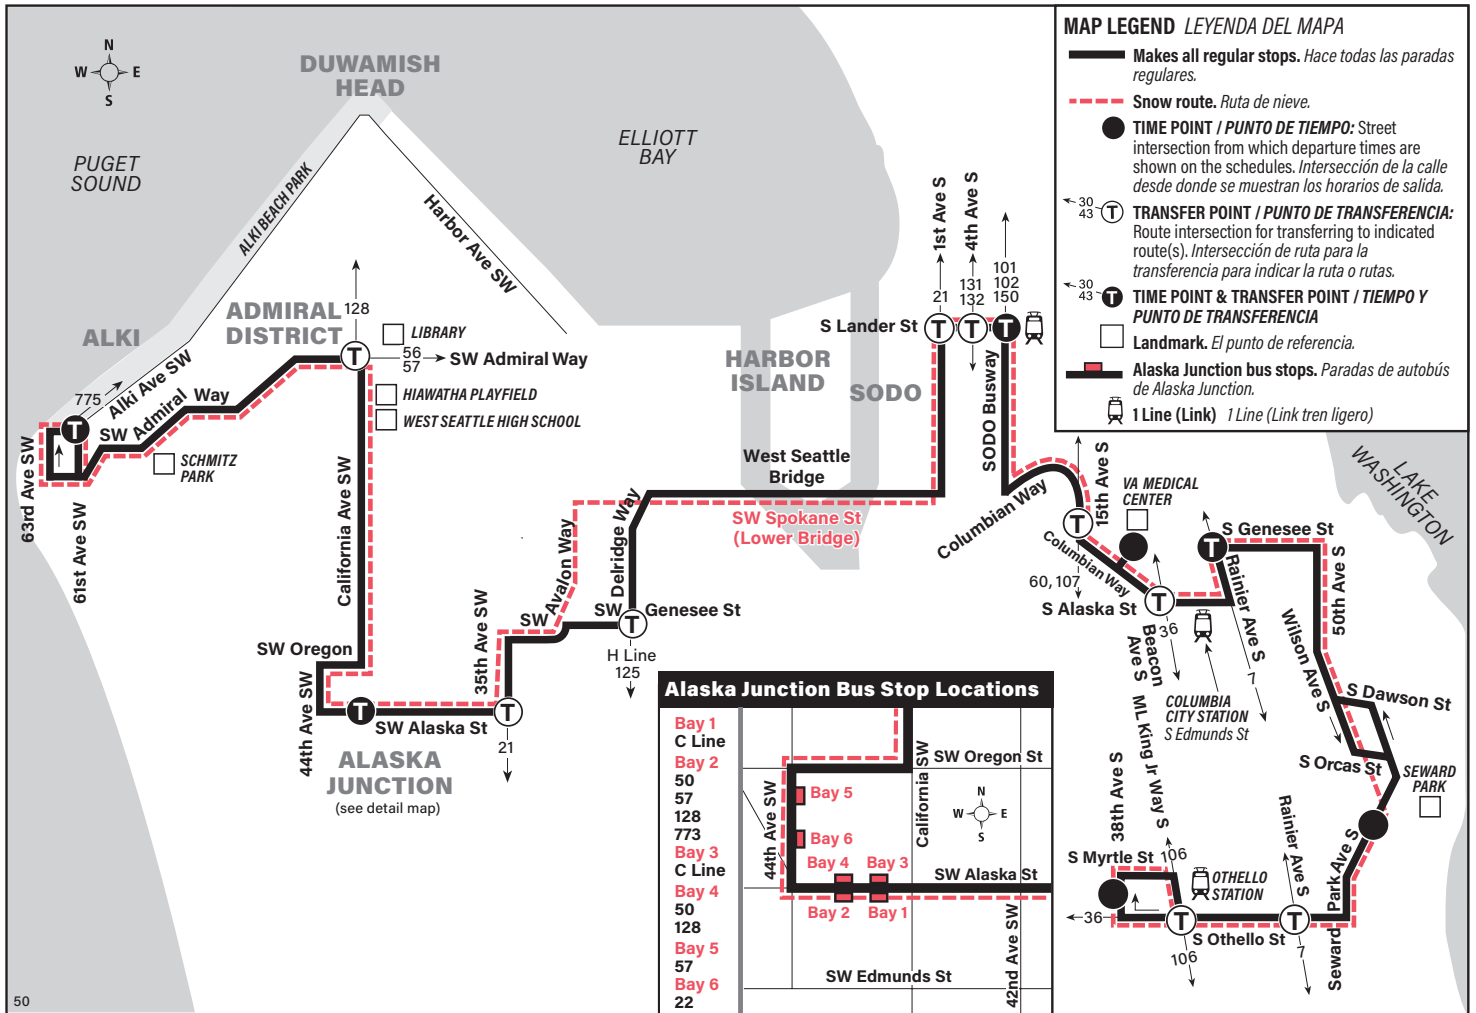

**September 14, 2024
thru March 28, 2025**
Del 14 de septiembre de 2024
al 28 de marzo de 2025

50

Alki, Admiral District, Alaska Junction, SODO, VA Medical Center, Beacon Hill, Columbia City, Seward Park, Othello Station

Bold PM time

ORCA Card

Use your ORCA card to travel on Metro, Community Transit, Everett Transit, Kitsap Transit, Pierce Transit, Sound Transit, Seattle Streetcar, King County Water Taxi, the Seattle Center Monorail and Washington State Ferries. The ORCA card can accommodate a cash purse and/or a monthly pass, and it automatically tracks the value of your fares and transfers.

Bold PM time

† Estimated time.

Online Trip Planning

Use our Trip Planner to plan trips in King, Pierce, and Snohomish counties. Trip Planner provides details on transit stops, routes, and schedules. The transportation agencies and modes covered by Trip Planner include Metro Transit, Pierce Transit, Community Transit, Everett Transit, ST Express buses, Link trains, Sounder trains, King County Water Taxi, Washington State Ferries, the Seattle Center Monorail and Seattle Streetcar.