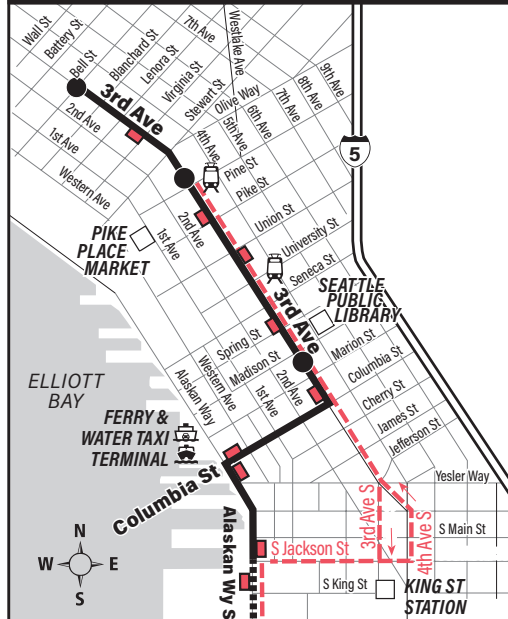

## Alki, Alaska Junction, Genesee Hill, Admiral District, Downtown Seattle

**September 14, 2024  
thru March 28, 2025**  
Del 14 de septiembre de 2024  
al 28 de marzo de 2025

These routes do not operate on weekends or holidays.

### Alaska Junction Bus Stop Locations

### Downtown Seattle - Route 56, 57

## Route 56, 57 Monday thru Friday to Downtown Seattle

Servicio de lunes a viernes al centro de Seattle

	Alaska Junction Bay 5	Genesee Hill	Alki	Admiral District	Downtown Seattle	
	Alaska Junction Bay 5	55th Ave SW & SW Dakota St	Alki Ave SW & 61st Ave SW	SW Admiral & California Ave SW	3rd Ave & Madison St	3rd Ave & Pine St
Route	Stop #32013	Stop #39464	Stop #14960	Stop #15060	Stop #548	Stop #590
56	—	—	5:53	6:00	6:18‡	6:22‡
57	6:40	6:44	—	6:53	7:15‡	7:19‡
56	—	—	7:12	7:20	7:41‡	7:45‡
57	7:17	7:21	—	7:30	7:53‡	7:57‡
57	7:42	7:47	—	7:56	8:19‡	8:23‡
56	—	—	8:08	8:16	8:38‡	8:42‡
56	—	—	9:08	9:15	9:34‡	9:38‡