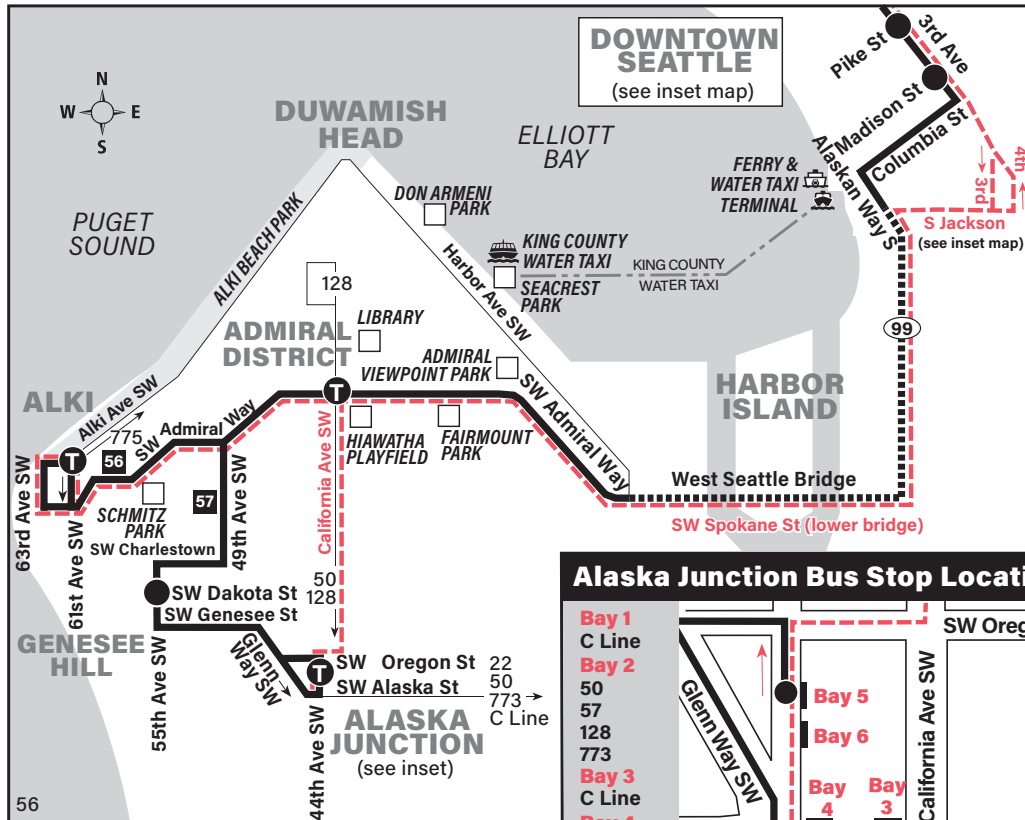

## Alki, Alaska Junction, Genesee Hill, Admiral District, Downtown Seattle

**September 14, 2024  
thru March 28, 2025**  
Del 14 de septiembre de 2024  
al 28 de marzo de 2025

These routes do not operate on weekends or holidays.

### Alaska Junction Bus Stop Locations

### Downtown Seattle - Route 56, 57

## Route 56, 57 Monday thru Friday to Downtown Seattle

Servicio de lunes a viernes al centro de Seattle

	Alaska Junction Bay 5	Genesee Hill	Alki	Admiral District	Downtown Seattle	
	Alaska Junction Bay 5	55th Ave SW & SW Dakota St	Alki Ave SW & 61st Ave SW	SW Admiral & California Ave SW	3rd Ave & Madison St	3rd Ave & Pine St
Route	Stop #32013	Stop #39464	Stop #14960	Stop #15060	Stop #548	Stop #590
56	—	—	5:53	6:00	6:18‡	6:22‡
57	6:40	6:44	—	6:53	7:15‡	7:19‡
56	—	—	7:12	7:20	7:41‡	7:45‡
57	7:17	7:21	—	7:30	7:53‡	7:57‡
57	7:42	7:47	—	7:56	8:19‡	8:23‡
56	—	—	8:08	8:16	8:38‡	8:42‡
56	—	—	9:08	9:15	9:34‡	9:38‡