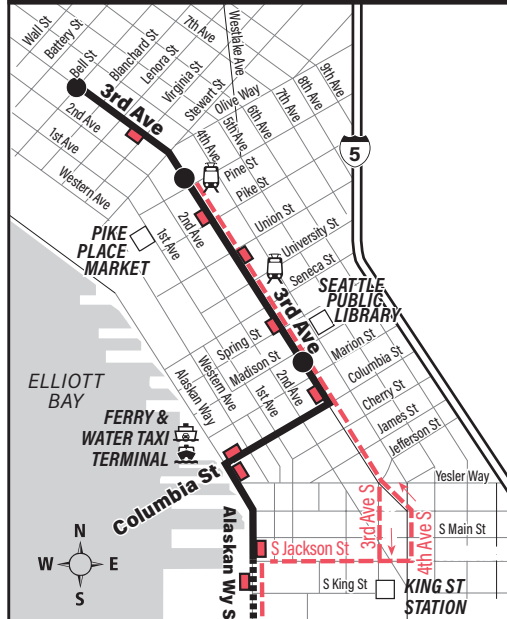

Alaska Junction Bus Stop Locations

Downtown Seattle - Route 56, 57

MAP LEGEND LEYENDA DEL MAPA

- Makes all regular stops. *Hace todas las paradas regulares.*
- Limited or no stops. *Limitado o sin paradas.*
- Snow route. *Ruta de nieve.*
- TIME POINT / PUNTO DE TIEMPO:** Street intersection from which departure times are shown on the schedules. *Intersección de la calle desde donde se muestran los horarios de salida.*
- TRANSFER POINT / PUNTO DE TRANSFERENCIA:** Route intersection for transferring to indicated route(s). *Intersección de ruta para la transferencia para indicar la ruta o rutas.*
- Landmark.** *El punto de referencia.*
- 1 Line (Link)** *1 Line (Link tren ligero)*
- Downtown bus stops.** *Paradas de autobús del centro.*

Route 56, 57 Monday thru Friday to Downtown Seattle

Servicio de lunes a viernes al centro de Seattle

	Alaska Junction Bay 5	Genesee Hill	Alki	Admiral District	Downtown Seattle	
	Alaska Junction Bay 5	55th Ave SW & SW Dakota St	Alki Ave SW & 61st Ave SW	SW Admiral & California Ave SW	3rd Ave & Madison St	3rd Ave & Pine St
Route	Stop #32013	Stop #39464	Stop #14960	Stop #15060	Stop #548	Stop #590
56	—	—	5:53	6:00	6:18‡	6:22‡
57	6:40	6:44	—	6:53	7:15‡	7:19‡
56	—	—	7:12	7:20	7:41‡	7:45‡
57	7:17	7:21	—	7:30	7:53‡	7:57‡
57	7:42	7:47	—	7:56	8:19‡	8:23‡
56	—	—	8:08	8:16	8:38‡	8:42‡
56	—	—	9:08	9:15	9:34‡	9:38‡

Route 56, 57 Monday thru Friday to Alki, Alaska Junction

Servicio de lunes a viernes a Admiral District, Alaska Junction

	Downtown Seattle	Admiral District	Alki	Genesee Hill	Alaska Junction Bay 2
	3rd Ave & Bell St	SW Admiral & California Ave SW	Alki Ave SW & 61st Ave SW	55th Ave SW & SW Dakota St	Alaska Junction Bay 2
Route	Stop #400	Stop #15540	Stop #14960	Stop #39530	Stop #31811
57	3:31	3:56‡	—	4:04‡	4:09‡
56	4:00	4:24‡	4:31	—	—
57	4:20	4:46‡	—	4:54‡	4:59‡
57	4:40	5:06‡	—	5:14‡	5:19‡
57	5:00	5:26‡	—	5:34‡	5:39‡
56	5:21	5:46‡	5:53	—	—
57	5:41	6:05‡	—	6:13‡	6:18‡
56	6:01	6:25‡	6:32	—	—
56	6:41	7:03‡	7:10	—	—