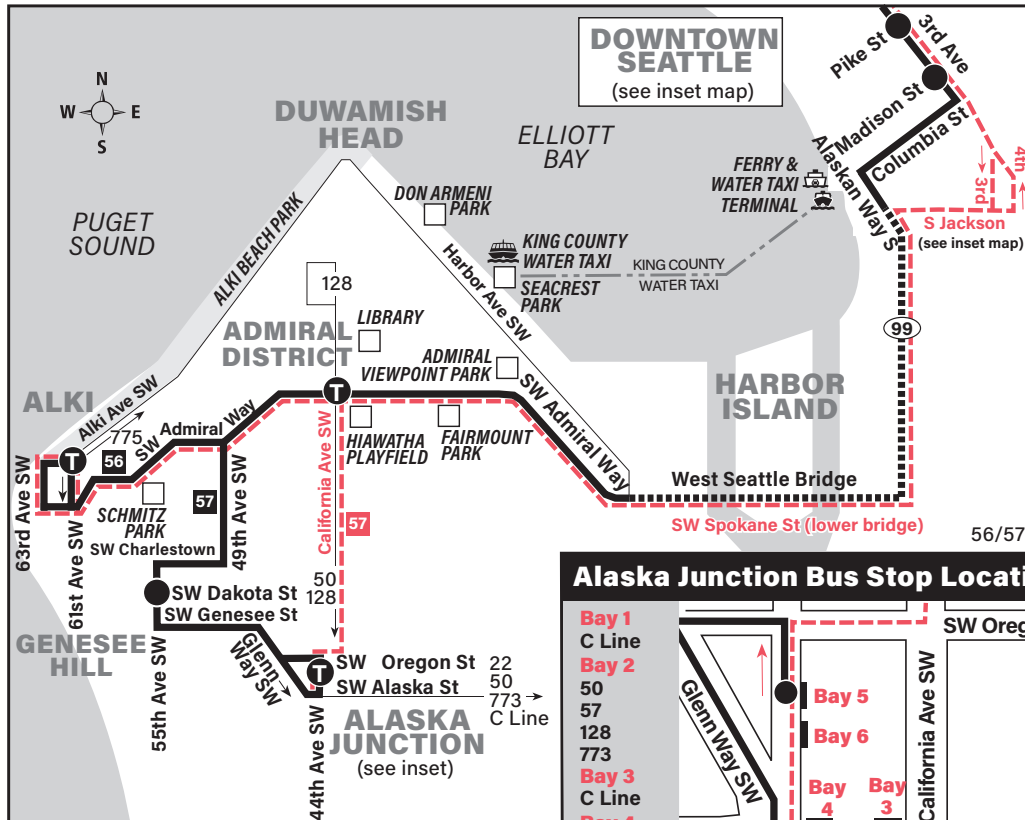

Alki, Alaska Junction, Genesee Hill, Admiral District, Downtown Seattle

September 14, 2024
thru March 28, 2025
Del 14 de septiembre de 2024
al 28 de marzo de 2025

These routes do not operate on weekends or holidays.

Route 56, 57 Monday thru Friday to Downtown Seattle

Servicio de lunes a viernes al centro de Seattle

	Alaska Junction Bay 5	Genesee Hill	Alki	Admiral District	Downtown Seattle	
	Alaska Junction Bay 5	55th Ave SW & SW Dakota St	Alki Ave SW & 61st Ave SW	SW Admiral & California Ave SW	3rd Ave & Madison St	3rd Ave & Pine St
Route	Stop #32013	Stop #39464	Stop #14960	Stop #15060	Stop #548	Stop #590
56	—	—	5:53	6:00	6:18‡	6:22‡
57	6:40	6:44	—	6:53	7:15‡	7:19‡
56	—	—	7:12	7:20	7:41‡	7:45‡
57	7:17	7:21	—	7:30	7:53‡	7:57‡
57	7:42	7:47	—	7:56	8:19‡	8:23‡
56	—	—	8:08	8:16	8:38‡	8:42‡
56	—	—	9:08	9:15	9:34‡	9:38‡

Route 56, 57 Monday thru Friday to Alki, Alaska Junction

Servicio de lunes a viernes a Admiral District, Alaska Junction

	Downtown Seattle	Admiral District	Alki	Genesee Hill	Alaska Junction Bay 2
	3rd Ave & Bell St	SW Admiral & California Ave SW	Alki Ave SW & 61st Ave SW	55th Ave SW & SW Dakota St	Alaska Junction Bay 2
Route	Stop #400	Stop #15540	Stop #14960	Stop #39530	Stop #31811
57	3:31	3:56‡	—	4:04‡	4:09‡
56	4:00	4:24‡	4:31	—	—
57	4:20	4:46‡	—	4:54‡	4:59‡
57	4:40	5:06‡	—	5:14‡	5:19‡
57	5:00	5:26‡	—	5:34‡	5:39‡
56	5:21	5:46‡	5:53	—	—
57	5:41	6:05‡	—	6:13‡	6:18‡
56	6:01	6:25‡	6:32	—	—
56	6:41	7:03‡	7:10	—	—