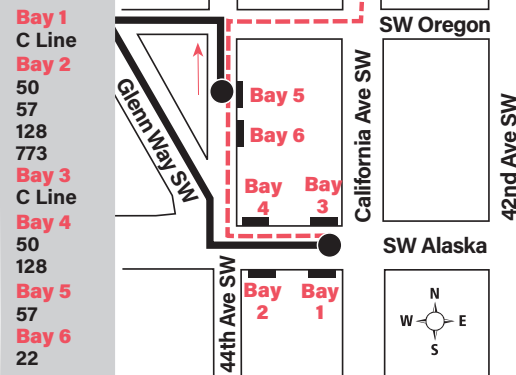

Alaska Junction Bus Stop Locations