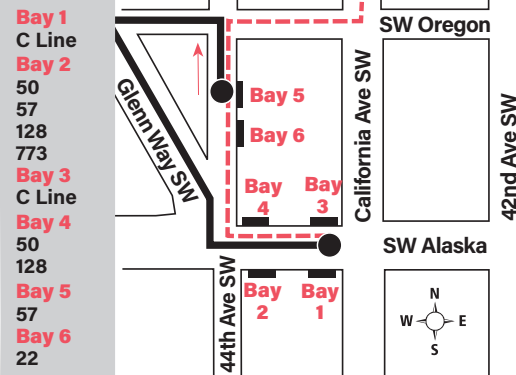

## Alki, Alaska Junction, Genesee Hill, Admiral District, Downtown Seattle

**September 14, 2024  
thru March 28, 2025**  
Del 14 de septiembre de 2024  
al 28 de marzo de 2025

These routes do not operate on weekends or holidays.

### Alaska Junction Bus Stop Locations

### Downtown Seattle - Route 56, 57

## Route 56, 57 Monday thru Friday to Downtown Seattle

Servicio de lunes a viernes al centro de Seattle

	Alaska Junction Bay 5	Genesee Hill	Alki	Admiral District	Downtown Seattle	
	Alaska Junction Bay 5	55th Ave SW & SW Dakota St	Alki Ave SW & 61st Ave SW	SW Admiral & California Ave SW	3rd Ave & Madison St	3rd Ave & Pine St
Route	Stop #32013	Stop #39464	Stop #14960	Stop #15060	Stop #548	Stop #590
56	—	—	5:53	6:00	6:18‡	6:22‡
57	6:40	6:44	—	6:53	7:15‡	7:19‡
56	—	—	7:12	7:20	7:41‡	7:45‡
57	7:17	7:21	—	7:30	7:53‡	7:57‡
57	7:42	7:47	—	7:56	8:19‡	8:23‡
56	—	—	8:08	8:16	8:38‡	8:42‡
56	—	—	9:08	9:15	9:34‡	9:38‡