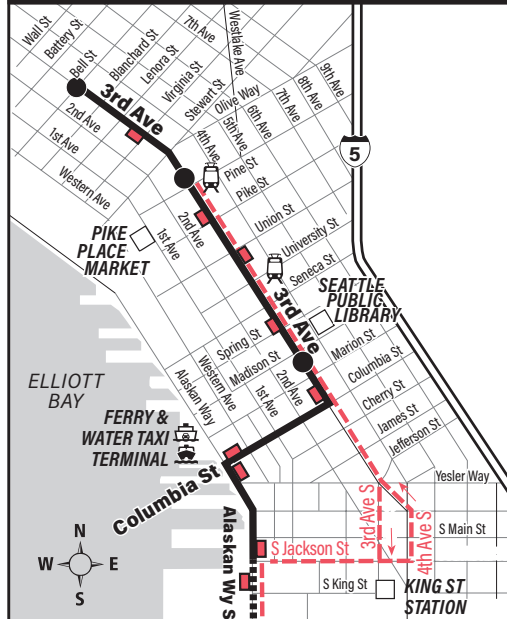

## Alki, Alaska Junction, Genesee Hill, Admiral District, Downtown Seattle

**September 14, 2024  
thru March 28, 2025**  
Del 14 de septiembre de 2024  
al 28 de marzo de 2025

These routes do not operate on weekends or holidays.

### Alaska Junction Bus Stop Locations

### Downtown Seattle - Route 56, 57

## Route 56, 57 Monday thru Friday to Downtown Seattle

Servicio de lunes a viernes al centro de Seattle

	Alaska Junction Bay 5	Genesee Hill	Alki	Admiral District	Downtown Seattle	
	Alaska Junction Bay 5	55th Ave SW & SW Dakota St	Alki Ave SW & 61st Ave SW	SW Admiral & California Ave SW	3rd Ave & Madison St	3rd Ave & Pine St
Route	Stop #32013	Stop #39464	Stop #14960	Stop #15060	Stop #548	Stop #590
56	—	—	5:53	6:00	6:18‡	6:22‡
57	6:40	6:44	—	6:53	7:15‡	7:19‡
56	—	—	7:12	7:20	7:41‡	7:45‡
57	7:17	7:21	—	7:30	7:53‡	7:57‡
57	7:42	7:47	—	7:56	8:19‡	8:23‡
56	—	—	8:08	8:16	8:38‡	8:42‡
56	—	—	9:08	9:15	9:34‡	9:38‡