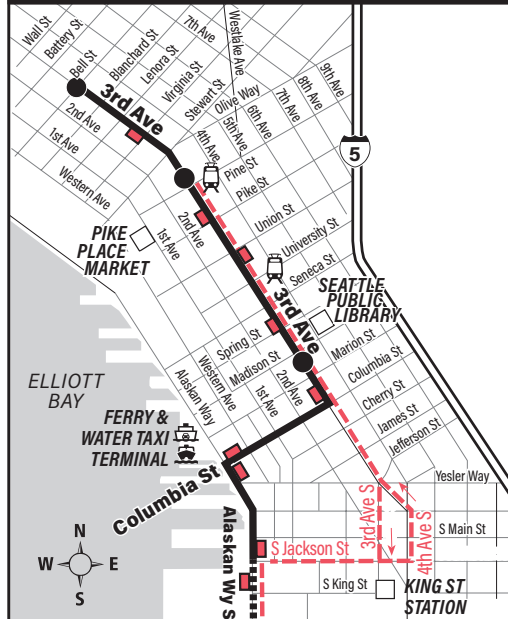

Downtown Seattle - Route 56, 57

MAP LEGEND LEYENDA DEL MAPA

- Makes all regular stops. *Hace todas las paradas regulares.*
- Limited or no stops. *Limitado o sin paradas.*
- Snow route. *Ruta de nieve.*
- **TIME POINT / PUNTO DE TIEMPO:** Street intersection from which departure times are shown on the schedules. *Intersección de la calle desde donde se muestran los horarios de salida.*
- **TRANSFER POINT / PUNTO DE TRANSFERENCIA:** Route intersection for transferring to indicated route(s). *Intersección de ruta para la transferencia para indicar la ruta o rutas.*
- **Landmark.** *El punto de referencia.*
- **1 Line (Link)** *1 Line (Link tren ligero)*
- **Downtown bus stops.** *Paradas de autobús del centro.*