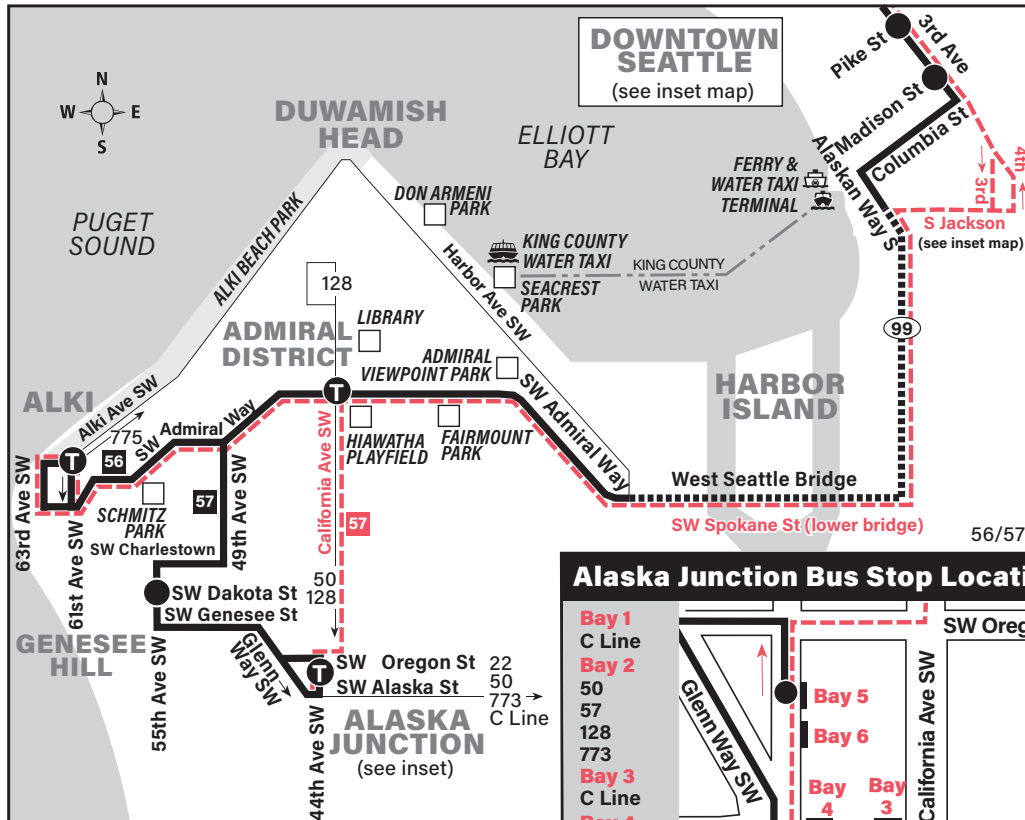

## Alki, Alaska Junction, Genesee Hill, Admiral District, Downtown Seattle

**September 14, 2024  
thru March 28, 2025**  
Del 14 de septiembre de 2024  
al 28 de marzo de 2025

These routes do not operate on weekends or holidays.

### Alaska Junction Bus Stop Locations

### Downtown Seattle - Route 56, 57

## Route 56, 57 Monday thru Friday to Downtown Seattle

Servicio de lunes a viernes al centro de Seattle

	Alaska Junction Bay 5	Genesee Hill	Alki	Admiral District	Downtown Seattle	
	Alaska Junction Bay 5	55th Ave SW & SW Dakota St	Alki Ave SW & 61st Ave SW	SW Admiral & California Ave SW	3rd Ave & Madison St	3rd Ave & Pine St
Route	Stop #32013	Stop #39464	Stop #14960	Stop #15060	Stop #548	Stop #590
56	—	—	5:53	6:00	6:18‡	6:22‡
57	6:40	6:44	—	6:53	7:15‡	7:19‡
56	—	—	7:12	7:20	7:41‡	7:45‡
57	7:17	7:21	—	7:30	7:53‡	7:57‡
57	7:42	7:47	—	7:56	8:19‡	8:23‡
56	—	—	8:08	8:16	8:38‡	8:42‡
56	—	—	9:08	9:15	9:34‡	9:38‡