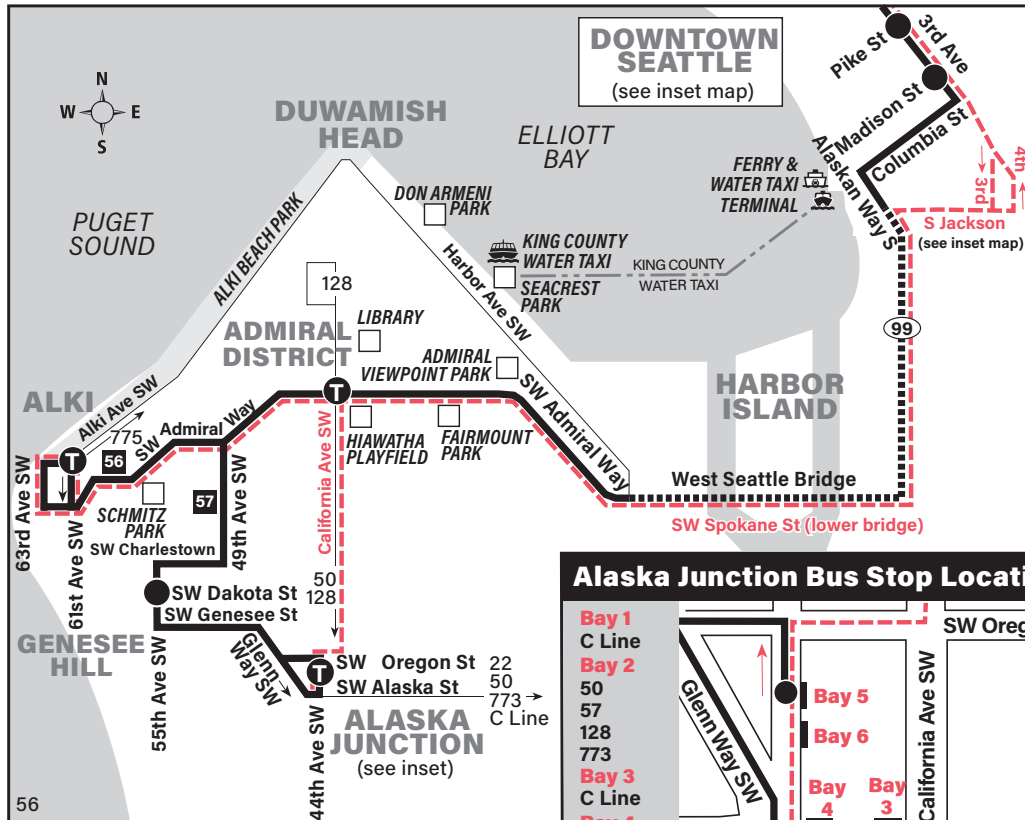

**September 14, 2024
thru March 28, 2025**
Del 14 de septiembre de 2024
al 28 de marzo de 2025

56, 57

Alki, Alaska Junction, Genesee Hill, Admiral District, Downtown Seattle

These routes do not operate on weekends or holidays.

Route 56, 57 Monday thru Friday to Downtown Seattle

Servicio de lunes a viernes al centro de Seattle

	Alaska Junction Bay 5	Genesee Hill	Alki	Admiral District	Downtown Seattle	
	Alaska Junction Bay 5	55th Ave SW & SW Dakota St	Alki Ave SW & 61st Ave SW	SW Admiral & California Ave SW	3rd Ave & Madison St	3rd Ave & Pine St
Route	Stop #32013	Stop #39464	Stop #14960	Stop #15060	Stop #548	Stop #590
56	—	—	5:53	6:00	6:18‡	6:22‡
57	6:40	6:44	—	6:53	7:15‡	7:19‡
56	—	—	7:12	7:20	7:41‡	7:45‡
57	7:17	7:21	—	7:30	7:53‡	7:57‡
57	7:42	7:47	—	7:56	8:19‡	8:23‡
56	—	—	8:08	8:16	8:38‡	8:42‡
56	—	—	9:08	9:15	9:34‡	9:38‡

‡ Estimated time.

Route 56, 57 Monday thru Friday to Alki, Alaska Junction

Servicio de lunes a viernes a Admiral District, Alaska Junction

	Downtown Seattle	Admiral District	Alki	Genesee Hill	Alaska Junction Bay 2
	3rd Ave & Bell St	SW Admiral & California Ave SW	Alki Ave SW & 61st Ave SW	55th Ave SW & SW Dakota St	Alaska Junction Bay 2
Route	Stop #400	Stop #15540	Stop #14960	Stop #39530	Stop #31811
57	3:31	3:56‡	—	4:04‡	4:09‡
56	4:00	4:24‡	4:31	—	—
57	4:20	4:46‡	—	4:54‡	4:59‡
57	4:40	5:06‡	—	5:14‡	5:19‡
57	5:00	5:26‡	—	5:34‡	5:39‡
56	5:21	5:46‡	5:53	—	—
57	5:41	6:05‡	—	6:13‡	6:18‡
56	6:01	6:25‡	6:32	—	—
56	6:41	7:03‡	7:10	—	—