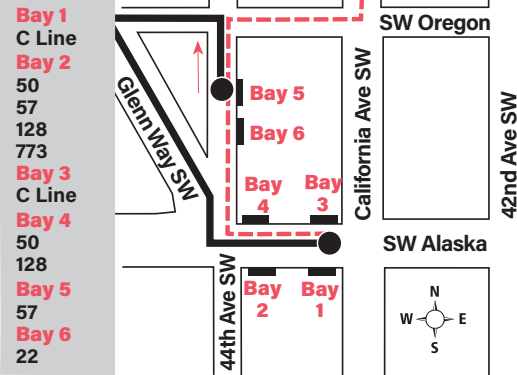

## Alki, Alaska Junction, Genesee Hill, Admiral District, Downtown Seattle

**September 14, 2024  
thru March 28, 2025**  
Del 14 de septiembre de 2024  
al 28 de marzo de 2025

These routes do not operate on weekends or holidays.

### Alaska Junction Bus Stop Locations

### Downtown Seattle - Route 56, 57

## Route 56, 57 Monday thru Friday to Downtown Seattle

Servicio de lunes a viernes al centro de Seattle

	Alaska Junction Bay 5	Genesee Hill	Alki	Admiral District	Downtown Seattle	
	Alaska Junction Bay 5	55th Ave SW & SW Dakota St	Alki Ave SW & 61st Ave SW	SW Admiral & California Ave SW	3rd Ave & Madison St	3rd Ave & Pine St
Route	Stop #32013	Stop #39464	Stop #14960	Stop #15060	Stop #548	Stop #590
56	—	—	5:53	6:00	6:18‡	6:22‡
57	6:40	6:44	—	6:53	7:15‡	7:19‡
56	—	—	7:12	7:20	7:41‡	7:45‡
57	7:17	7:21	—	7:30	7:53‡	7:57‡
57	7:42	7:47	—	7:56	8:19‡	8:23‡
56	—	—	8:08	8:16	8:38‡	8:42‡
56	—	—	9:08	9:15	9:34‡	9:38‡