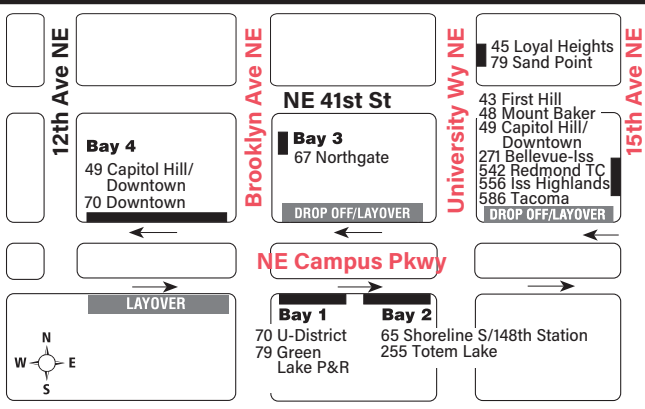

September 14, 2024
thru March 28, 2025
Del 14 de septiembre de 2024
al 28 de marzo de 2025

75

Northgate, Lake City, Sand Point, Children's Hospital, University District

University District Transfer Points

Northgate Station Bay 1	Lake City	Sand Point	Laurelhurst	University District Station Bay 5	To Route
1st Ave NE & NE 103rd St	NE 125th St & Lake City Way NE	Sand Point Way NE & NE 74th St	Sand Point Way NE & 40th Ave NE	University Way NE & NE 43rd St	
Stop #35317	Stop #9670	Stop #9900	Stop #9978	Stop #9582	
7:15	7:28	7:37	7:43	7:58	45
7:30	7:42	7:51	7:57	8:12	45
7:45	7:57	8:06	8:12	8:27	45
8:00	8:12	8:21	8:27	8:42	45
8:15	8:27	8:36	8:42	8:57	45
8:30	8:42	8:51	8:57	9:12	45
8:45	8:57	9:06	9:12	9:27	45
9:00	9:12	9:21	9:27	9:42	45
9:30	9:42	9:51	9:57	10:11	45
10:00	10:12	10:20	10:26	10:40	45
10:30	10:42	10:49	10:55	11:07	45
11:00	11:12	11:19	11:24	11:35	45
11:30	11:42	11:49	11:54	12:05	45
12:00	12:12	12:19	12:24	12:35	45
12:30	12:42	12:49	12:54	1:05	45
Bold PM time					

Online Trip Planning

Use our Trip Planner to plan trips in King, Pierce, and Snohomish counties. Trip Planner provides details on transit stops, routes, and schedules. The transportation agencies and modes covered by Trip Planner include Metro Transit, Pierce Transit, Community Transit, Everett Transit, ST Express buses, Link trains, Sounder trains, King County Water Taxi, Washington State Ferries, the Seattle Center Monorail and Seattle Streetcar.