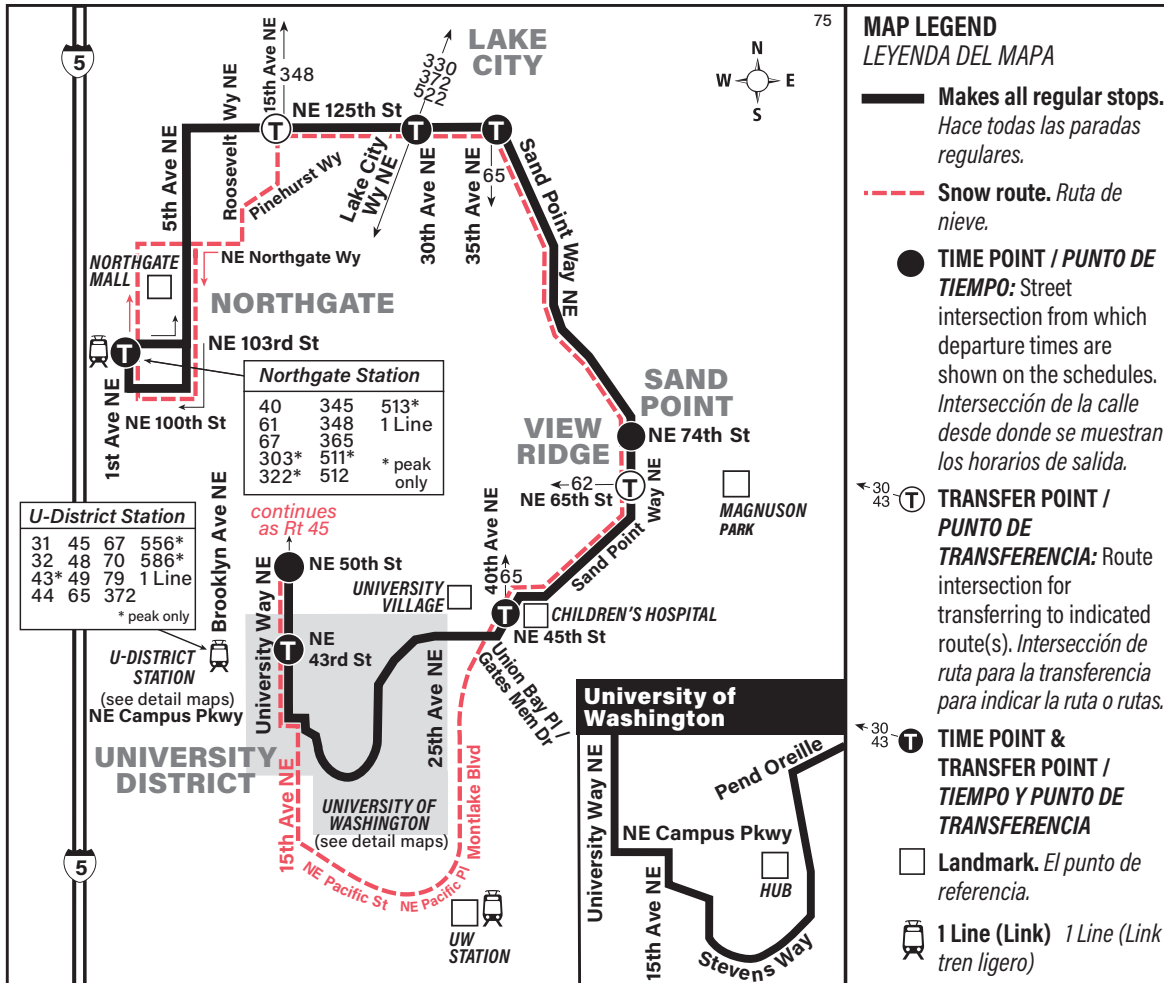

September 14, 2024
thru March 28, 2025
Del 14 de septiembre de 2024
al 28 de marzo de 2025

75

Northgate, Lake City, Sand Point, Children's Hospital, University District

University District Transfer Points

Northgate Station Bay 1	Lake City	Sand Point	Laurelhurst	University District Station Bay 5	To Route
1st Ave NE & NE 103rd St	NE 125th St & Lake City Way NE	Sand Point Way NE & NE 74th St	Sand Point Way NE & 40th Ave NE	University Way NE & NE 43rd St	
Stop #35317	Stop #9670	Stop #9900	Stop #9978	Stop #9582	
7:15	7:28	7:37	7:43	7:58	45
7:30	7:42	7:51	7:57	8:12	45
7:45	7:57	8:06	8:12	8:27	45
8:00	8:12	8:21	8:27	8:42	45
8:15	8:27	8:36	8:42	8:57	45
8:30	8:42	8:51	8:57	9:12	45
8:45	8:57	9:06	9:12	9:27	45
9:00	9:12	9:21	9:27	9:42	45
9:30	9:42	9:51	9:57	10:11	45
10:00	10:12	10:20	10:26	10:40	45
10:30	10:42	10:49	10:55	11:07	45
11:00	11:12	11:19	11:24	11:35	45
11:30	11:42	11:49	11:54	12:05	45
12:00	12:12	12:19	12:24	12:35	45
12:30	12:42	12:49	12:54	1:05	45
Bold PM time					

Online Trip Planning

Use our Trip Planner to plan trips in King, Pierce, and Snohomish counties. Trip Planner provides details on transit stops, routes, and schedules. The transportation agencies and modes covered by Trip Planner include Metro Transit, Pierce Transit, Community Transit, Everett Transit, ST Express buses, Link trains, Sounder trains, King County Water Taxi, Washington State Ferries, the Seattle Center Monorail and Seattle Streetcar.