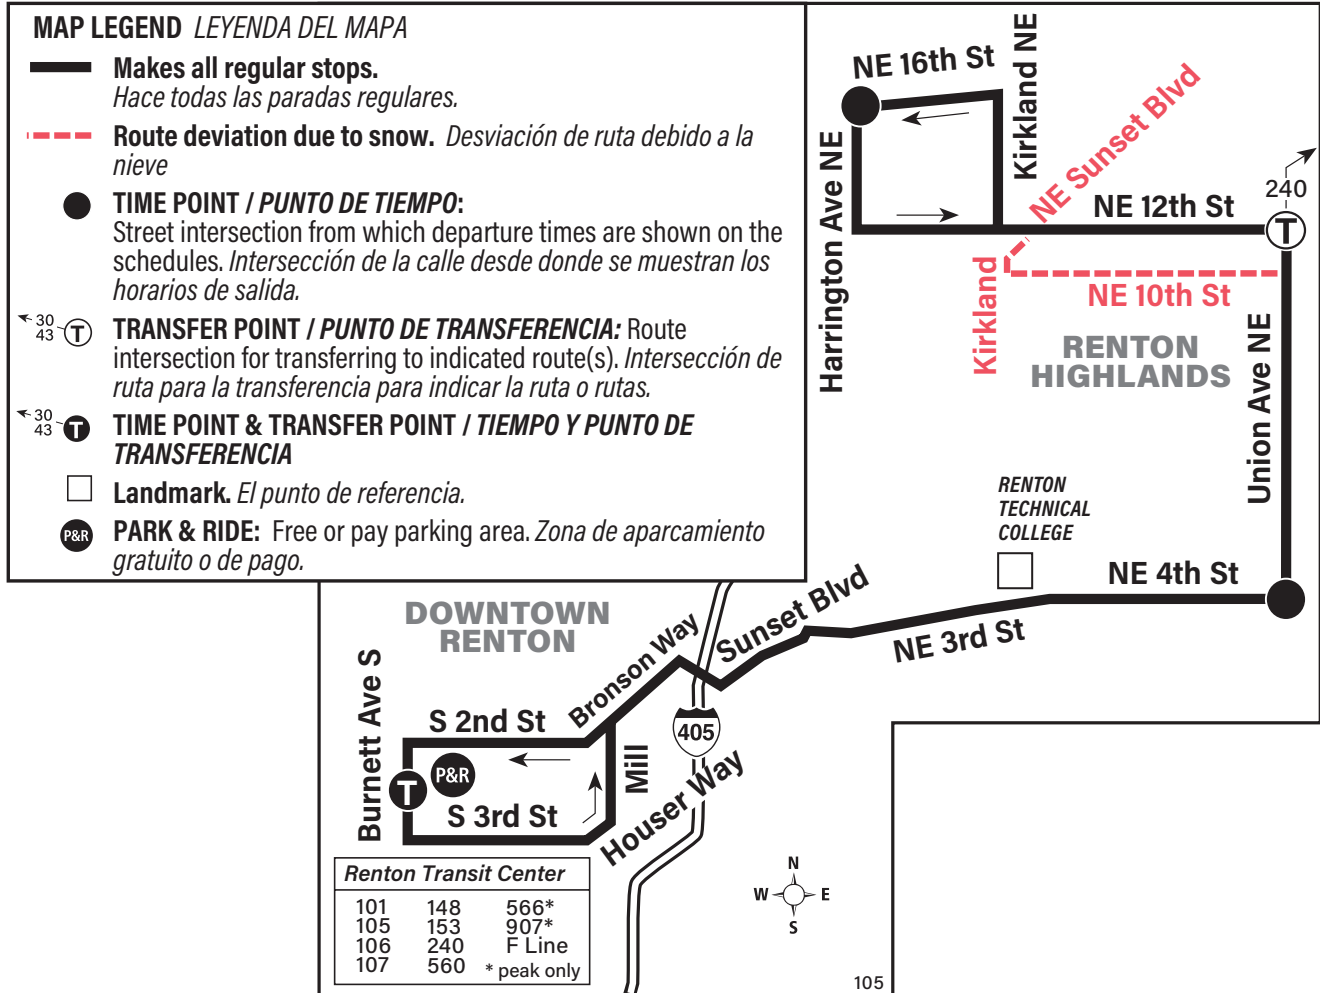

Renton Highlands, Renton

September 14, 2024
thru March 28, 2025

Del 14 de septiembre de 2024
al 28 de marzo de 2025

Holiday Information

Información sobre días festivos

This route will operate its Sunday schedule on the following holidays. *Esta ruta operará según su horario de domingo en los siguientes días festivos.*

Bold PM time

ORCA Card

Use your ORCA card to travel on Metro, Community Transit, Everett Transit, Kitsap Transit, Pierce Transit, Sound Transit, Seattle Streetcar, King County Water Taxi, the Seattle Center Monorail and Washington State Ferries. The ORCA card can accommodate a cash purse and/or a monthly pass, and it automatically tracks the value of your fares and transfers.

The ORCA website, www.myORCA.com, and any agency customer service office provide information on how to buy and use the card.

Online Trip Planning

Use our Trip Planner to plan trips in King, Pierce, and Snohomish counties. Trip Planner provides details on transit stops, routes, and schedules. The transportation agencies and modes covered by Trip Planner include Metro Transit, Pierce Transit, Community Transit, Everett Transit, ST Express buses, Link trains, Sounder trains, King County Water Taxi, Washington State Ferries, the Seattle Center Monorail and Seattle Streetcar.