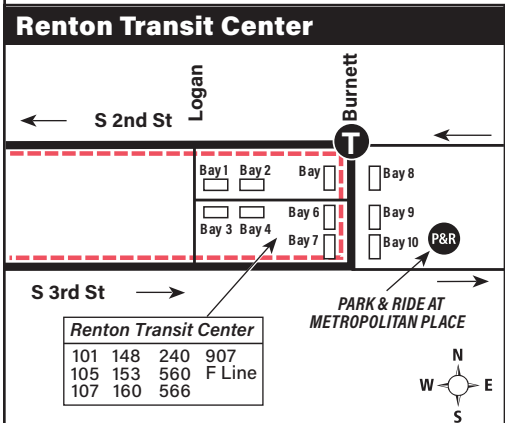

**September 14, 2024
thru March 28, 2025**
Del 14 de septiembre de 2024
al 28 de marzo de 2025

Renton, Skyway, Rainier Beach, Chinatown/International District

Snow / Emergency Service

Servicio en caso de nieve o emergencia

During most snow conditions, this bus will follow the special snow routing shown on the map. If Metro declares an emergency, it will operate on an **Emergency Snow Network** plan. Visit kingcounty.gov/metro/snow to register for **Transit Alerts** and to learn more.

En la mayoría de las condiciones de nieve, este autobús seguirá la ruta especial en caso de nieve como se indica en el mapa. Si Metro declara una emergencia, operará de acuerdo con un plan de **Red de emergencia en caso de nieve**. Visite kingcounty.gov/metro/snow para registrarse y recibir las **alertas de transporte público** y obtener más información.

MAP LEGEND LEYENDA DEL MAPA

- Makes all regular stops. *Hace todas las paradas regulares.*
- Snow route. *Ruta de nieve.*
- TIME POINT / PUNTO DE TIEMPO: Street intersection from which departure times are shown on the schedules. *Intersección de la calle desde donde se muestran los horarios de salida.*
- TRANSFER POINT / PUNTO DE TRANSFERENCIA: Route intersection for transferring to indicated route(s). *Intersección de ruta para la transferencia para indicar la ruta o rutas.*
- TIME POINT & TRANSFER POINT / TIEMPO Y PUNTO DE TRANSFERENCIA
- Landmark *El punto de referencia.*
- Park & Ride Free or pay parking area. *Zona de aparcamiento gratuito o de pago*
- 1 Line (Link) *1 Line (Link)*
- Streetcar *Tranvía*