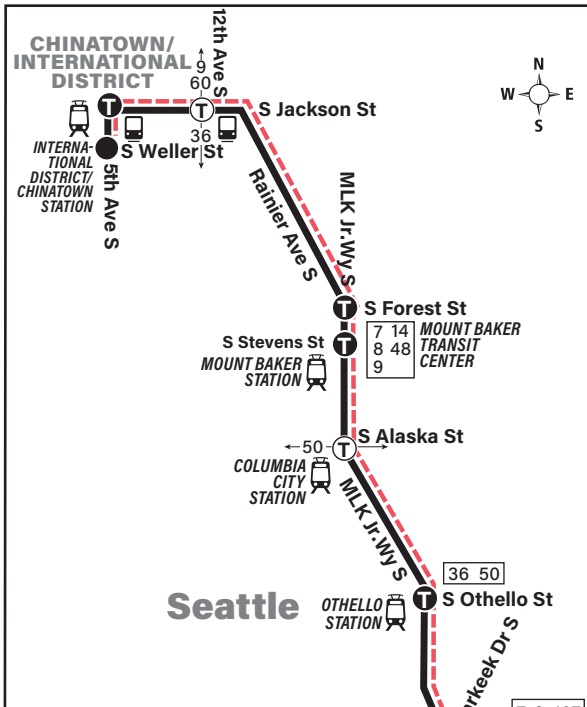

**September 14, 2024
thru March 28, 2025**
Del 14 de septiembre de 2024
al 28 de marzo de 2025

Renton, Skyway, Rainier Beach, Chinatown/International District

Snow / Emergency Service

Servicio en caso de nieve o emergencia

How to Read a Schedule

1. Locate the MONDAY thru FRIDAY, SATURDAY, or SUNDAY schedule block for the day of travel.
2. Timepoints are selected bus stops along the route that correspond to times listed under each location and to timepoint dots on the map. Timepoints are listed from the beginning of the route (on the left) to the end (on the right). If you are boarding at a stop between two timepoints, use the earlier time as a guide.
3. Bus stop number.
4. Read down the column to find the time your bus leaves the timepoint.
5. Read across the row to find the time your bus arrives at the next timepoint.
6. If there is a symbol (letter or character) after a time, look for the explanation below the schedule.
7. A dash in the column means the bus does not serve that timepoint.
8. Refer to the Special Service Information section for any changes in routing or other unique aspects of service on this route.

Route 1 Saturday ① to Downtown Seattle

Servicio de sábado el centro de Seattle

Queen Anne Hill	Lower Queen Anne	Downtown Seattle	
10th Ave W & W Fulton St	Queen Anne Ave N & W Mercer St	3rd Ave & Cedar St	3rd Ave & Union
Stop #2010	Stop #2672	Stop #2220	Stop #4
—	6:42	6:24	6:31
6:42	6:49	6:54	7:01
7:12	7:19	7:24	7:31
7:42	7:49	7:54	8:01
8:12	8:19	8:24	8:31
8:42	8:49	8:54	9:01
9:12	9:19	9:24	9:31
9:41	9:48	9:53	10:01
10:11	10:18	10:23	10:31