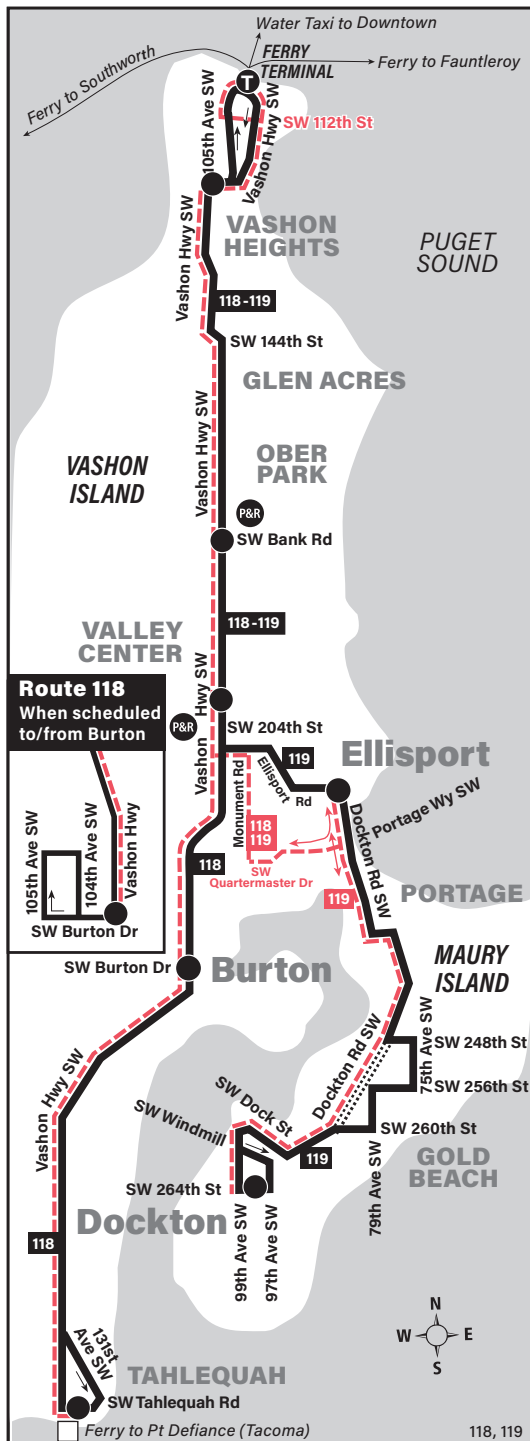

## Vashon Island, Tahlequah, Dockton

### Special Service Information

Routes 118 and 119 are scheduled to serve posted stops. On Vashon Island, they may also be flagged anywhere along the route where there are no regularly posted stops and it is safe to stop.

**Bold** PM time  
**b** Serves Ferry Load Lane at Vashon Ferry at this time.  
**d** Does not serve Gold Beach. Service stays on Dockton Rd SW.

## Online Trip Planning

Use our Trip Planner to plan trips in King, Pierce, and Snohomish counties. Trip Planner provides details on transit stops, routes, and schedules. The transportation agencies and modes covered by Trip Planner include Metro Transit, Pierce Transit, Community Transit, Everett Transit, ST Express buses, Link trains, Sounder trains, King County Water Taxi, Washington State Ferries, the Seattle Center Monorail and Seattle Streetcar.