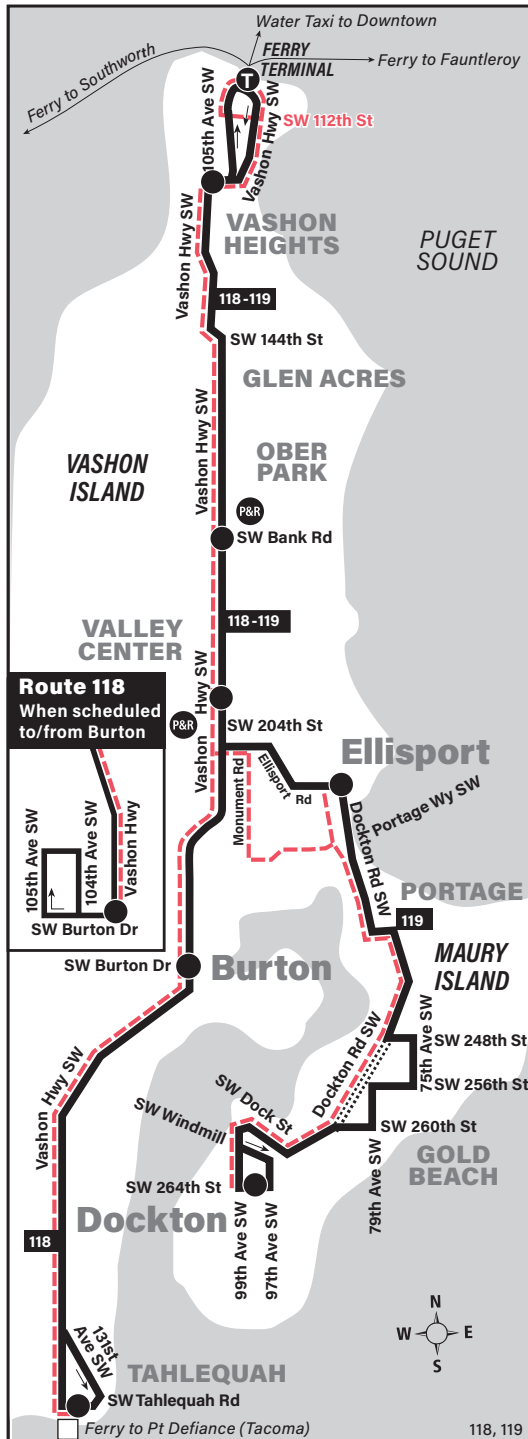

## Vashon Island, Tahlequah, Dockton

### Special Service Information

Routes 118 and 119 are scheduled to serve posted stops. On Vashon Island, they may also be flagged anywhere along the route where there are no regularly posted stops and it is safe to stop.

**Bold** PM time  
**b** Serves Ferry Load Lane at Vashon Ferry at this time.  
**d** Does not serve Gold Beach. Service stays on Dockton Rd SW.

## Online Trip Planning

Use our Trip Planner to plan trips in King, Pierce, and Snohomish counties. Trip Planner provides details on transit stops, routes, and schedules. The transportation agencies and modes covered by Trip Planner include Metro Transit, Pierce Transit, Community Transit, Everett Transit, ST Express buses, Link trains, Sounder trains, King County Water Taxi, Washington State Ferries, the Seattle Center Monorail and Seattle Streetcar.