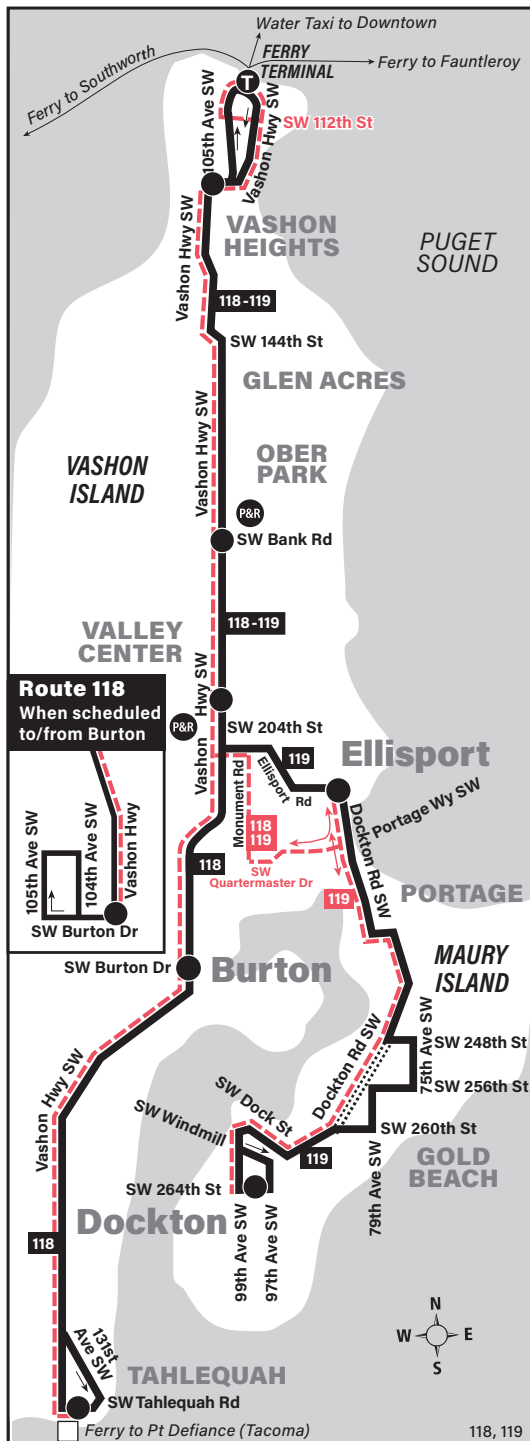

**September 14, 2024
thru March 28, 2025**
Del 14 de septiembre de 2024
al 28 de marzo de 2025

118, 119

Vashon Island, Tahlequah, Dockton

Snow/ Emergency Service Servicio en caso de nieve o emergencia

During most snow conditions, these buses will follow the special snow routing shown on the map. If Metro declares an emergency, they will not operate. Visit kingcounty.gov/metro/snow to register for **Transit Alerts** and to learn more.

Special Service Information

Routes 118 and 119 are scheduled to serve posted stops. On Vashon Island, they may also be flagged anywhere along the route where there are no regularly posted stops and it is safe to stop.

MAP LEGEND LEYENDA DEL MAPA

- Makes all regular stops.**
Hace todas las paradas regulares.
- Partial service (see symbol "d").**
Servicio parcial (ver el símbolo "d").
- Snow route. Ruta de nieve.**
- TIME POINT / PUNTO DE TIEMPO:**
Street intersection from which departure times are shown on the schedules.
Intersección de la calle desde donde se muestran los horarios de salida.
- TIME POINT & TRANSFER POINT / PUNTO DE TIEMPO & PUNTO DE TRANSFERENCIA:** Street intersection from which departure times are shown on the schedules. Also route intersection for transferring to indicated route(s).
Intersección de la calle desde donde se muestran los horarios de salida. También la intersección de la ruta para transferir a la(s) ruta(s) indicada(s).
- PARK & RIDE:** Free parking area.
Zona de estacionamiento gratis

Bold PM time
b Serves Ferry Load Lane at Vashon Ferry at this time.
d Does not serve Gold Beach. Service stays on Dockton Rd SW.

Route 118, 119 Monday thru Friday to Tahlequah Ferry Terminal

Servicio de lunes a viernes a la terminal de ferris de Tahlequah