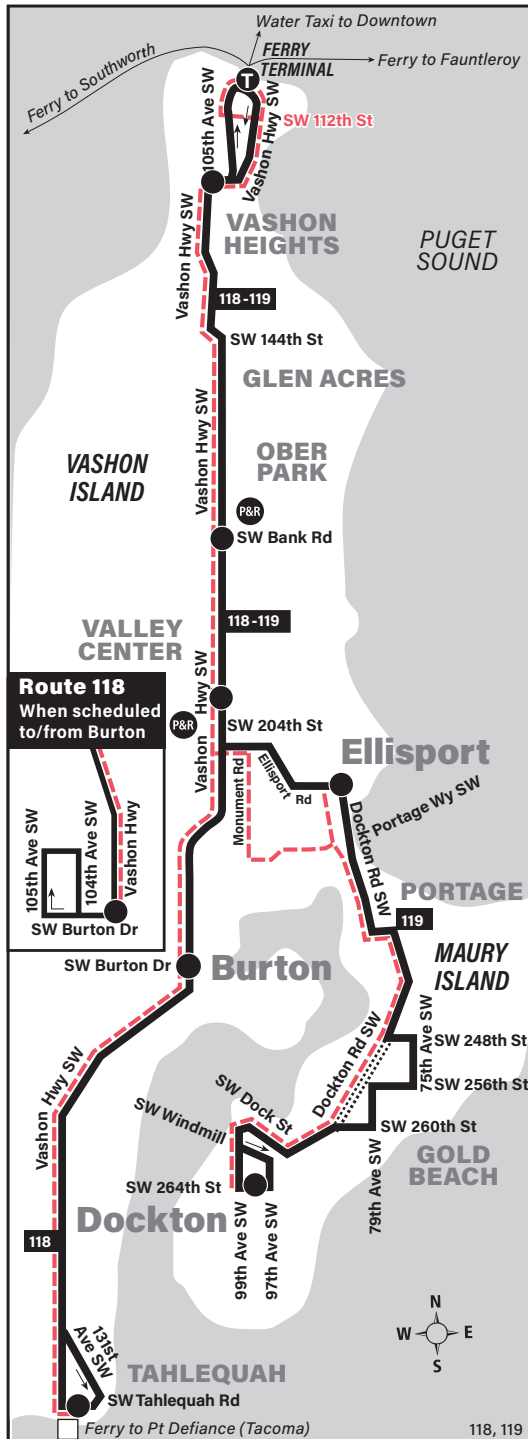

September 14, 2024
thru March 28, 2025
Del 14 de septiembre de 2024
al 28 de marzo de 2025

118, 119

Vashon Island, Tahlequah, Dockton

Snow/ Emergency Service Servicio en caso de nieve o emergencia

During most snow conditions, these buses will follow the special snow routing shown on the map. If Metro declares an emergency, they will not operate. Visit kingcounty.gov/metro/snow to register for **Transit Alerts** and to learn more.

Special Service Information

Routes 118 and 119 are scheduled to serve posted stops. On Vashon Island, they may also be flagged anywhere along the route where there are no regularly posted stops and it is safe to stop.

MAP LEGEND LEYENDA DEL MAPA

- Makes all regular stops.**
Hace todas las paradas regulares.
- Partial service (see symbol "d").**
Servicio parcial (ver el símbolo "d").
- Snow route. Ruta de nieve.**
- TIME POINT / PUNTO DE TIEMPO:**
Street intersection from which departure times are shown on the schedules.
Intersección de la calle desde donde se muestran los horarios de salida.
- TIME POINT & TRANSFER POINT / PUNTO DE TIEMPO & PUNTO DE TRANSFERENCIA:** Street intersection from which departure times are shown on the schedules. Also route intersection for transferring to indicated route(s).
Intersección de la calle desde donde se muestran los horarios de salida. También la intersección de la ruta para transferir a la(s) ruta(s) indicada(s).
- PARK & RIDE:** Free parking area.
Zona de estacionamiento gratis

Bold PM time
b Serves Ferry Load Lane at Vashon Ferry at this time.
d Does not serve Gold Beach. Service stays on Dockton Rd SW.

Route 118, 119 Monday thru Friday to Tahlequah Ferry Terminal

Servicio de lunes a viernes a la terminal de ferris de Tahlequah