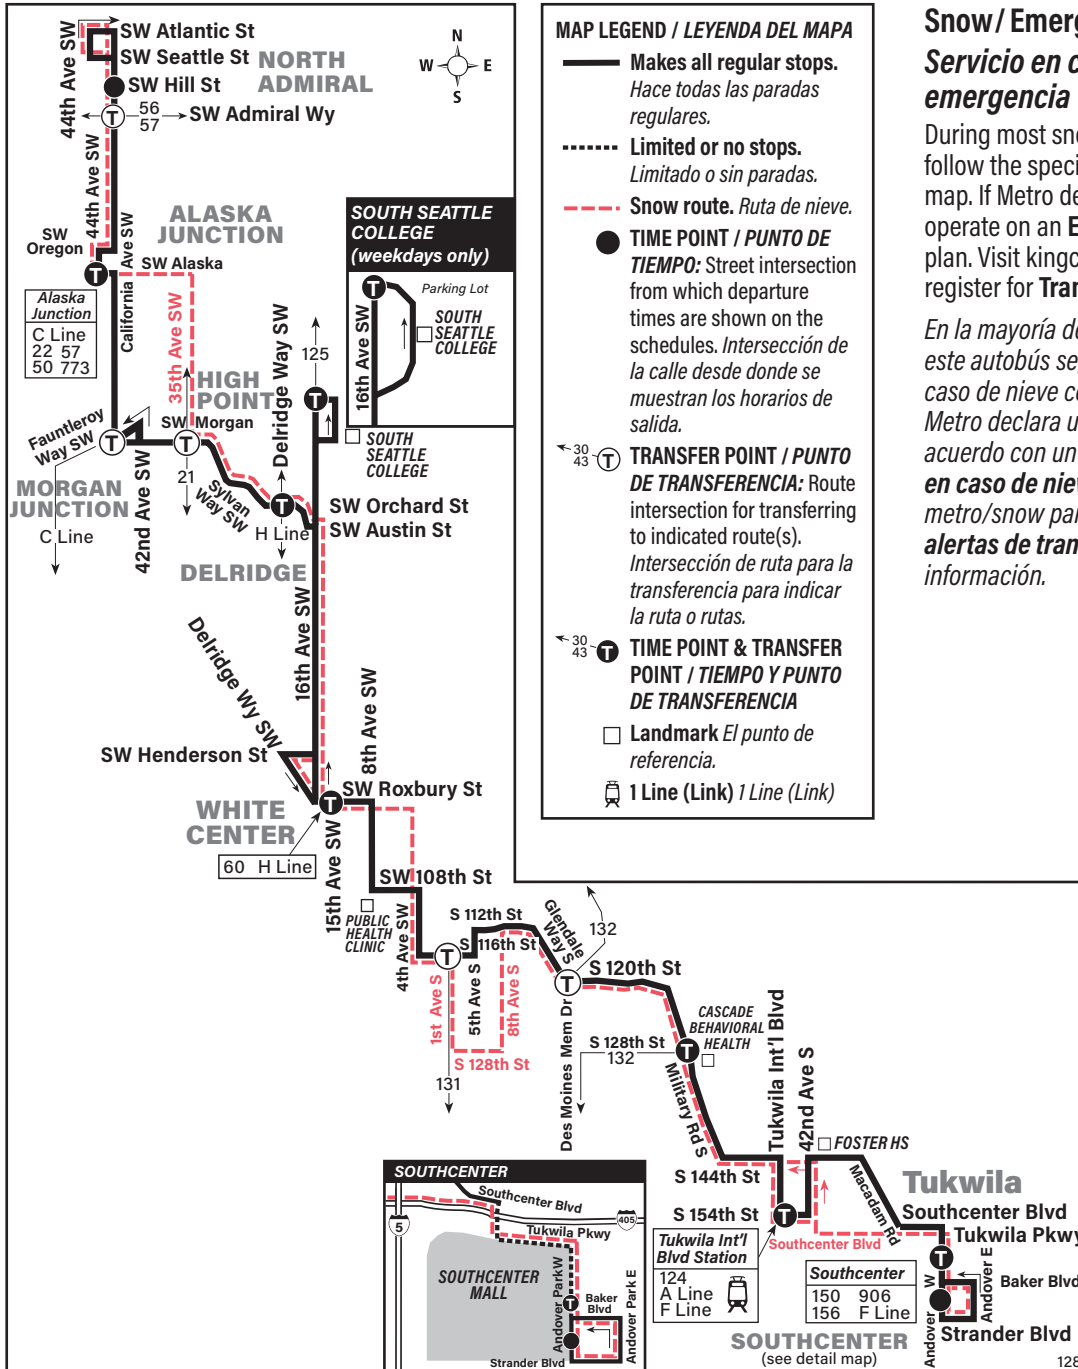

September 14, 2024
thru March 28, 2025
Del 14 de septiembre de 2024
al 28 de marzo de 2025

North Admiral, Alaska Junction, South Seattle College, White Center, Tukwila, Southcenter