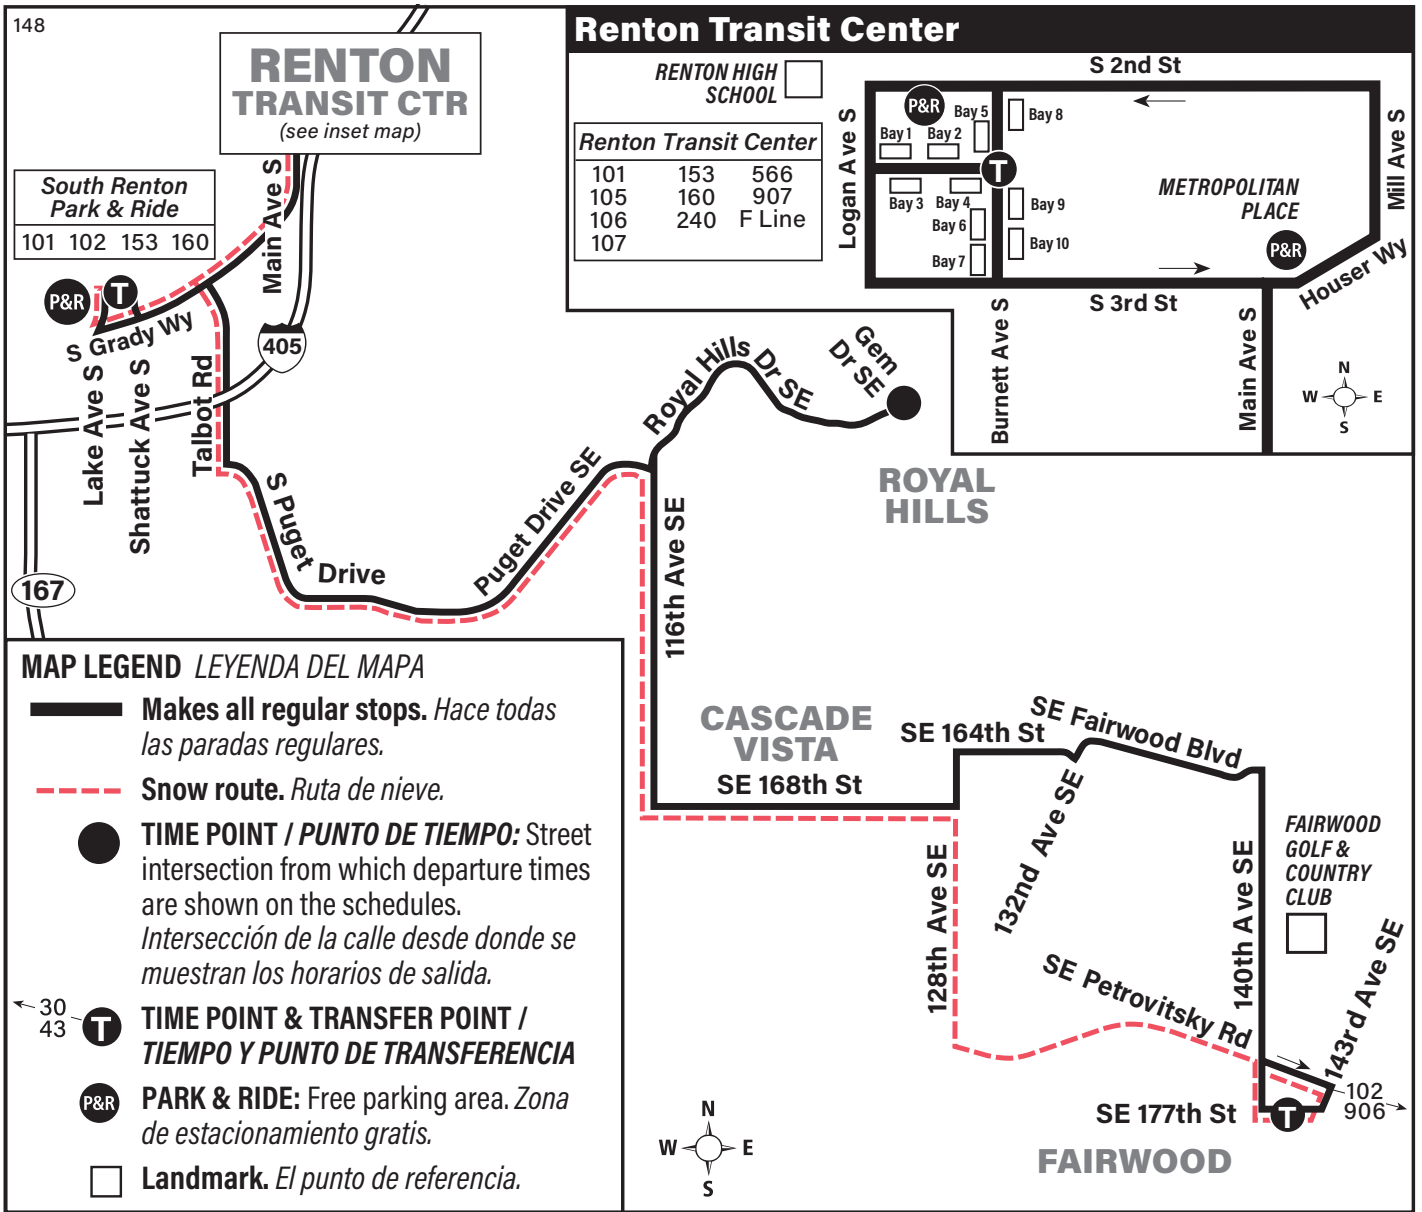

Fairwood, Renton

September 14, 2024
 thru March 28, 2025
 Del 14 de septiembre de 2024
 al 28 de marzo de 2025

Special Service Information

All trips on Route 148 continue as Route 107 to Rainier Beach upon arrival at the Renton Transit Center.

Fairwood	Royal Hills				Downtown Seattle	
SE 177th St & 140th Ave SE	Royal Hills Apartments	South Renton P&R Bay 2	Renton TC Bay 2	Renton TC Bay 5	4th Ave&Union St	Howell St&9th Ave
Stop #60161	Stop #59740	Stop #55938	Stop #46477	Stop #45301	Stop #691	Stop #992
ROUTE 148			ROUTE 101			
5:45	5:58	6:08	6:15	6:22	7:00‡	7:05
6:15	6:28	6:38	6:45	6:56	7:34‡	7:39
6:45	6:58	7:08	7:15	7:36	8:20‡	8:25
7:13	7:26	7:37	7:45	7:56	8:40‡	8:46
7:43	7:56	8:07	8:15	8:26	9:09‡	9:15
8:13	8:26	8:37	8:45	8:56	9:37‡	9:43
8:43	8:56	9:07	9:15	9:25	10:05‡	10:10
9:14	9:27	9:37	9:45	9:55	10:32‡	10:37
9:44	9:57	10:07	10:15	10:25	11:02‡	11:07
10:14	10:27	10:37	10:45	10:55	11:32‡	11:37
10:44	10:57	11:07	11:15	11:25	12:01‡	12:06
11:14	11:27	11:37	11:45	11:55	12:31‡	12:36
11:44	11:57	12:07	12:15	12:25	1:01‡	1:06
12:14	12:27	12:37	12:45	12:55	1:31‡	1:36
12:44	12:57	1:07	1:15	1:25	2:02‡	2:07
1:14	1:27	1:37	1:45	1:56	2:33‡	2:39
1:44	1:57	2:07	2:15	2:26	3:04‡	3:10
2:12	2:26	2:36	2:45	2:56	3:34‡	3:40
2:42	2:56	3:06	3:15	3:18	3:56‡	4:02
3:12	3:26	3:36	3:45	3:55	4:33‡	4:39
3:42	3:56	4:06	4:15	4:24	5:03‡	5:09
4:12	4:26	4:37	4:45	4:54	5:33‡	5:39
4:42	4:56	5:07	5:15	5:24	6:02‡	6:07
5:28	5:42	5:52	6:00	6:14	6:50‡	6:55
5:58	6:12	6:22	6:30	6:49	7:24‡	7:29
6:28	6:42	6:52	7:00	7:23	7:57‡	8:02
6:58	7:12	7:22	7:30	7:57	8:30‡	8:35
8:01	8:14	8:24	8:30	8:56	9:29‡	9:33
9:05	9:18	9:27	9:33b	—	—	—
10:05	10:18	10:27	10:33b	—	—	—